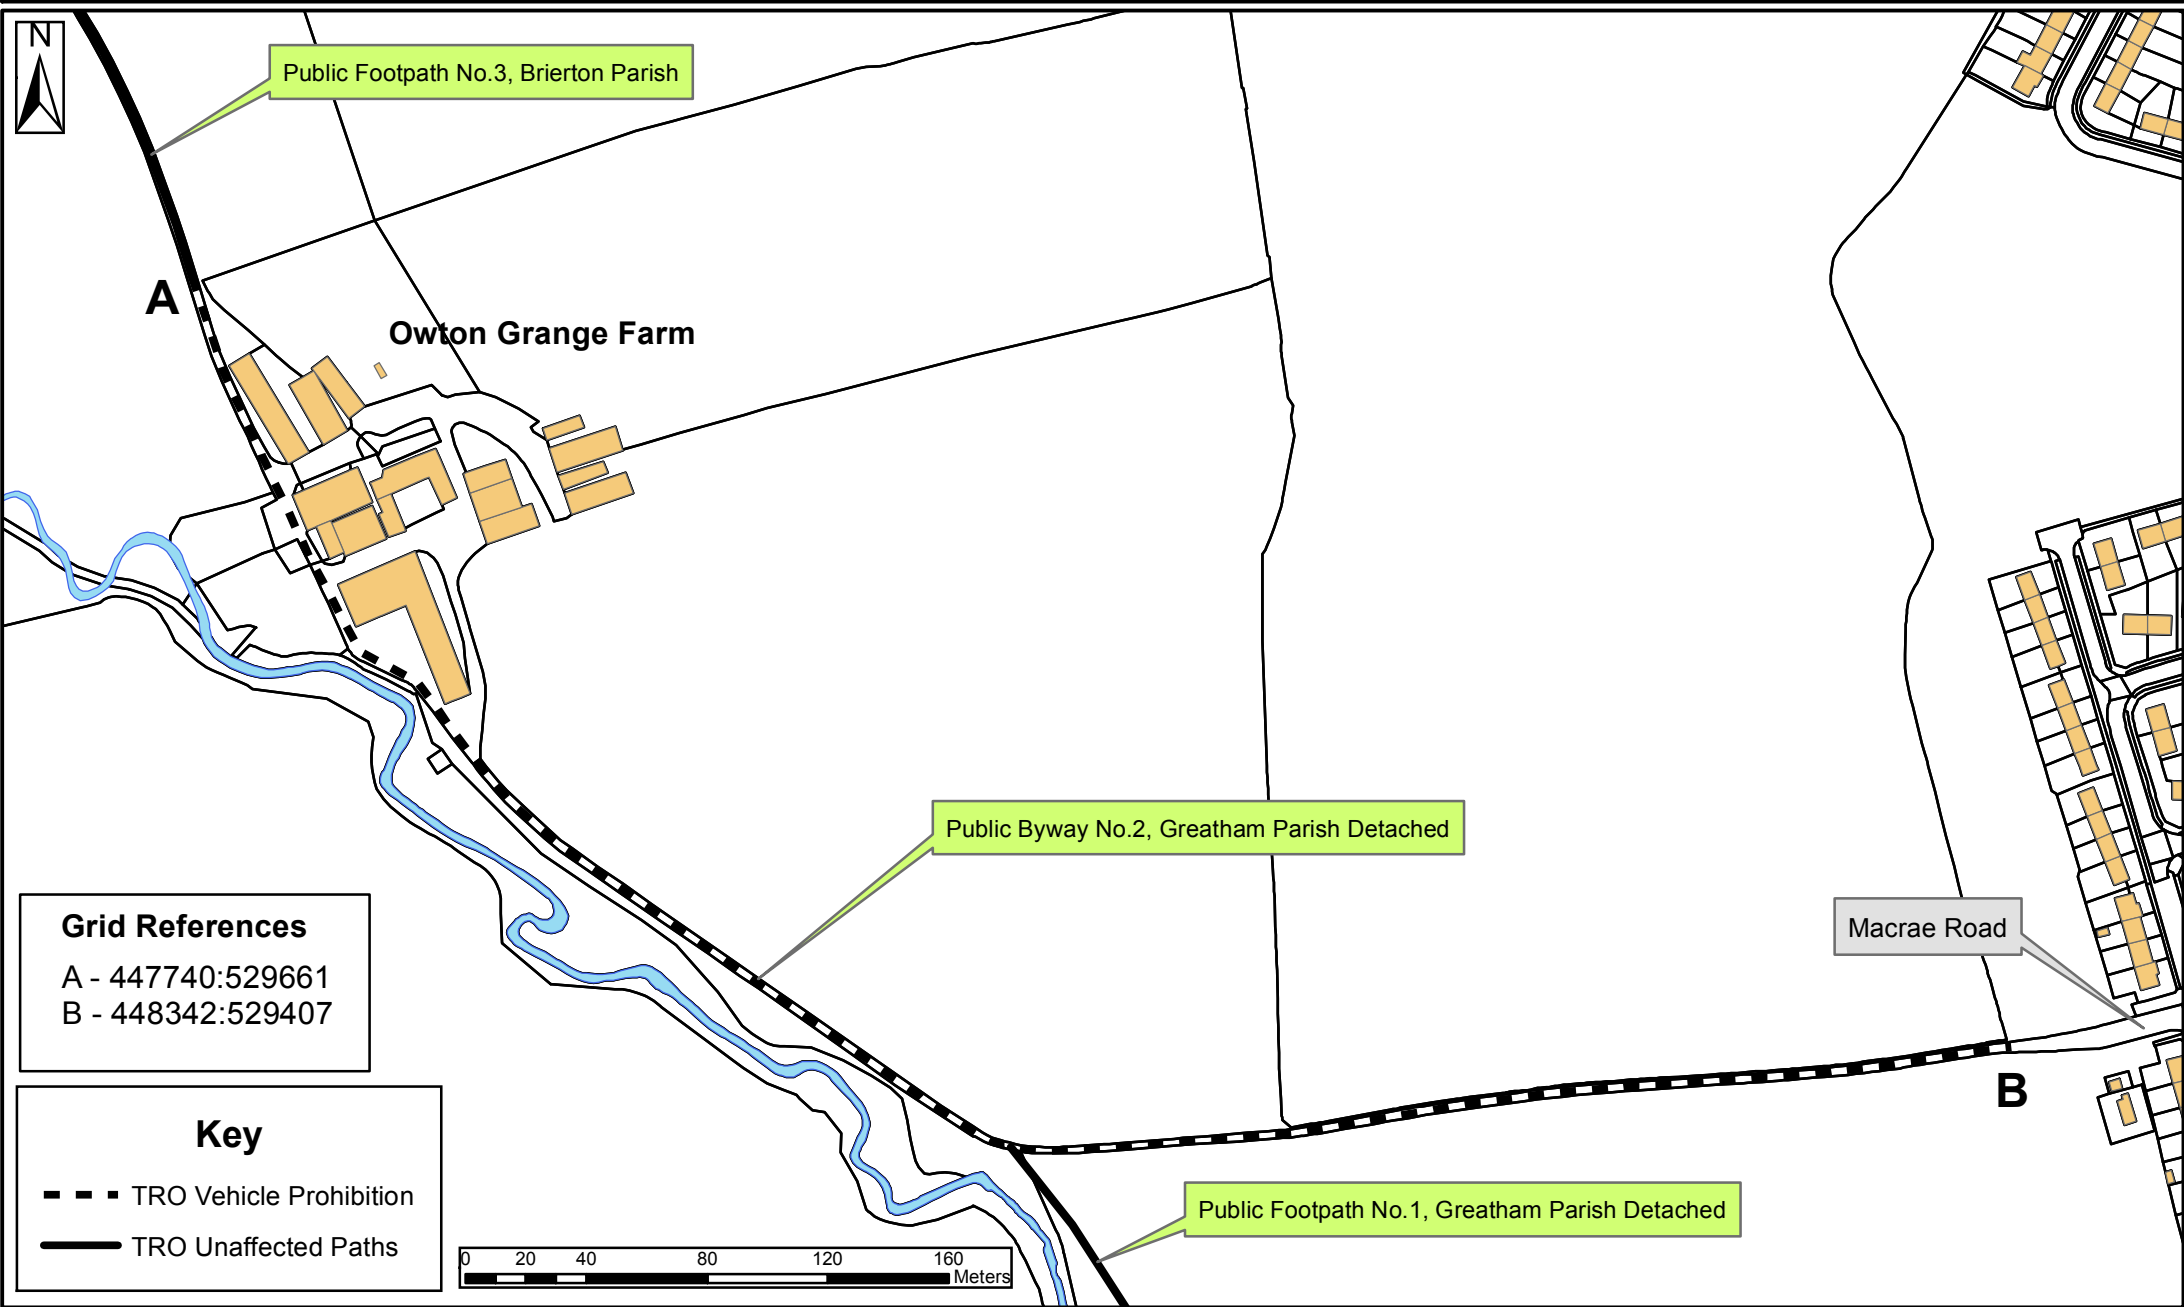

Traffic Regulation Order for Public Vehicle Prohibition - Public Byway No.2, Greatham Parish detached

Grid References
A - 447740:529661
B - 448342:529407

Key
- - - TRO Vehicle Prohibition
— TRO Unaffected Paths

Crown Copyright. All rights reserved (100023390) (2016)

Sub Title: Public vehicle prohibition
Scale: 1:2,500
Date: 16th June 2016
Drawn By: Heritage & Countryside Section

Hartlepool Borough Council
Regeneration & Neighbourhoods Department
Heritage and Countryside
Edgar Phillips Building, Lynn Street Depot
Lynn Street Street
Hartlepool, TS24 7DS Tel: 01429 523524