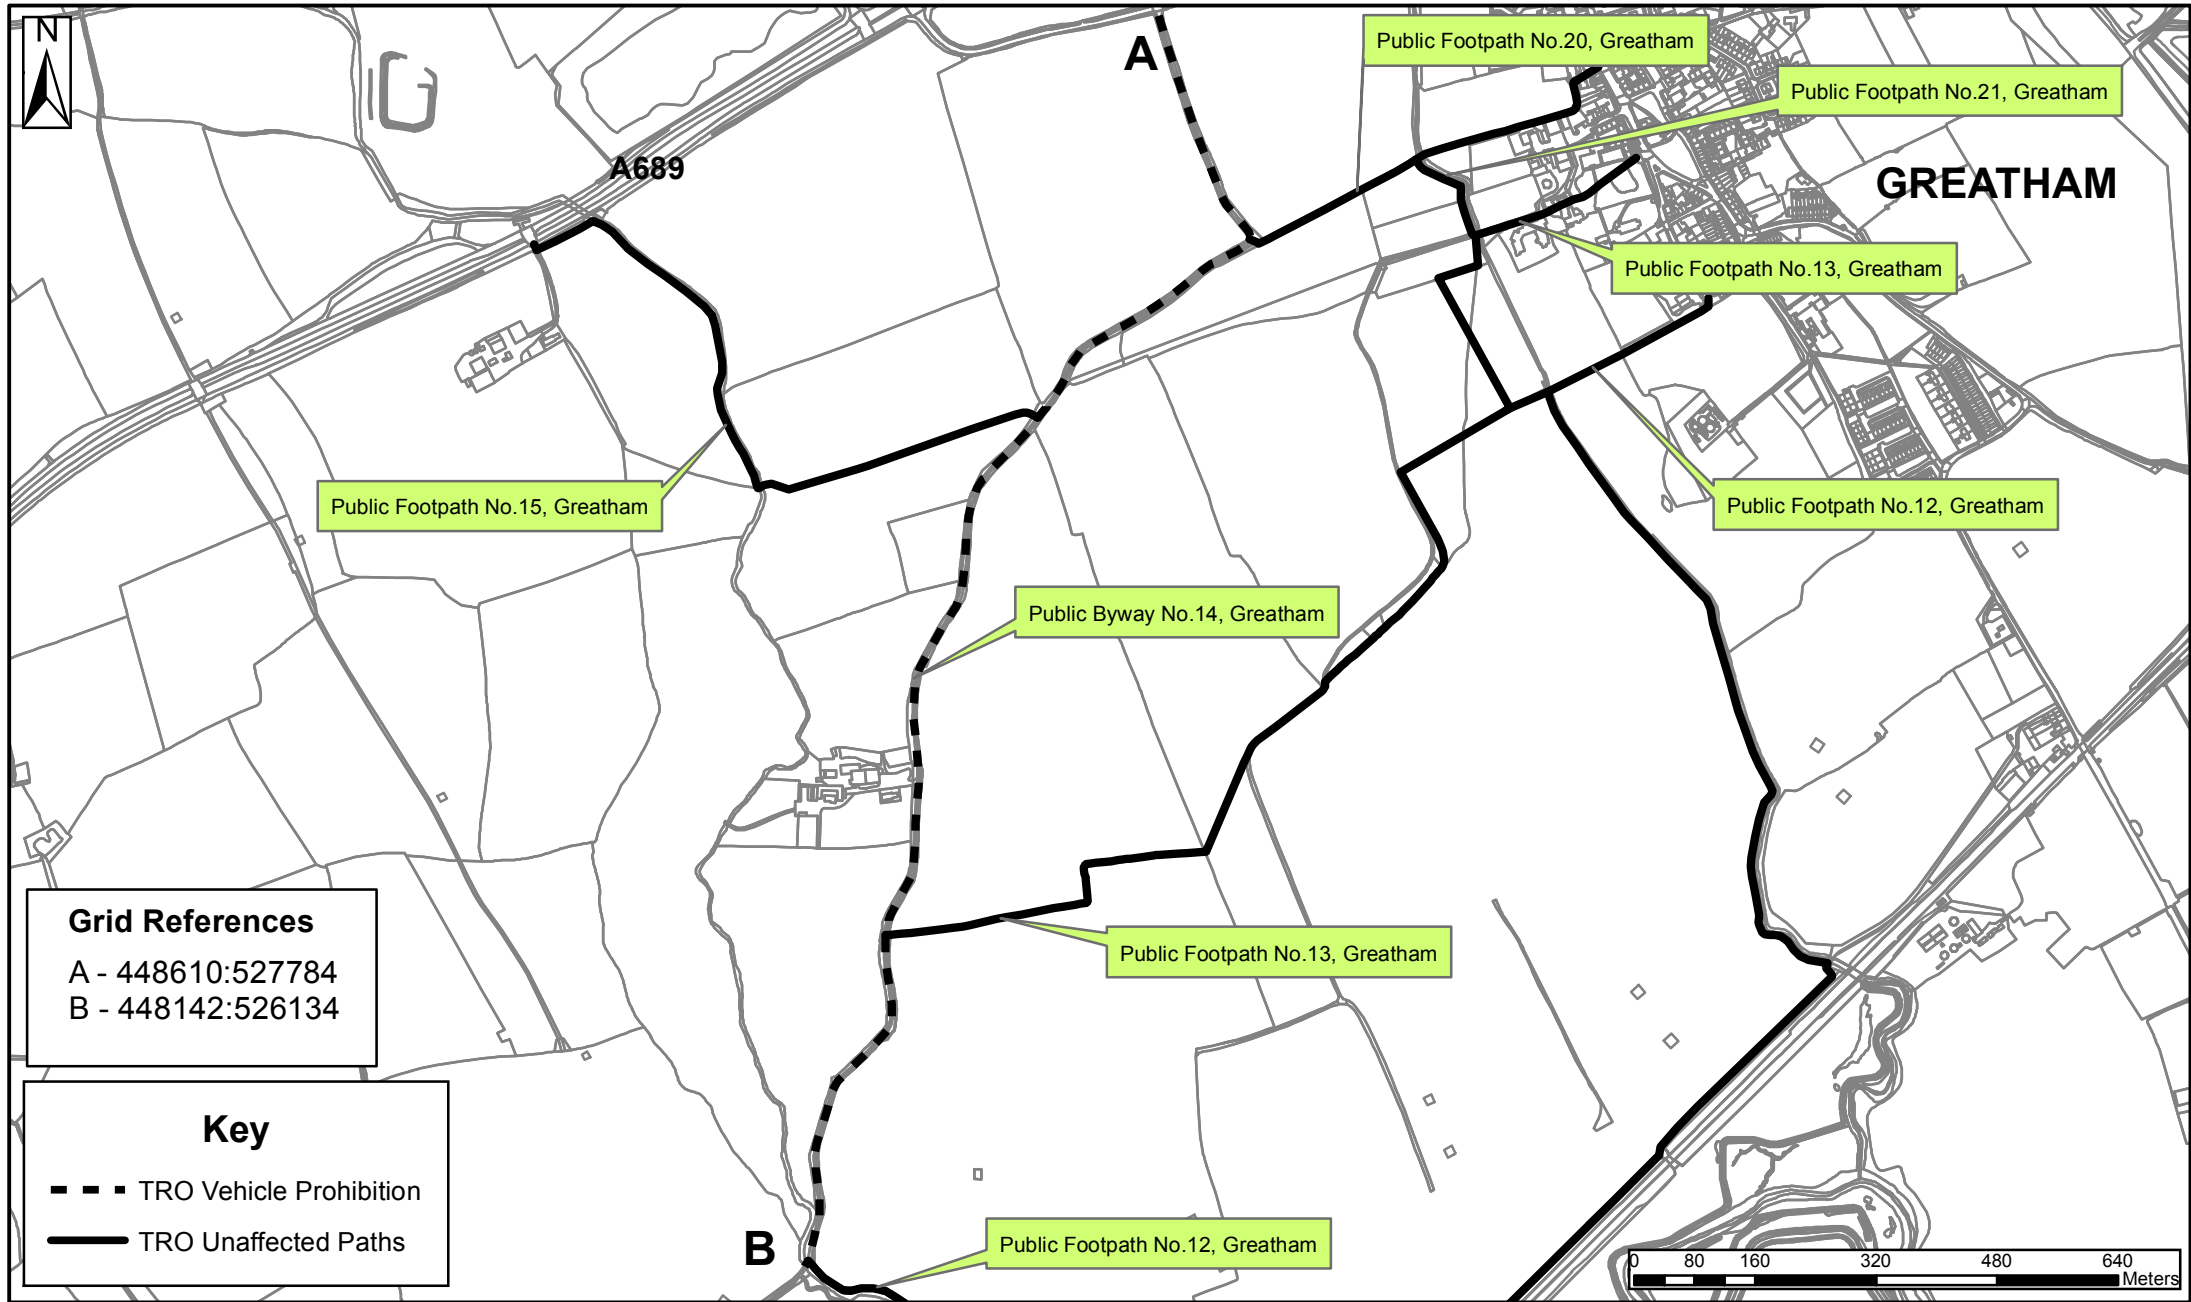

# Traffic Regulation Order for Public Vehicle Prohibition - Public Byway No.14, Greatham Parish

Crown Copyright. All rights reserved (100023390) (2016)

**Sub Title:** Public vehicle prohibition  
**Scale:** 1:10,000  
**Date:** 16th June 2016  
**Drawn By:** Heritage & Countryside Section