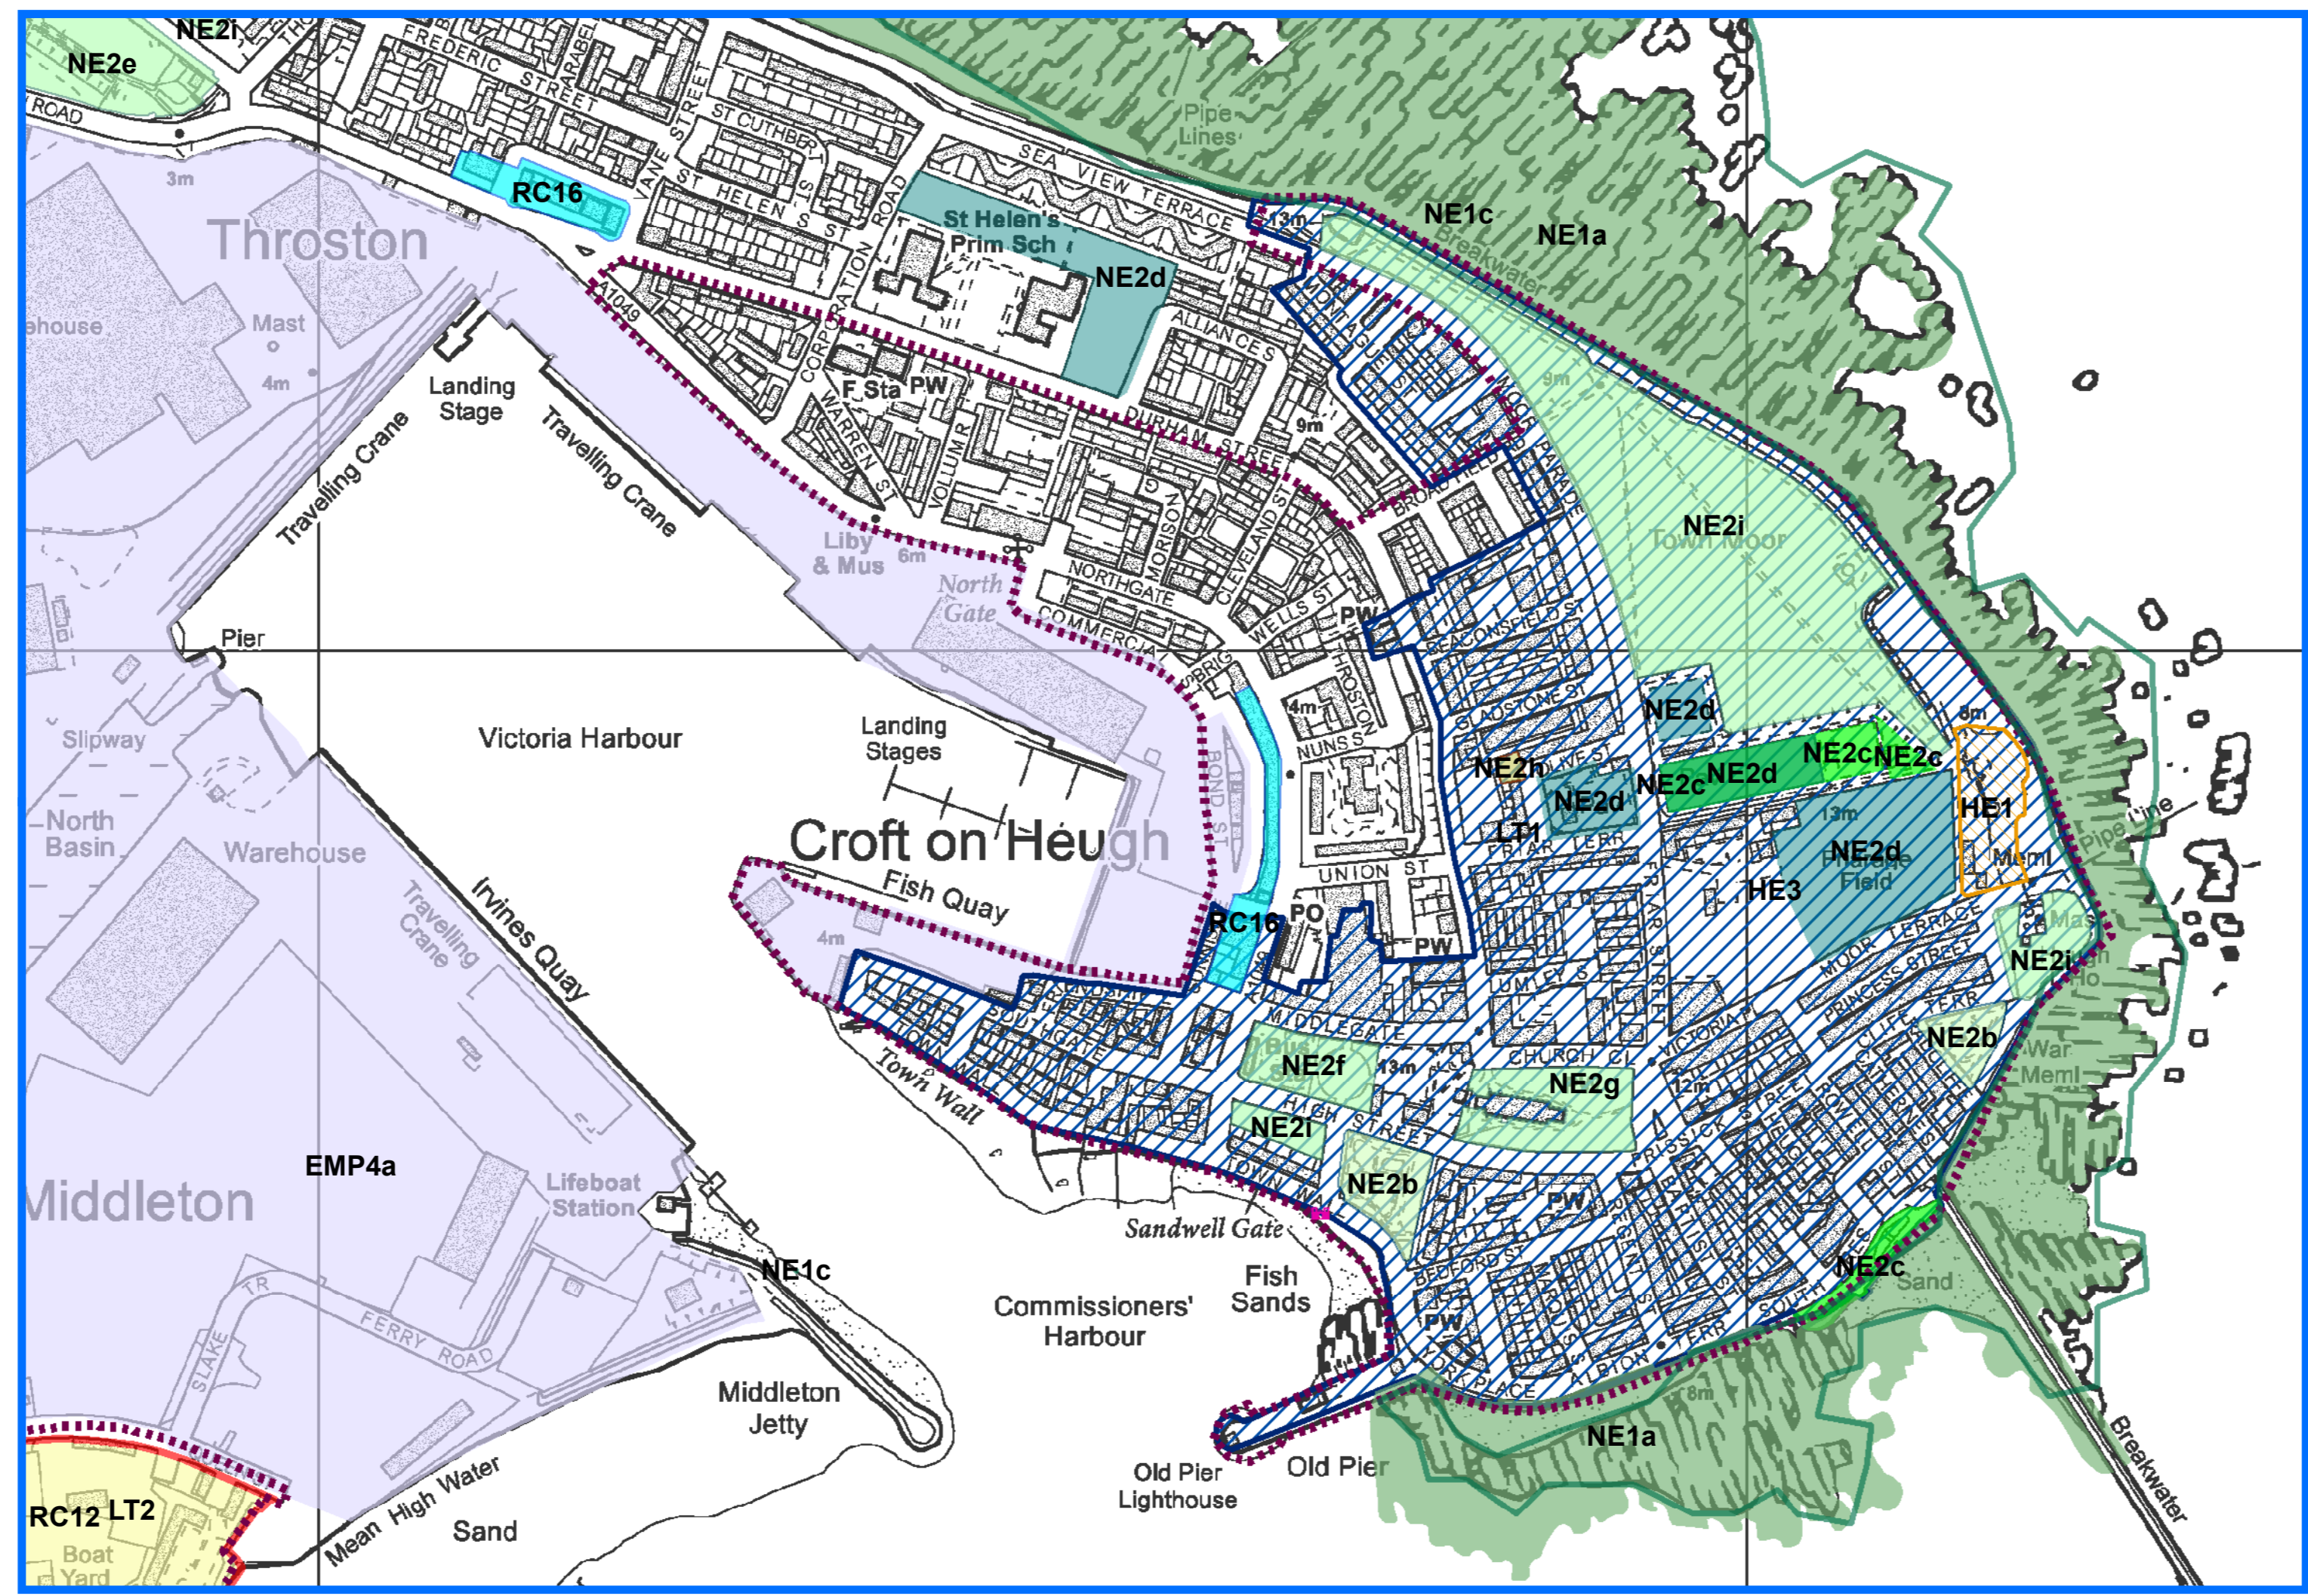

Insert A Hart Village - Scale 1:3,500

Insert D Headland - Scale 1:4,000

Insert Map Scale 1:40,000

Insert B Elwick Village - Scale 1:3,500

Insert C Wynyard - Scale 1:12,500

Insert E Greatham Village - Scale 1:4,000

Insert F Seaton Carew - Scale 1:4,000

Insert G Town Centre - Scale 1:5,000