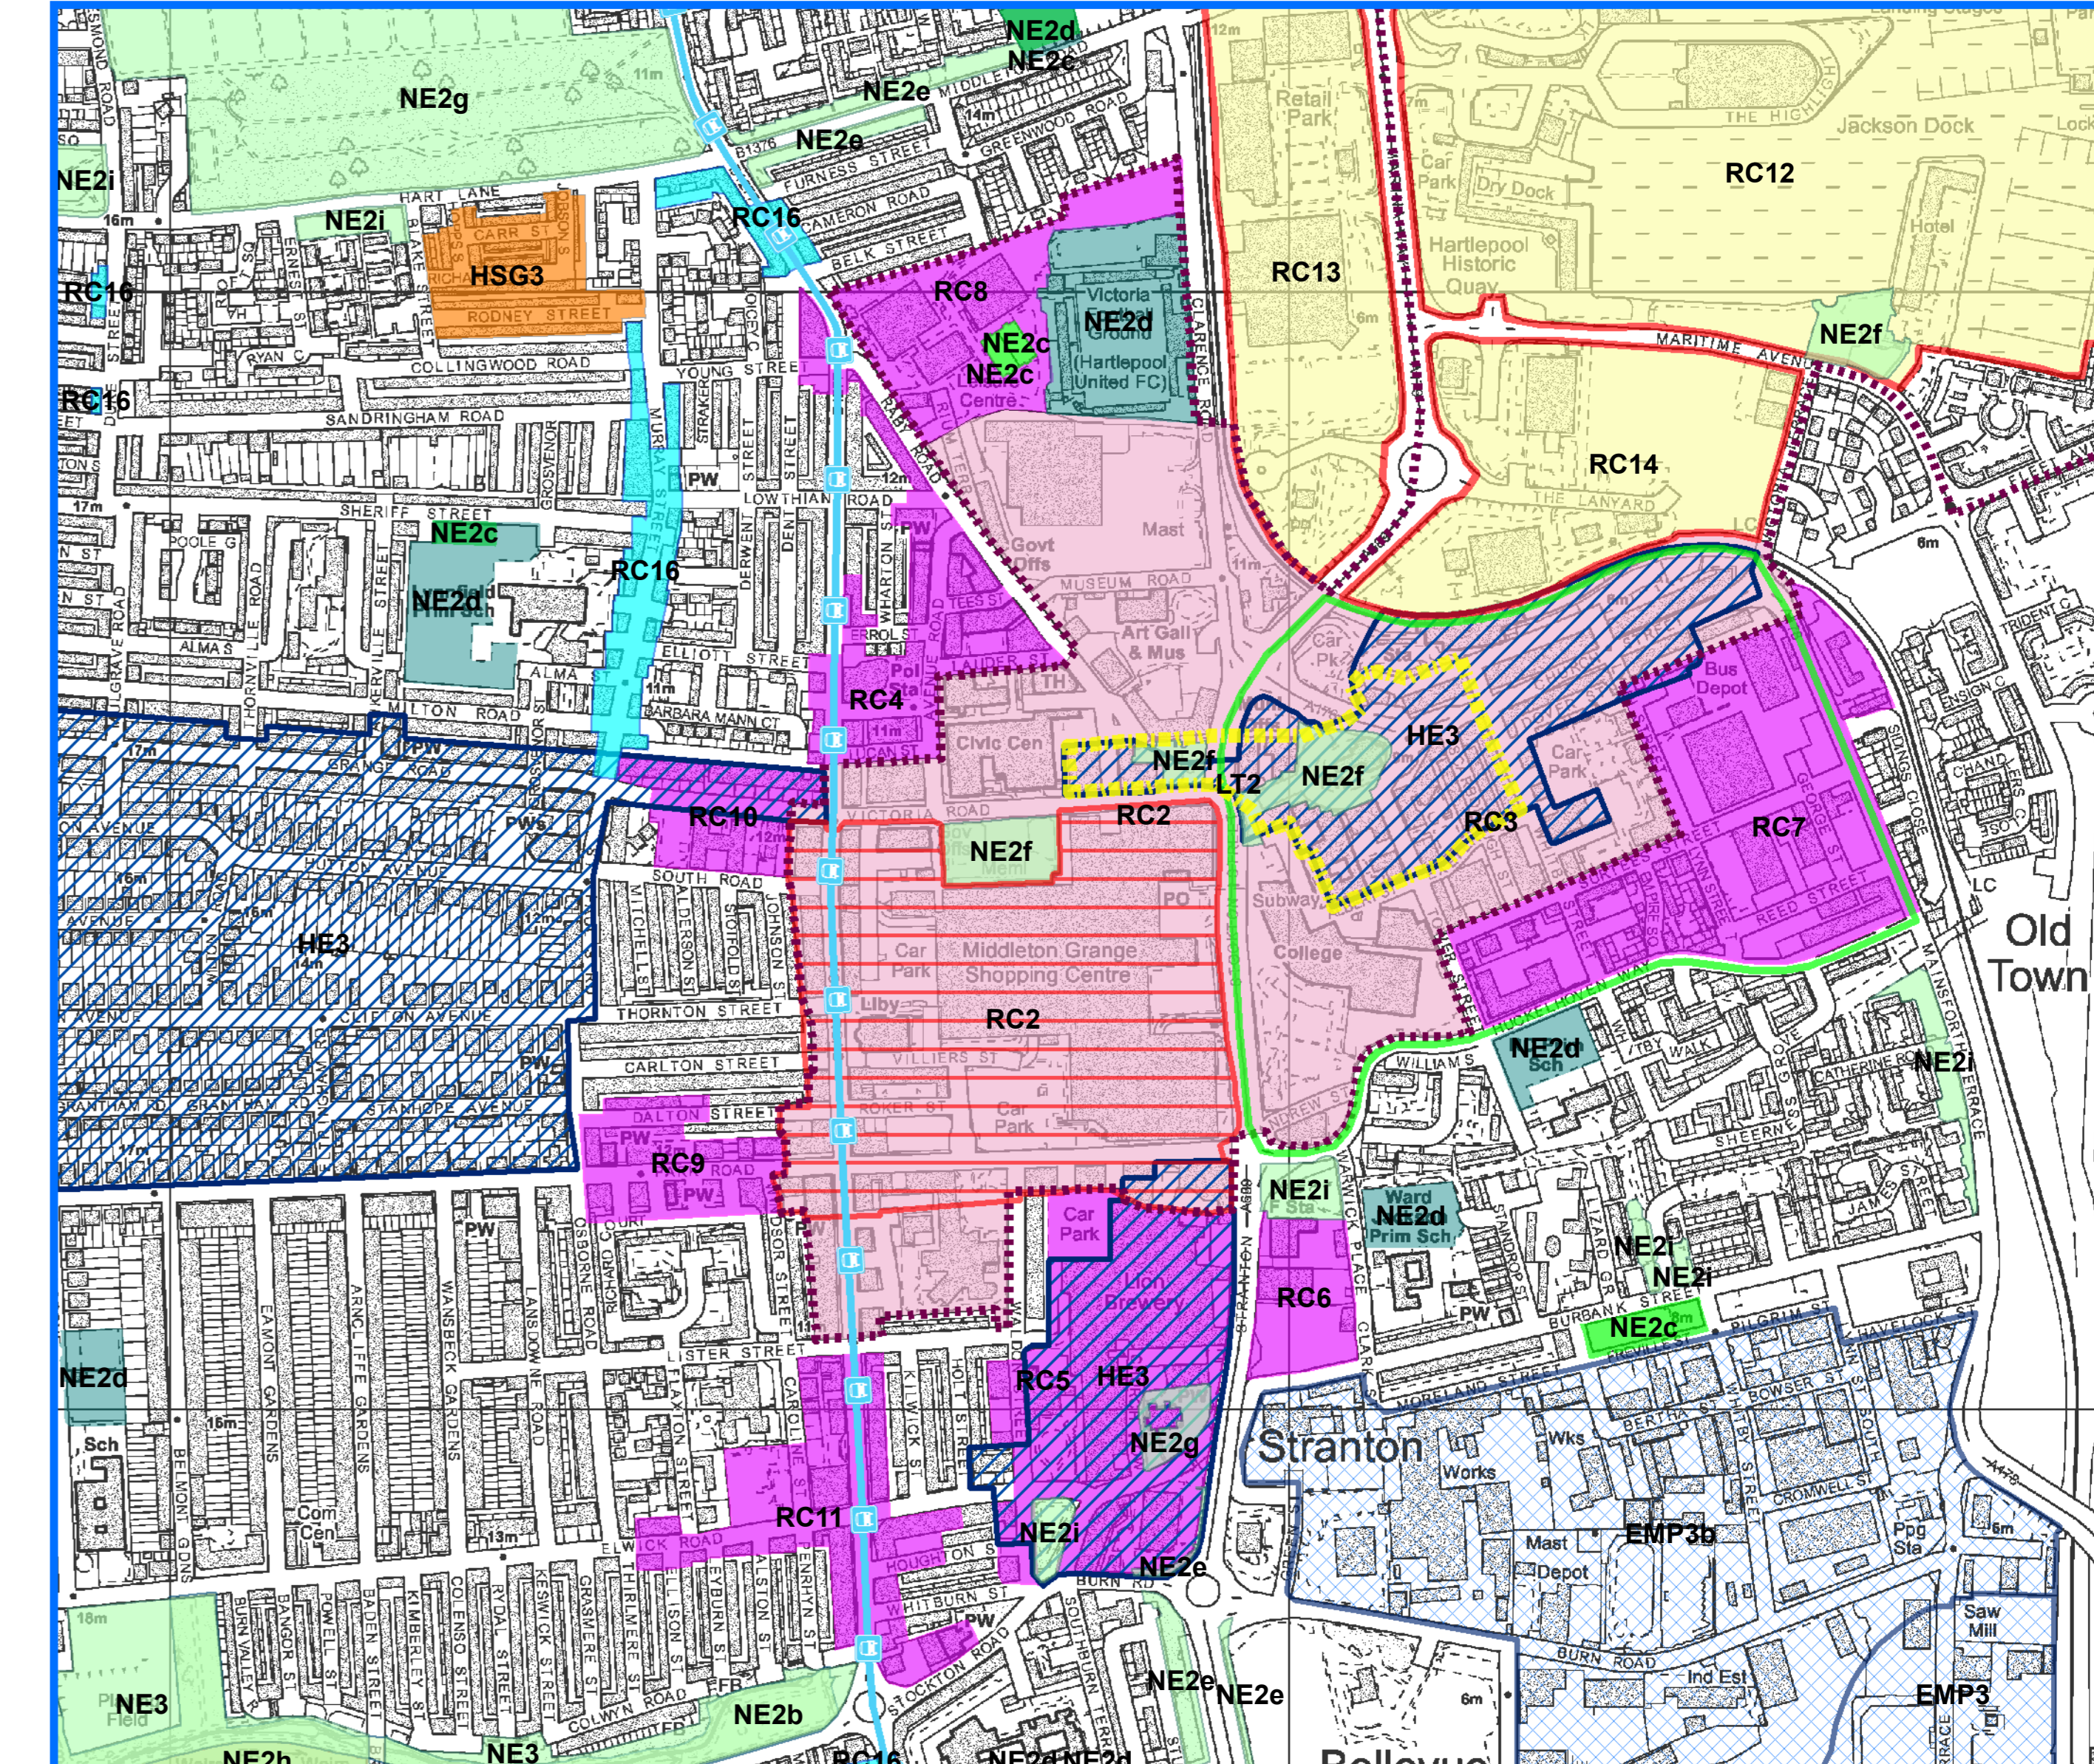

Insert A Hart Village - Scale 1:3,500

Insert D Headland - Scale 1:4,000

Insert Map Scale 1:40,000

Insert B Elwick Village - Scale 1:3,500

Insert C Wynyard - Scale 1:12,500

Insert E Greatham Village - Scale 1:4,000

Insert F Seaton Carew - Scale 1:4,000

Insert G Town Centre - Scale 1:5,000