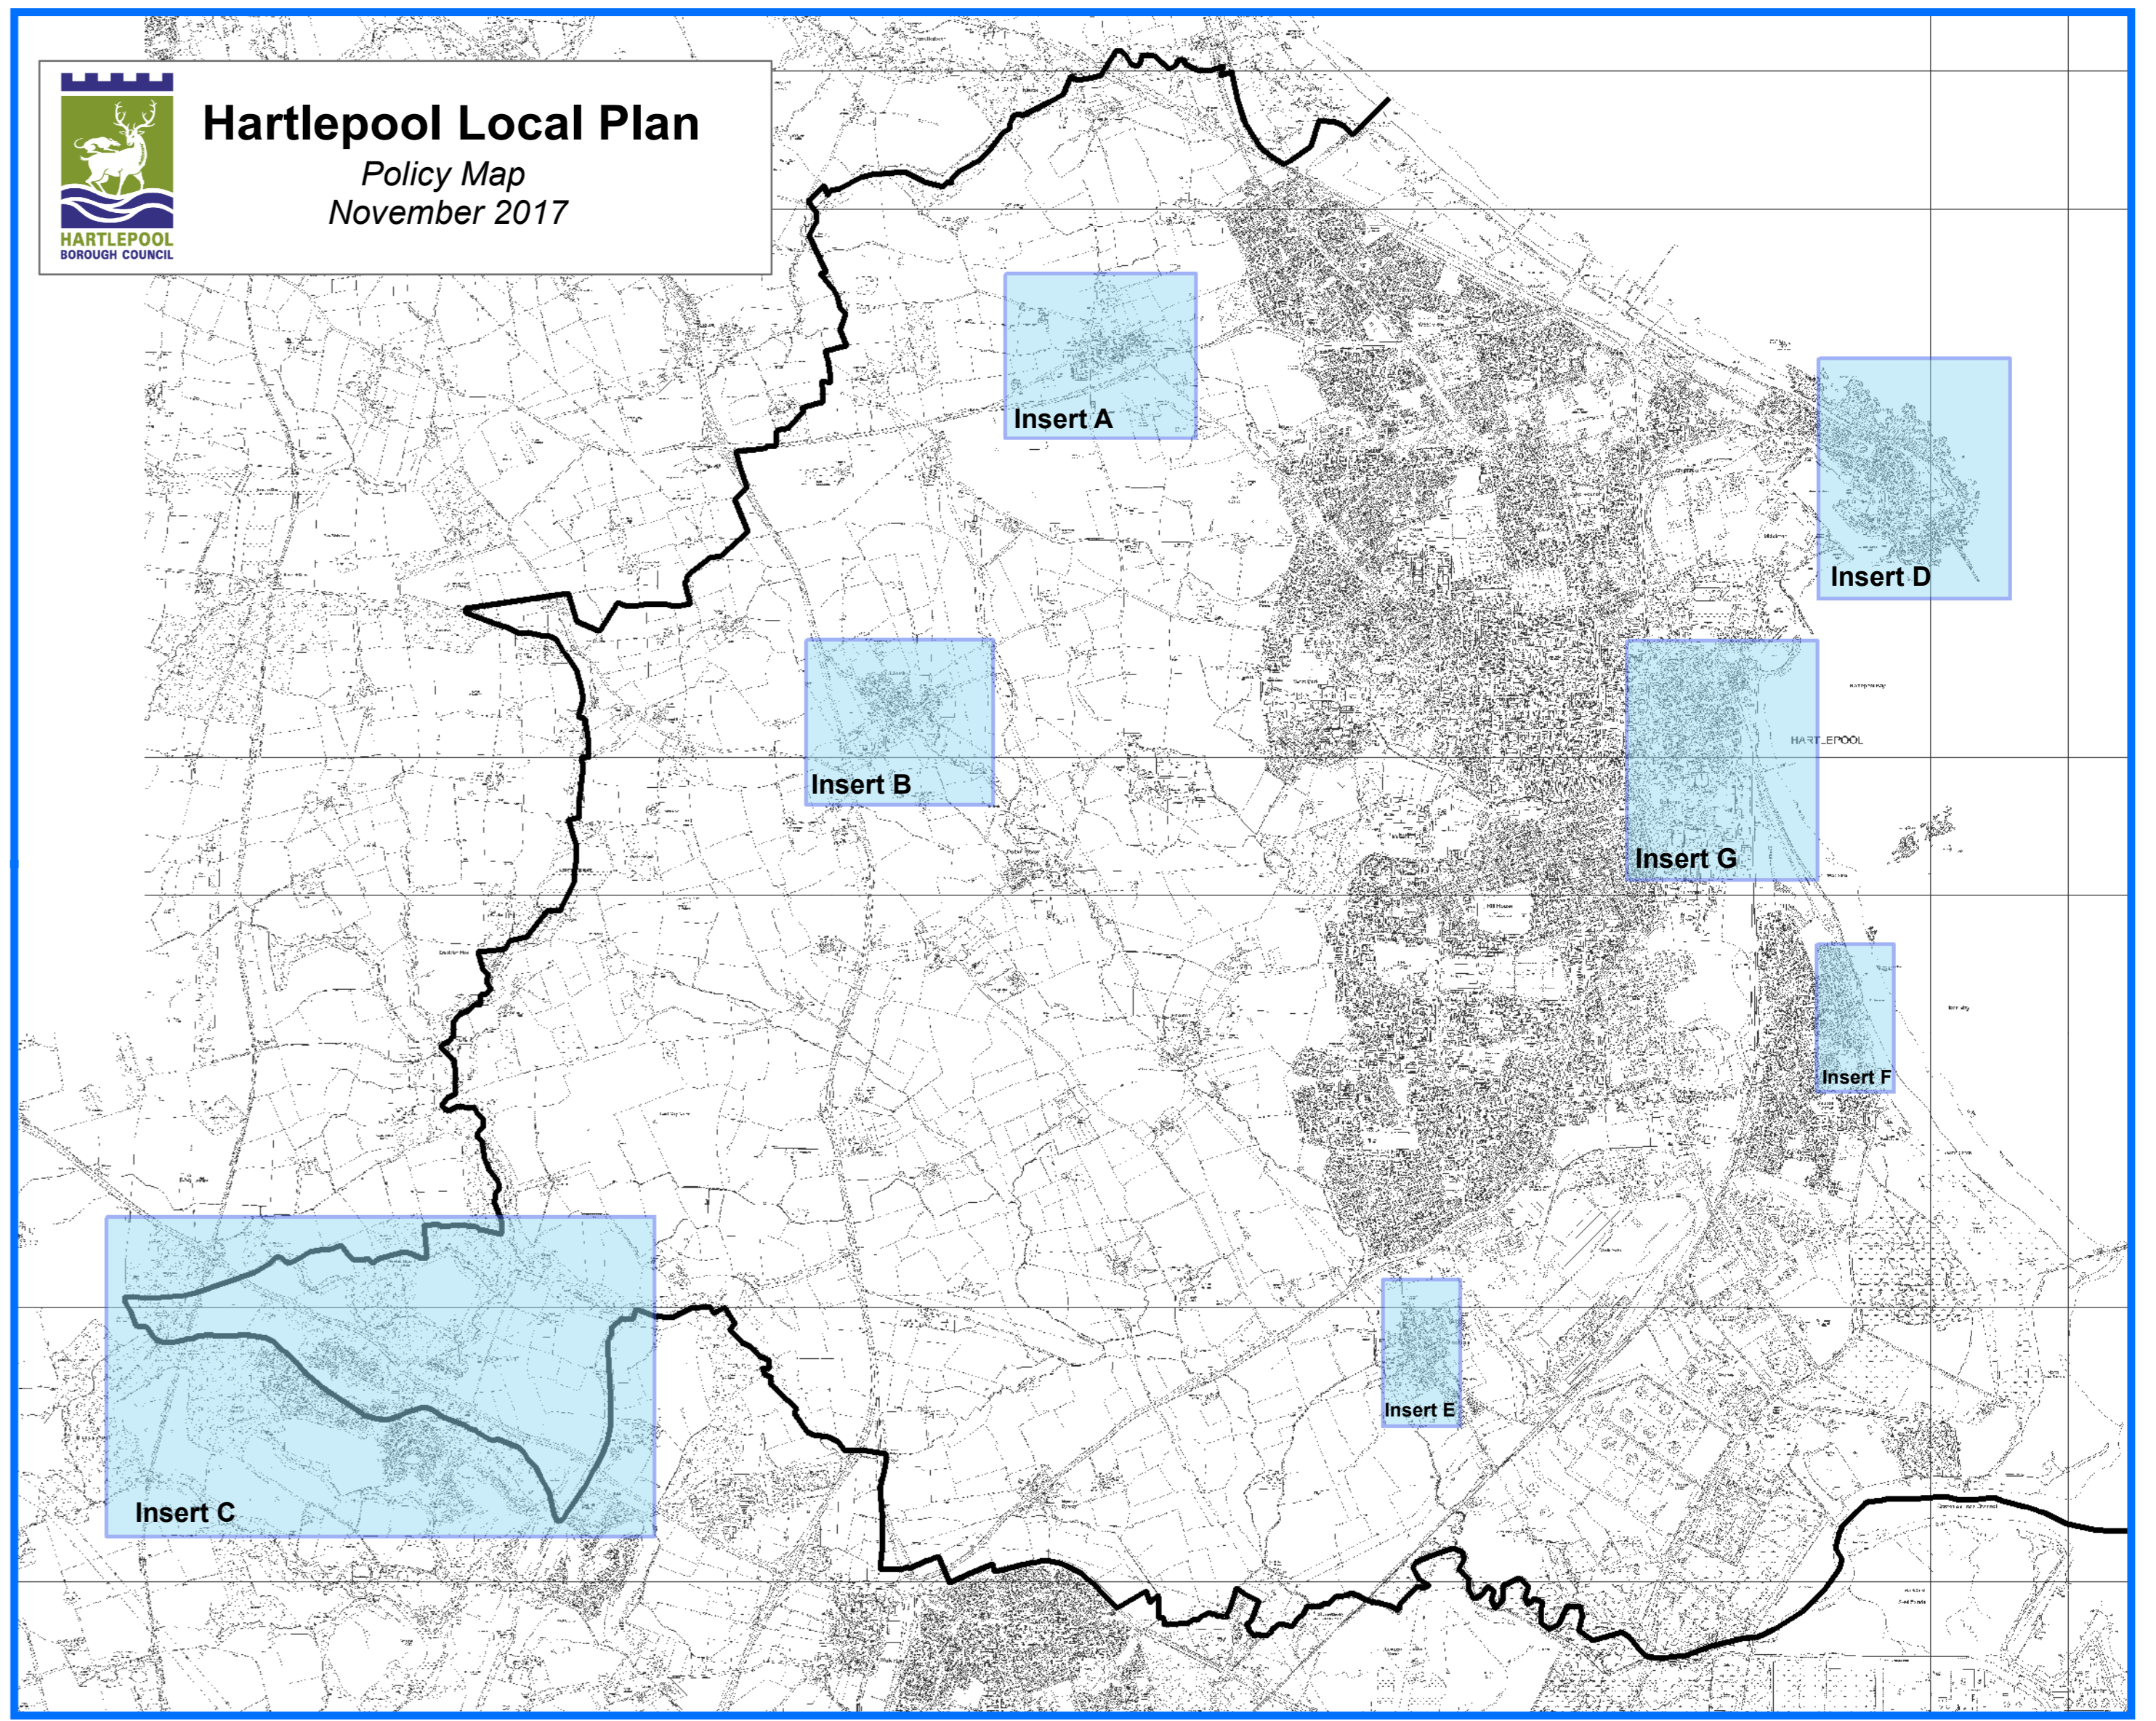

Insert A Hart Village - Scale 1:3,500

Insert D Headland - Scale 1:4,000

Insert Map Scale 1:40,000

Insert B Elwick Village - Scale 1:3,500

Insert C Wynyard - Scale 1:12,500

Insert E Greatham Village - Scale 1:4,000

Insert F Seaton Carew - Scale 1:4,000

Insert G Town Centre - Scale 1:5,000