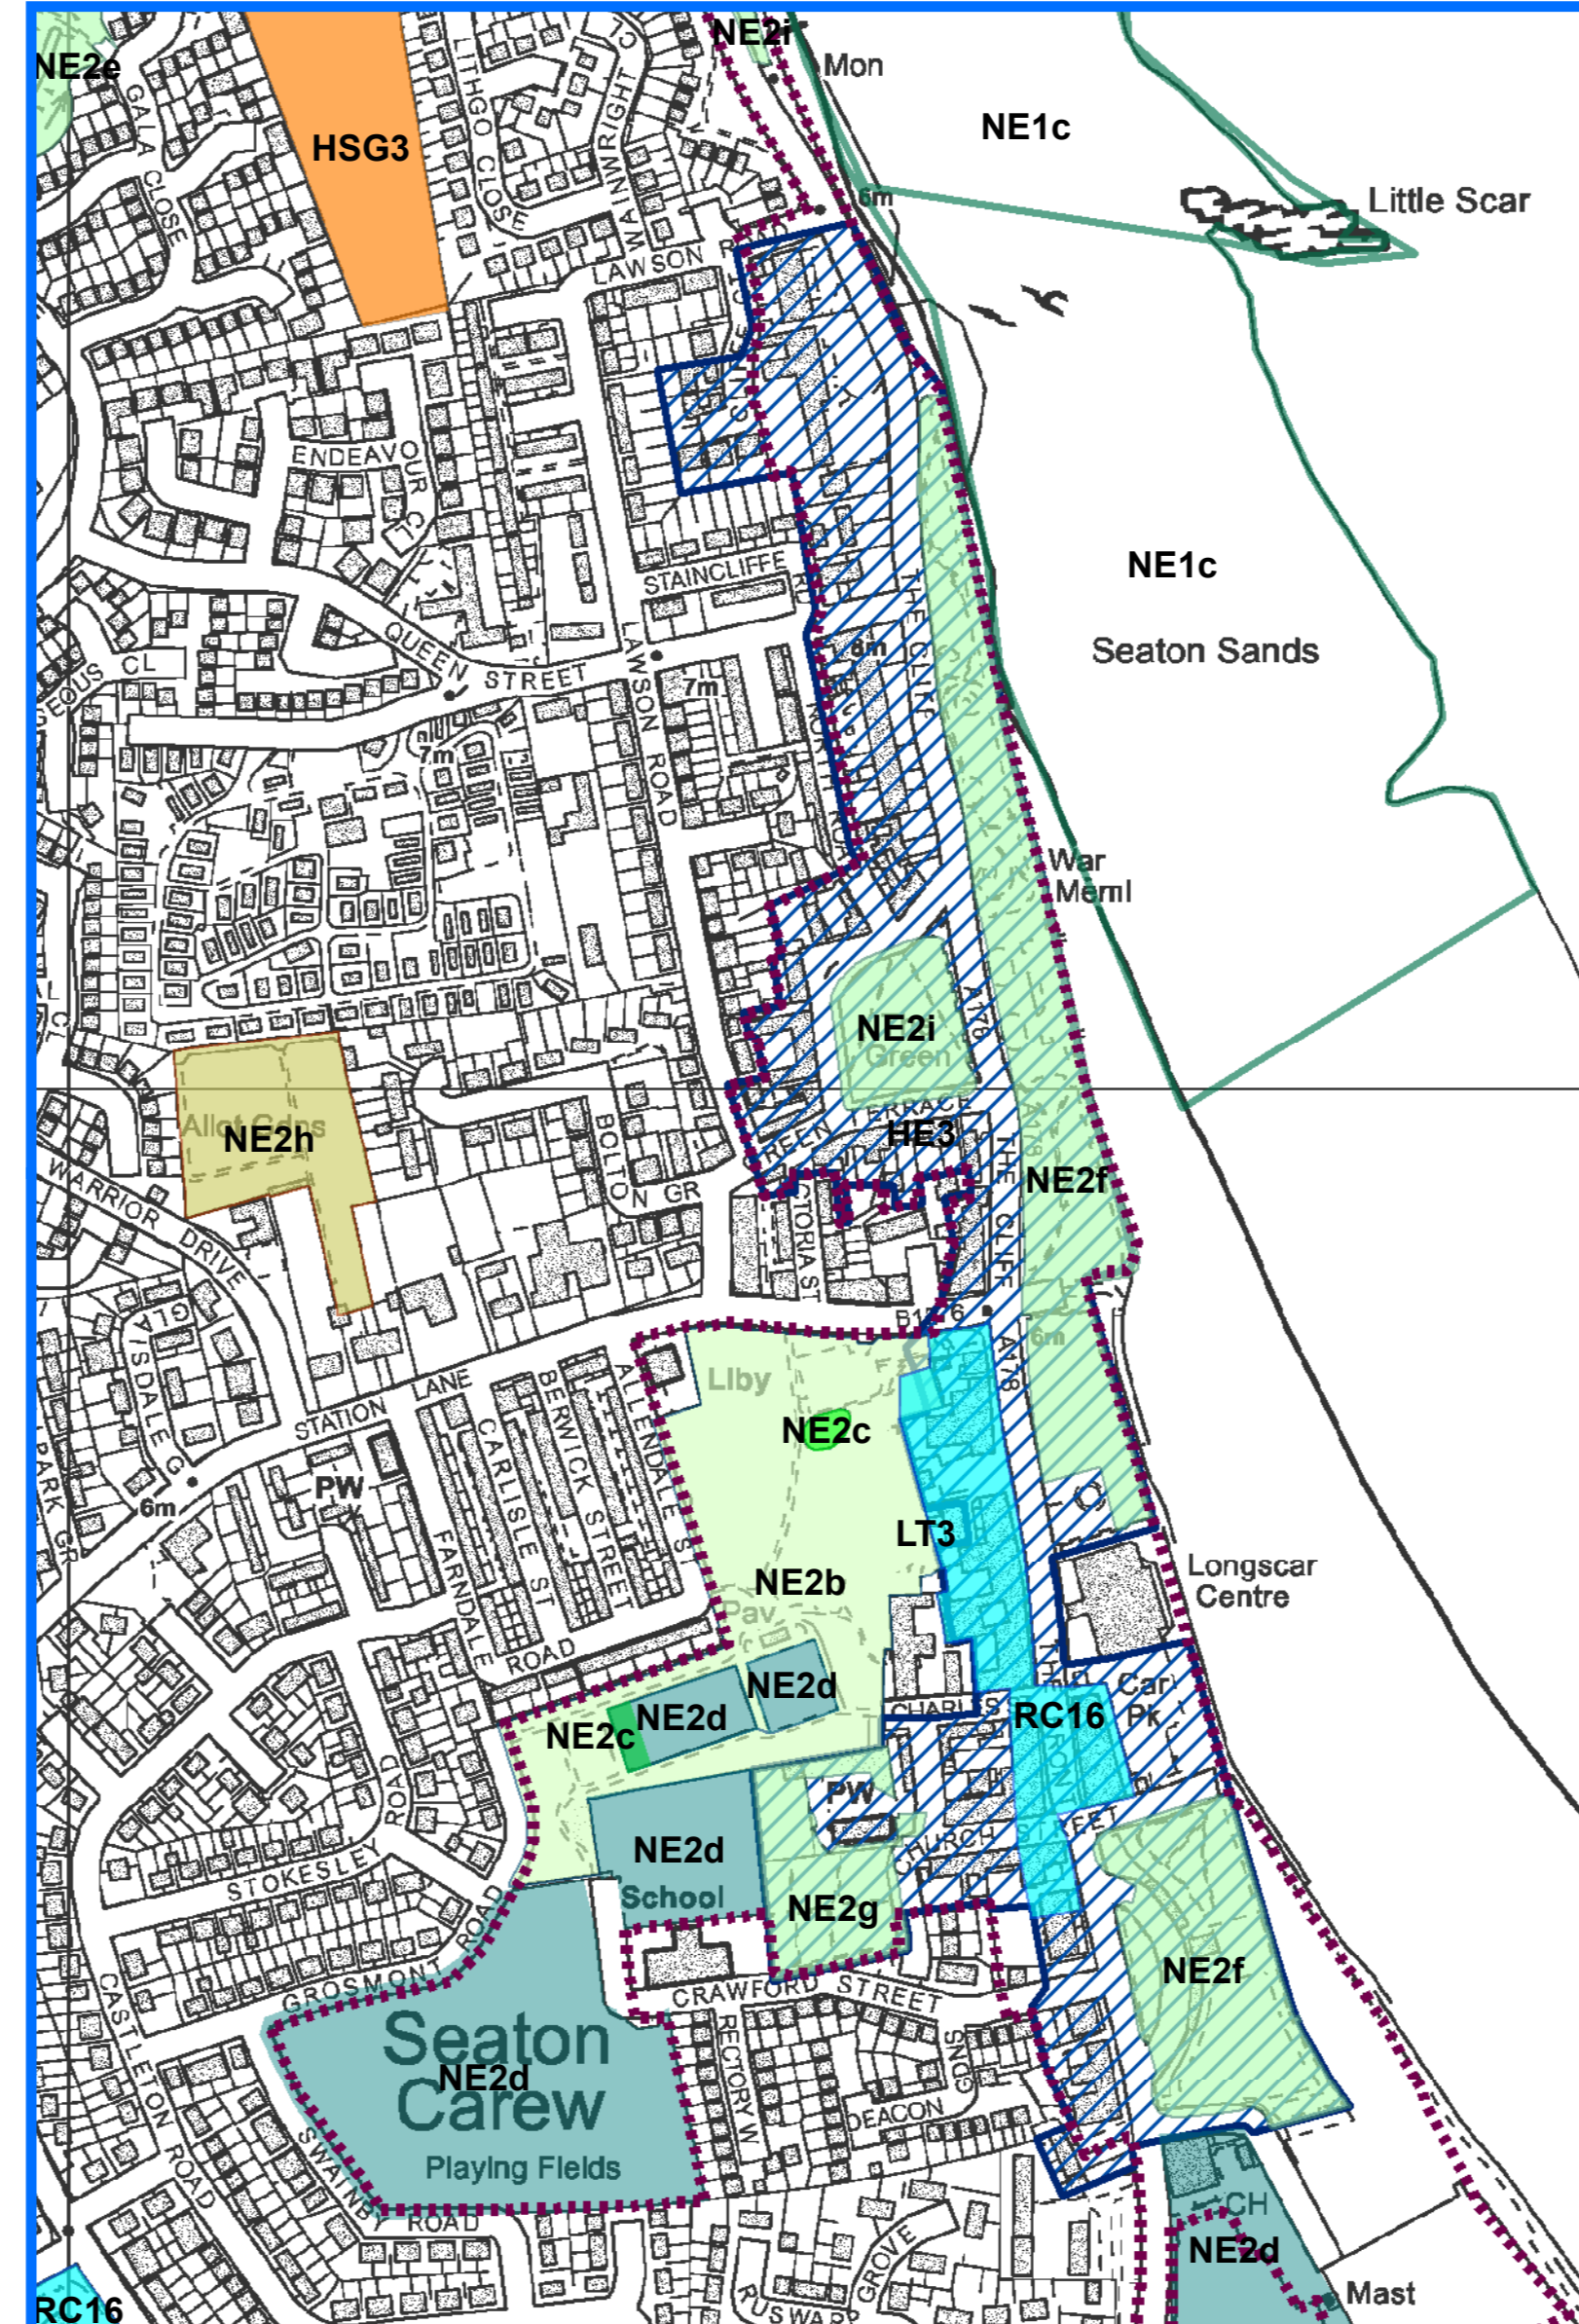

Insert A Hart Village - Scale 1:3,500

Insert D Headland - Scale 1:4,000

Insert Map Scale 1:40,000

Insert B Elwick Village - Scale 1:3,500

Insert C Wynyard - Scale 1:12,500

Insert E Greatham Village - Scale 1:4,000

Insert F Seaton Carew - Scale 1:4,000

Insert G Town Centre - Scale 1:5,000