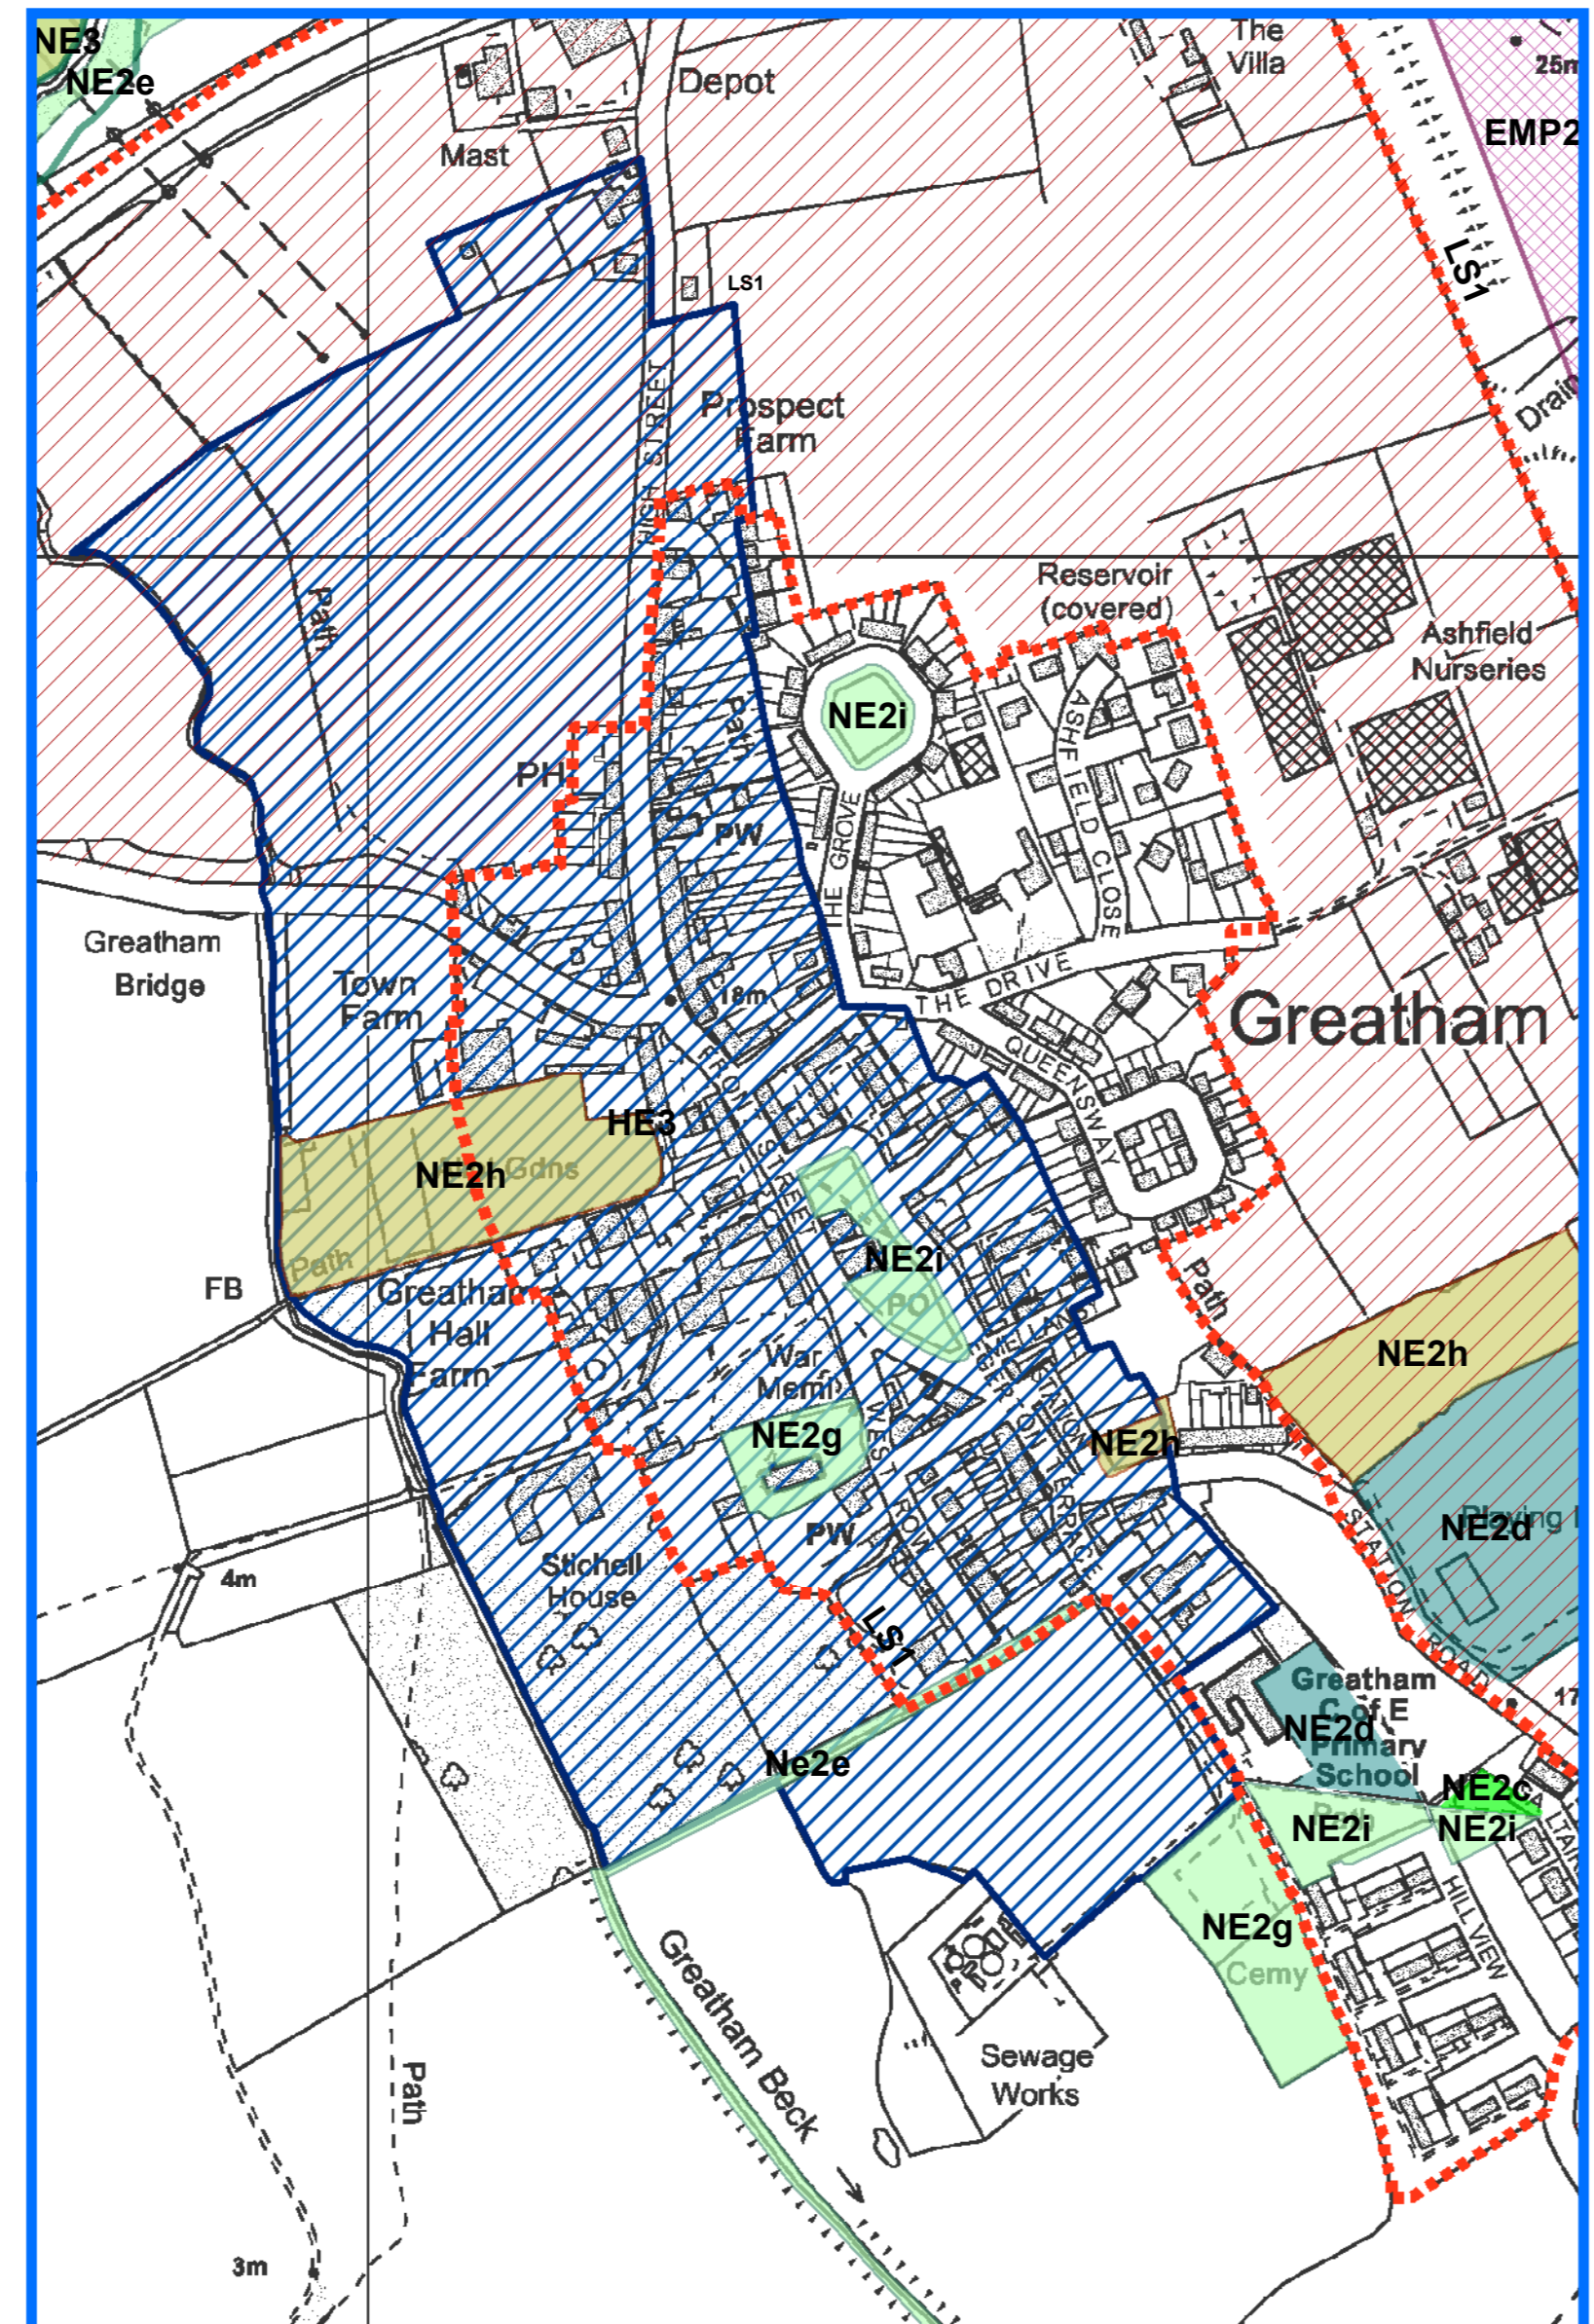

Insert A Hart Village - Scale 1:3,500

Insert D Headland - Scale 1:4,000

Insert Map Scale 1:40,000

Insert B Elwick Village - Scale 1:3,500

Insert C Wynyard - Scale 1:12,500

Insert E Greatham Village - Scale 1:4,000

Insert F Seaton Carew - Scale 1:4,000

Insert G Town Centre - Scale 1:5,000