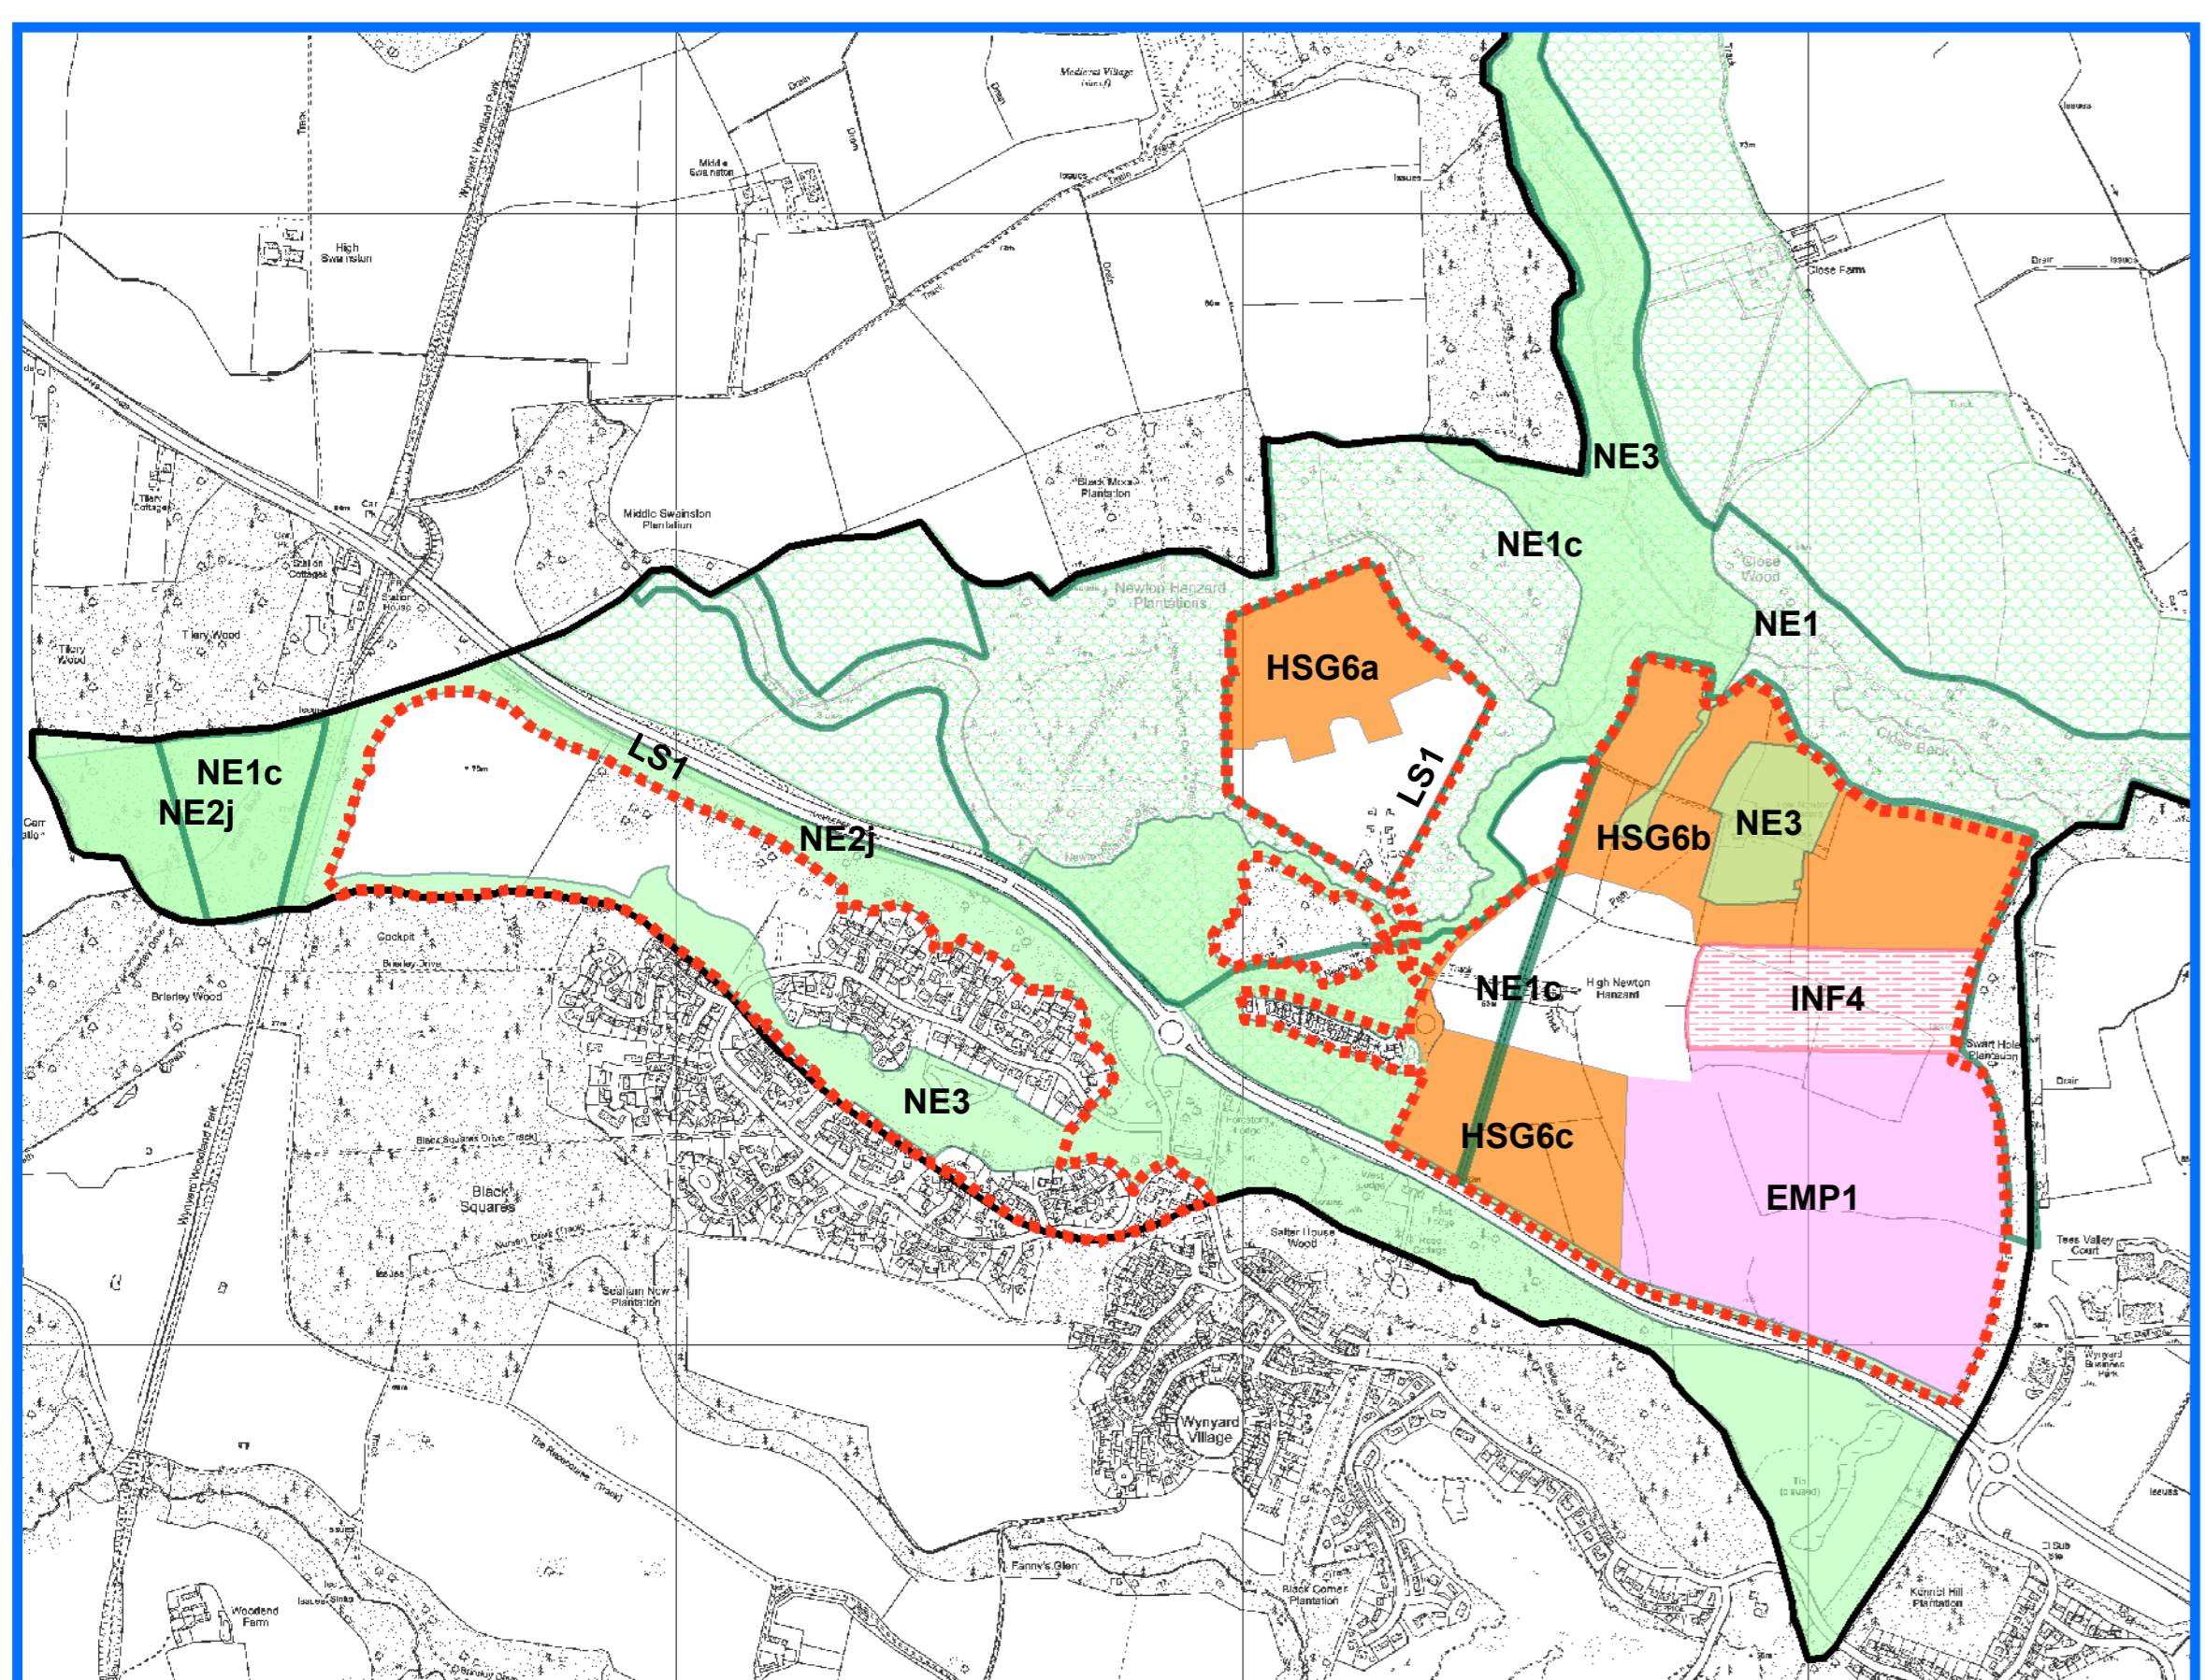

Insert A Hart Village - Scale 1:3,500

Insert D Headland - Scale 1:4,000

Insert Map Scale 1:40,000

Insert B Elwick Village - Scale 1:3,500

Insert C Wynyard - Scale 1:12,500

Insert E Greatham Village - Scale 1:4,000

Insert F Seaton Carew - Scale 1:4,000

Insert G Town Centre - Scale 1:5,000