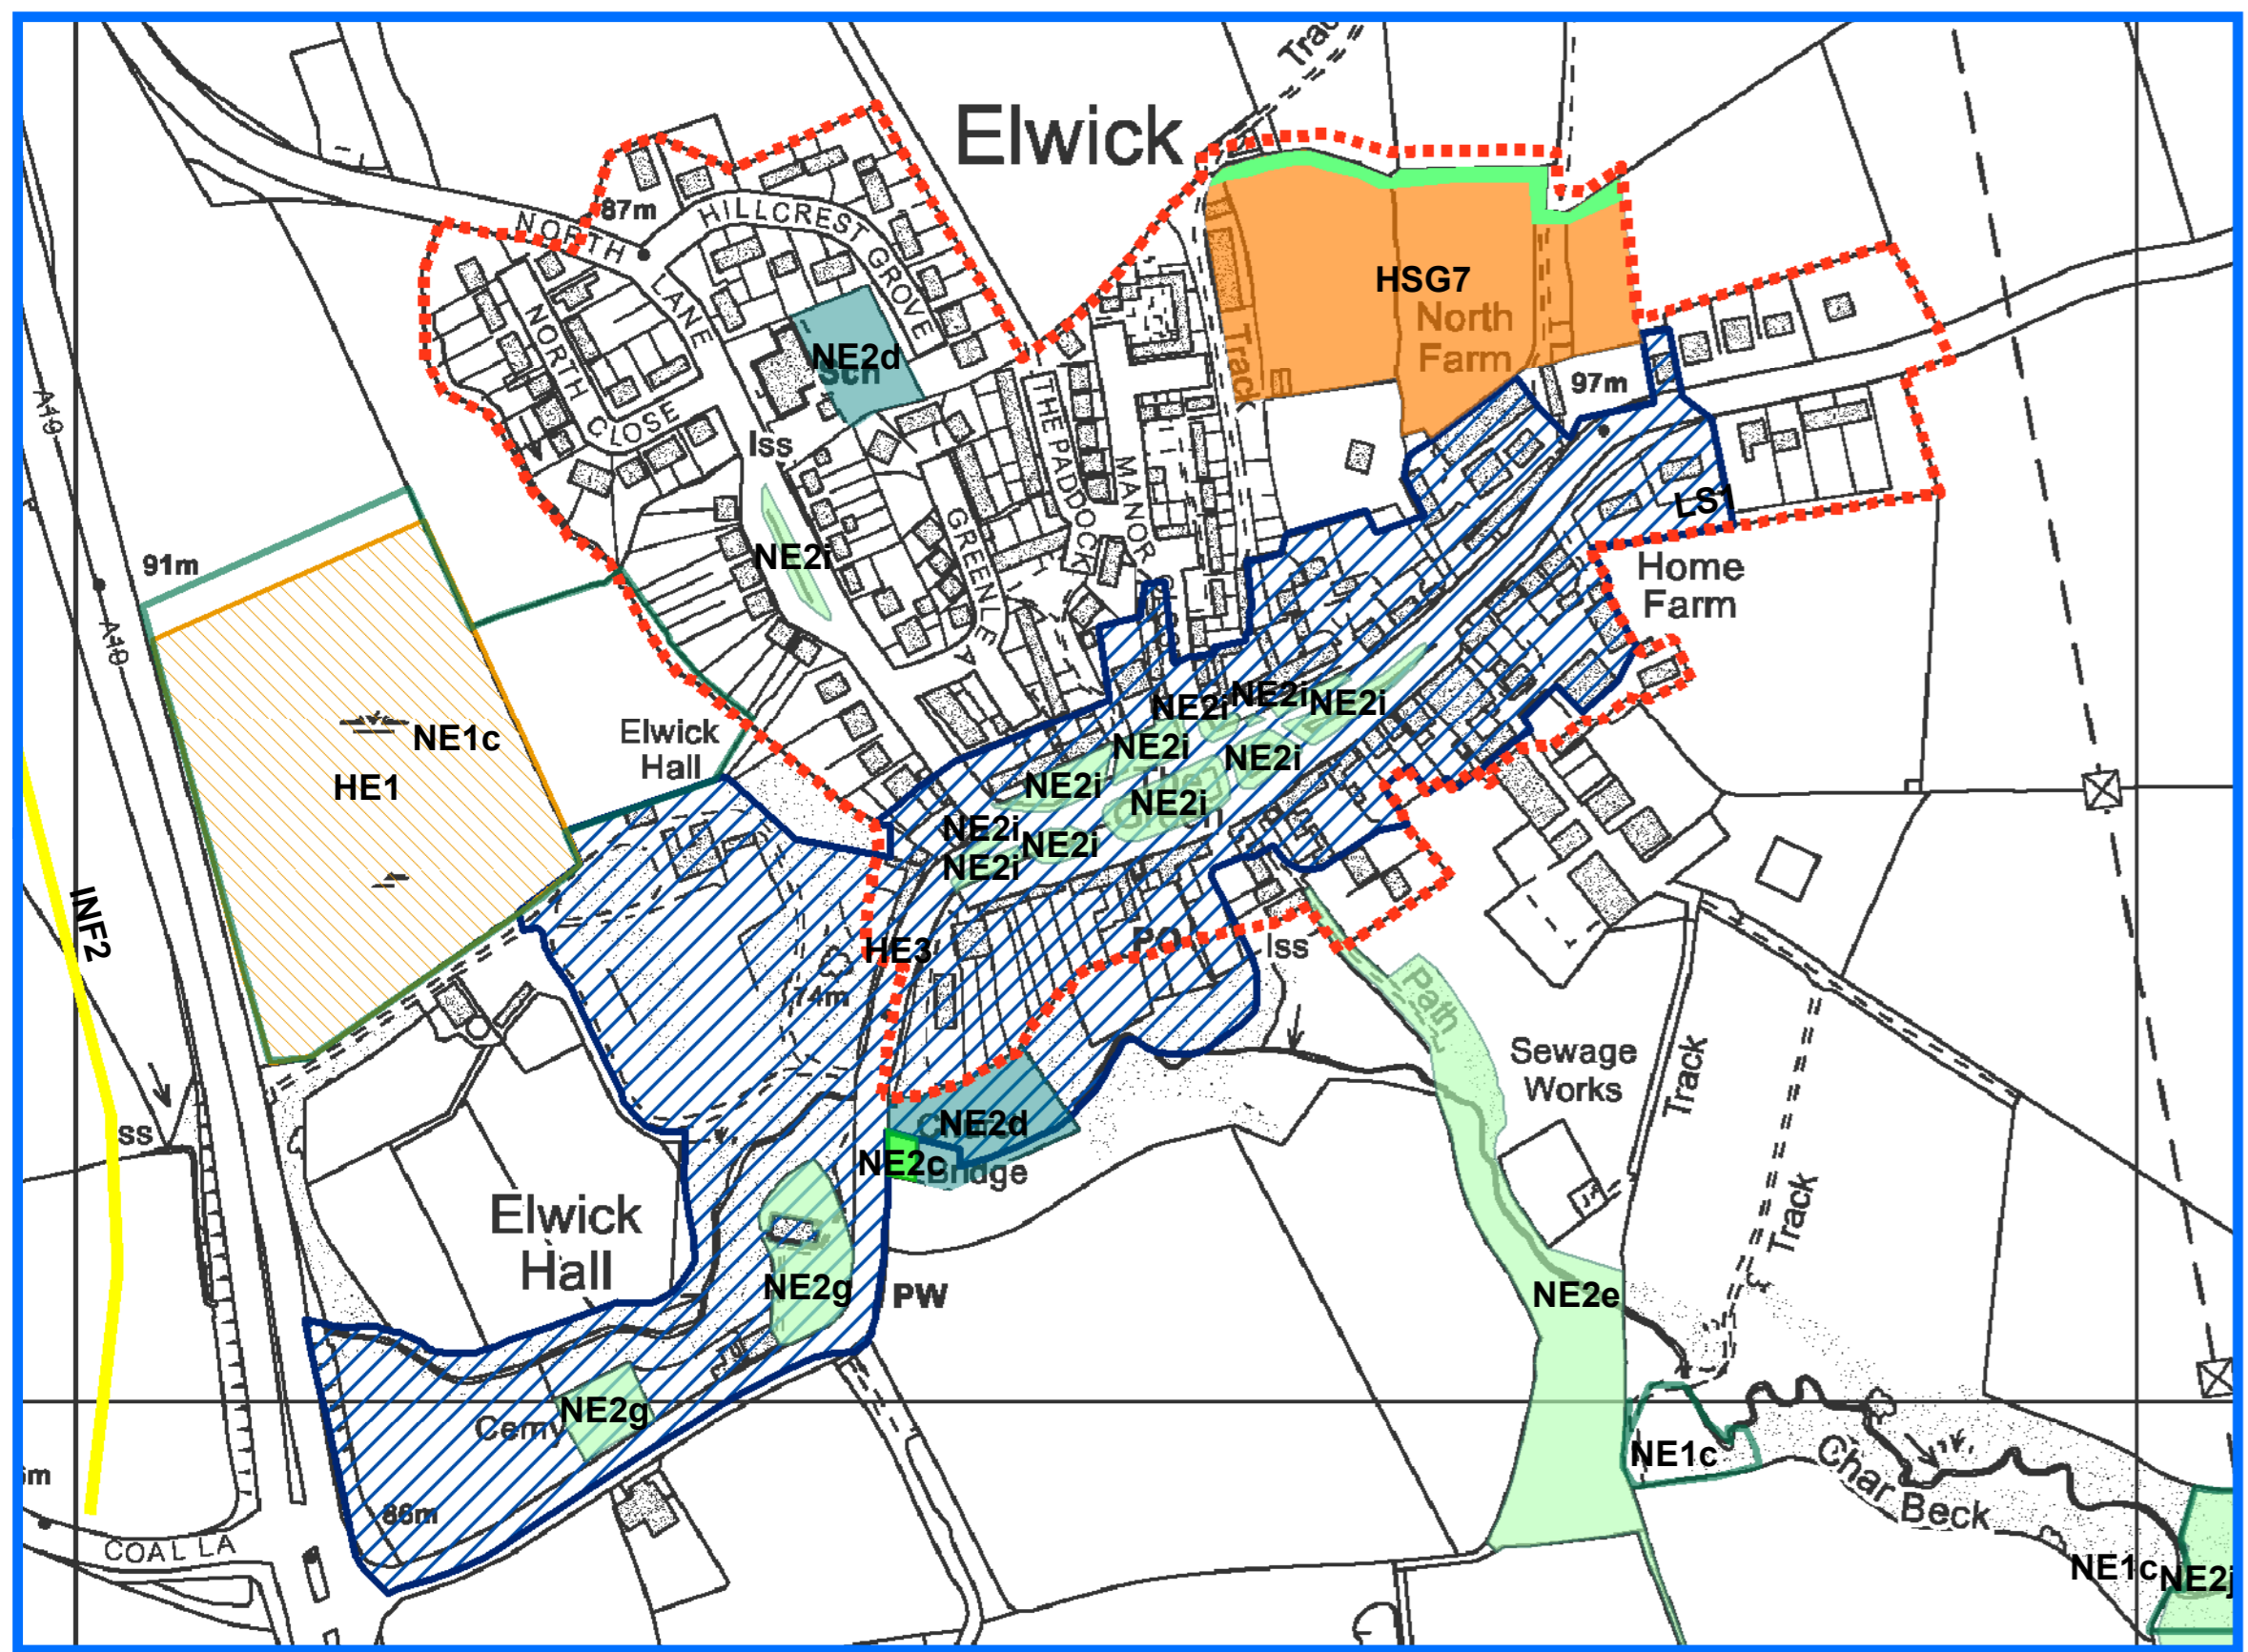

Insert A Hart Village - Scale 1:3,500

Insert D Headland - Scale 1:4,000

Insert Map Scale 1:40,000

Insert B Elwick Village - Scale 1:3,500

Insert C Wynyard - Scale 1:12,500

Insert E Greatham Village - Scale 1:4,000

Insert F Seaton Carew - Scale 1:4,000

Insert G Town Centre - Scale 1:5,000