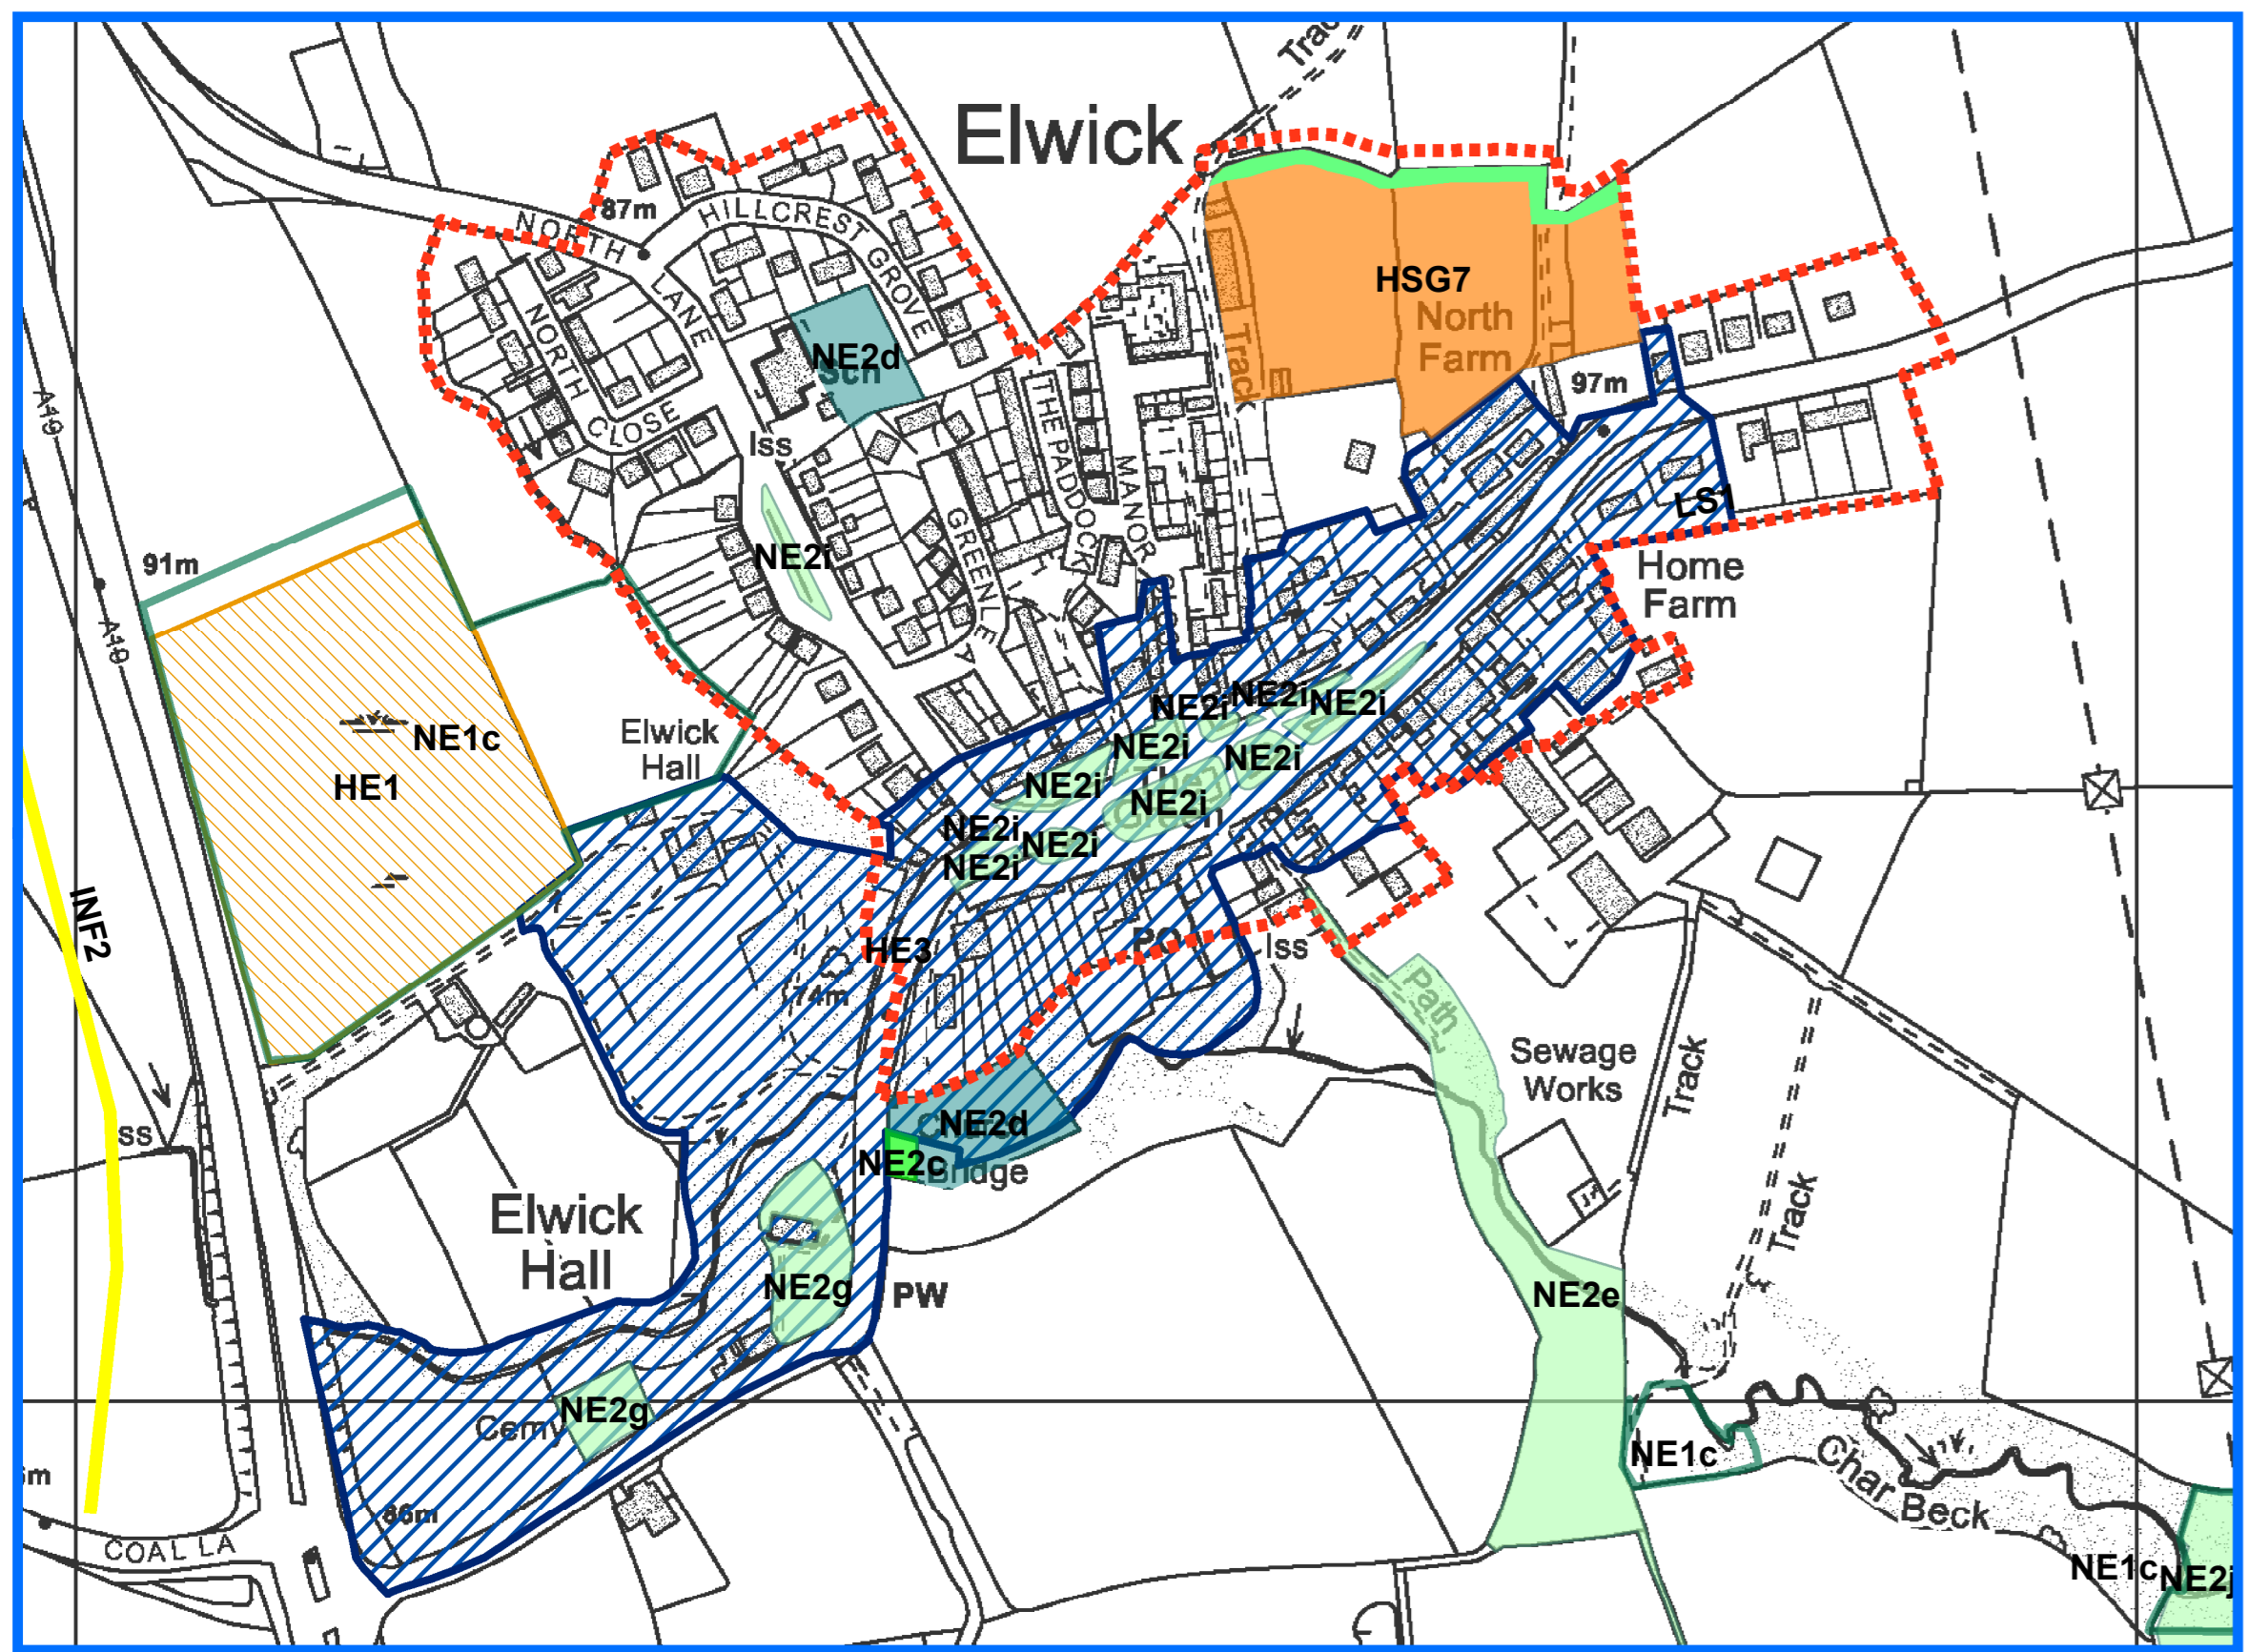

Insert A Hart Village - Scale 1:3,500

Insert D Headland - Scale 1:4,000

Insert Map Scale 1:40,000

Insert B Elwick Village - Scale 1:3,500

Insert C Wynyard - Scale 1:12,500

Insert E Greatham Village - Scale 1:4,000

Insert F Seaton Carew - Scale 1:4,000

Insert G Town Centre - Scale 1:5,000