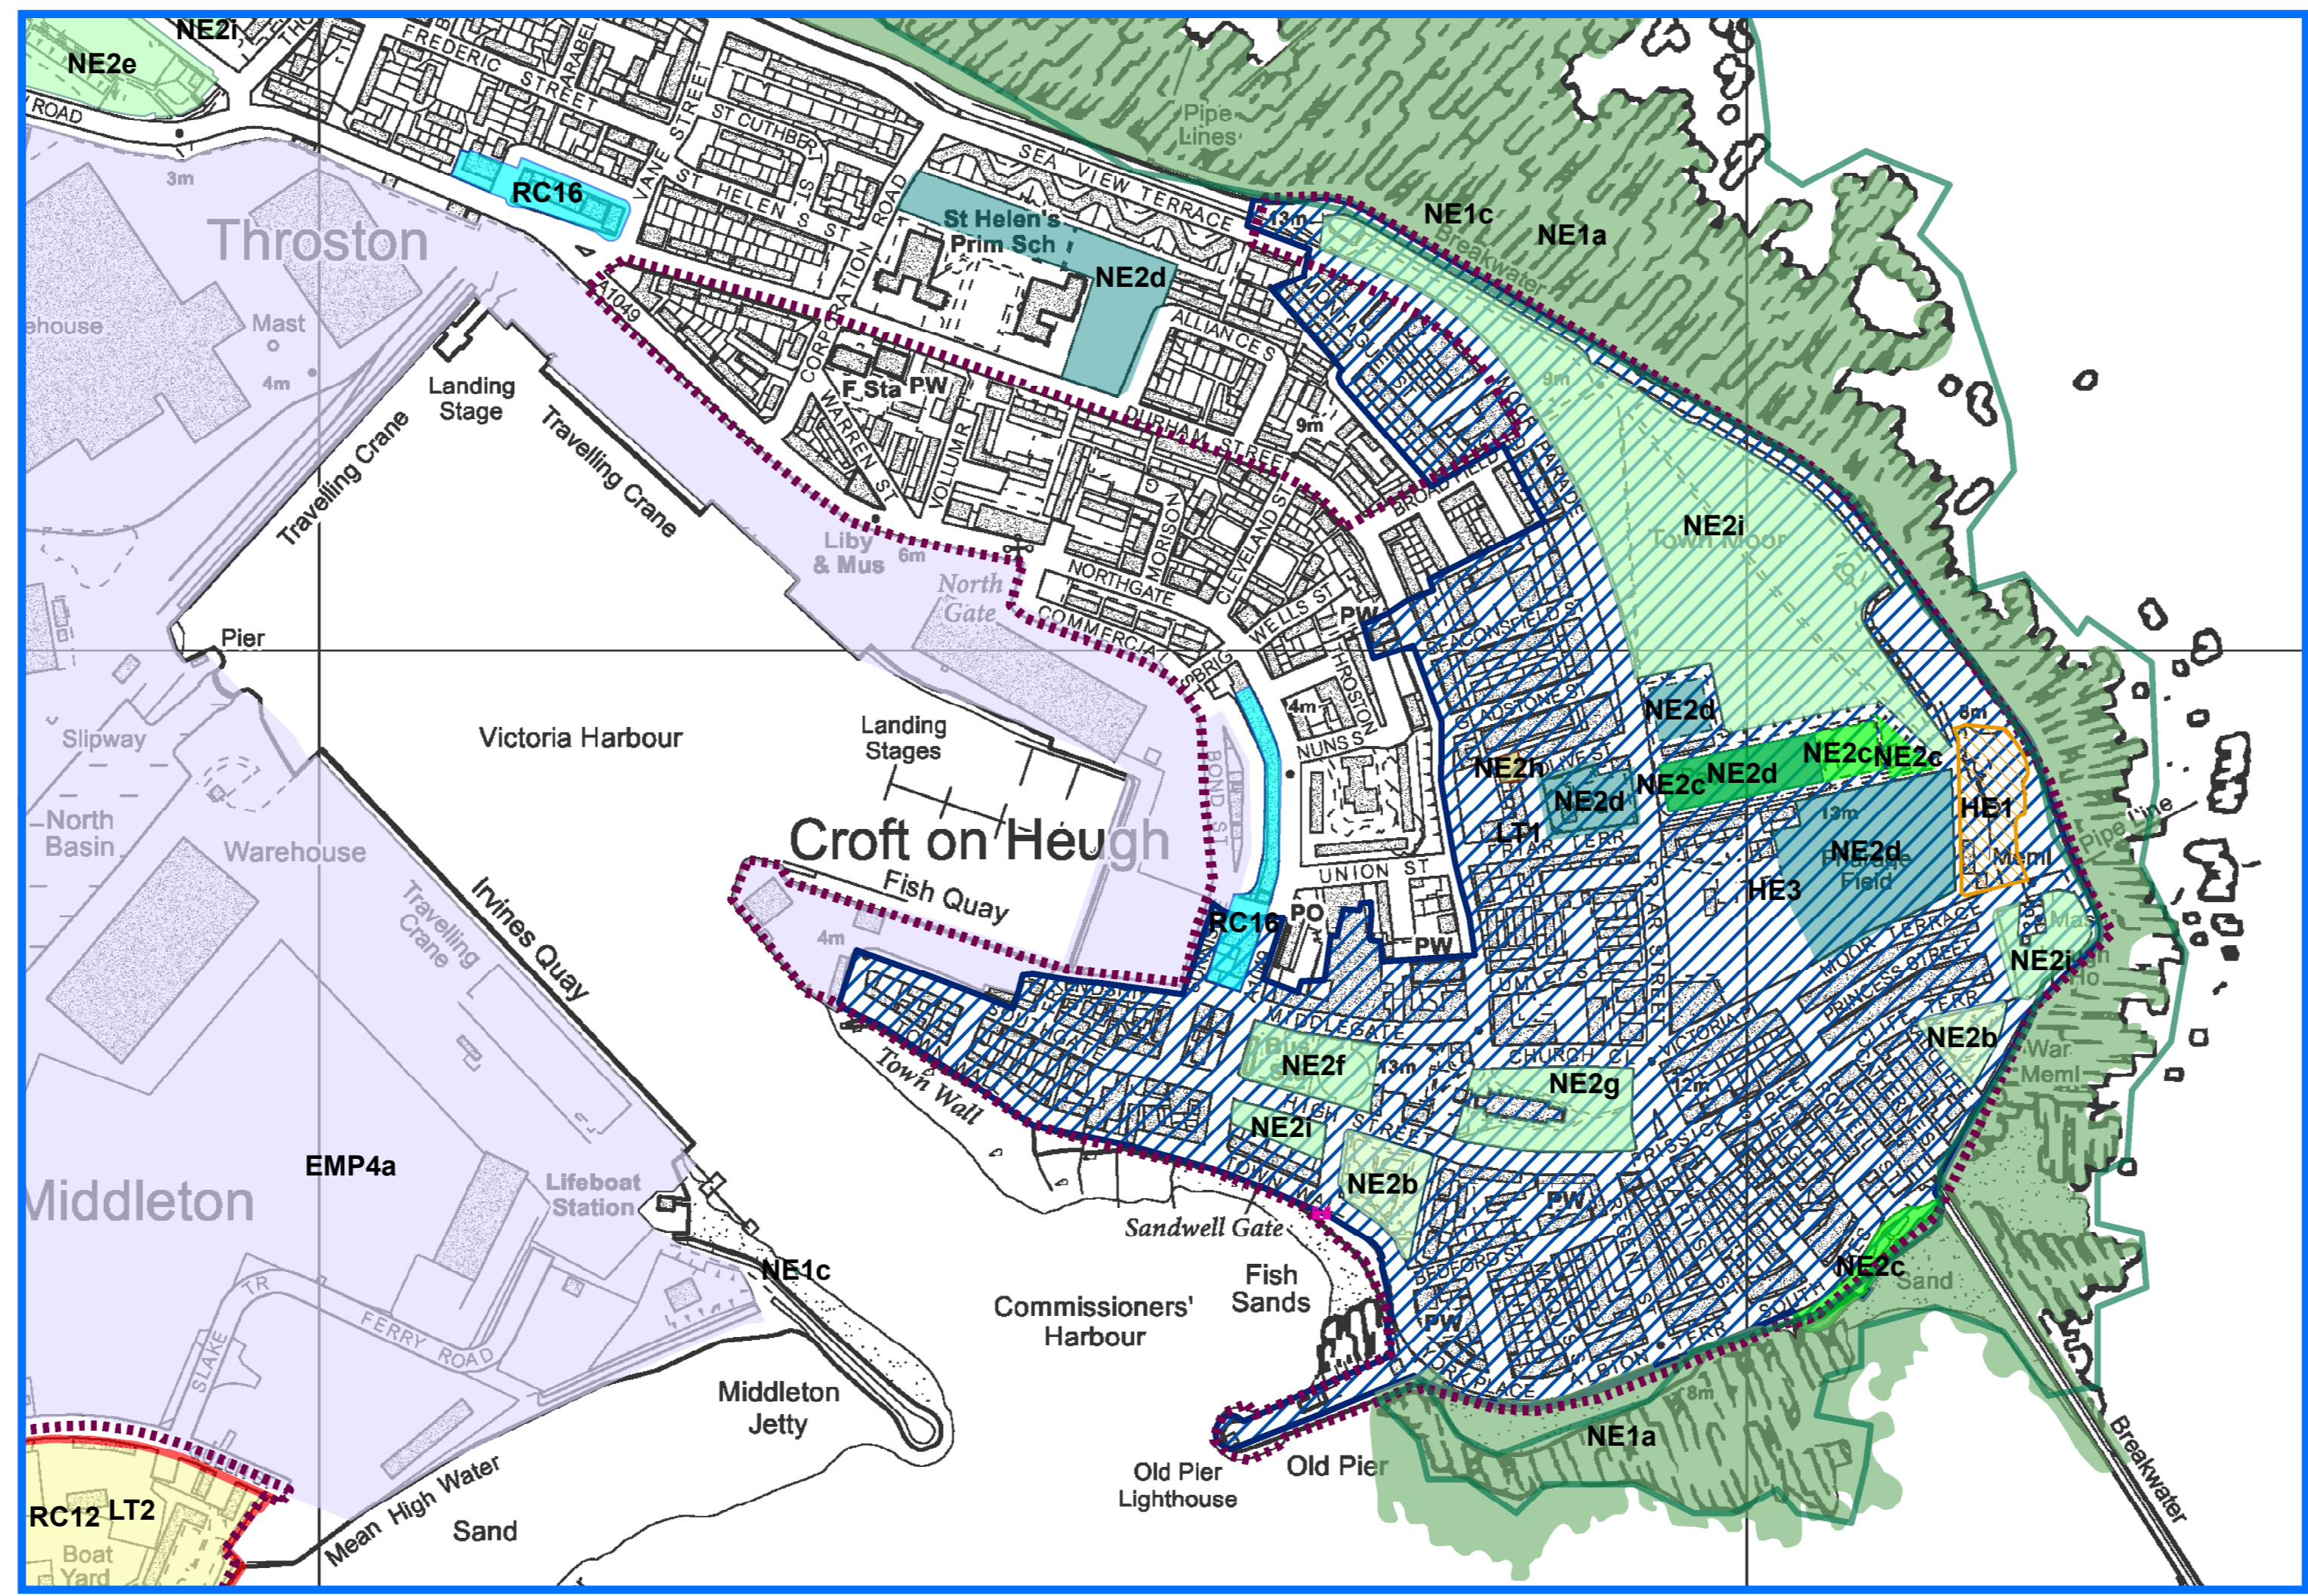

Insert A Hart Village - Scale 1:3,500

Insert D Headland - Scale 1:4,000

Insert Map Scale 1:40,000

Insert B Elwick Village - Scale 1:3,500

Insert C Wynyard - Scale 1:12,500

Insert E Greatham Village - Scale 1:4,000

Insert F Seaton Carew - Scale 1:4,000

Insert G Town Centre - Scale 1:5,000