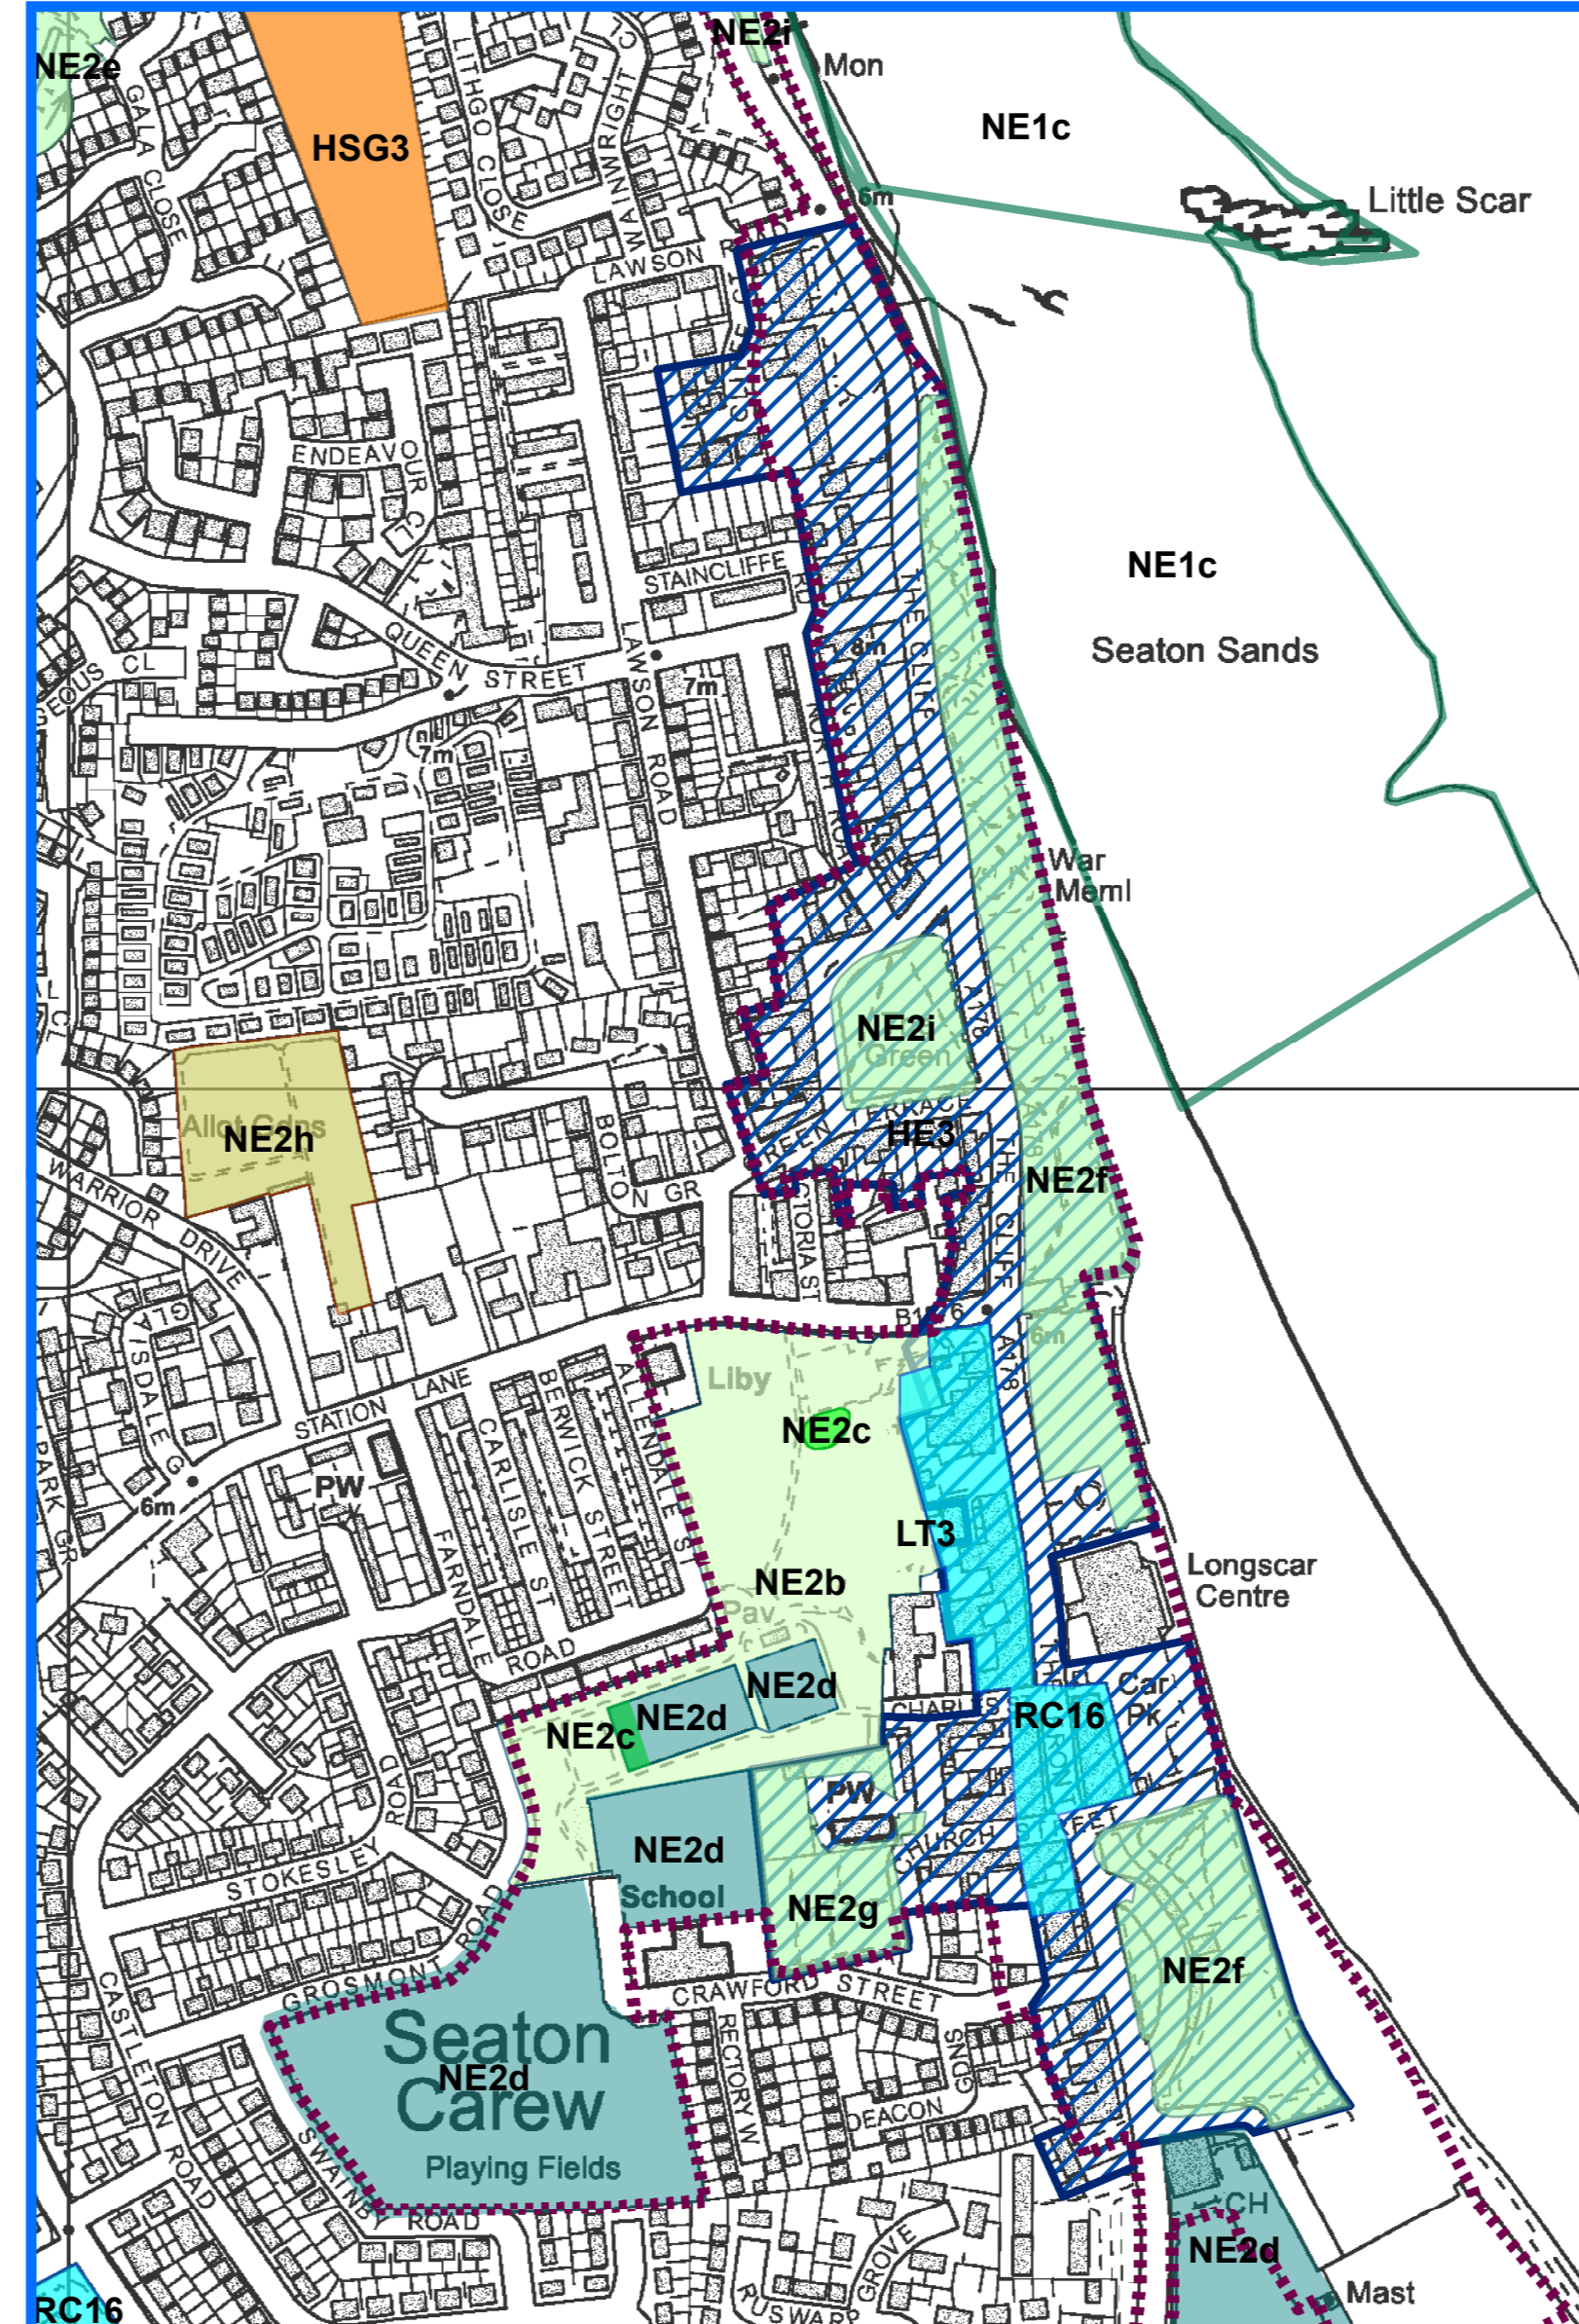

Insert A Hart Village - Scale 1:3,500

Insert D Headland - Scale 1:4,000

Insert Map Scale 1:40,000

Insert B Elwick Village - Scale 1:3,500

Insert C Wynyard - Scale 1:12,500

Insert E Greatham Village - Scale 1:4,000

Insert F Seaton Carew - Scale 1:4,000

Insert G Town Centre - Scale 1:5,000