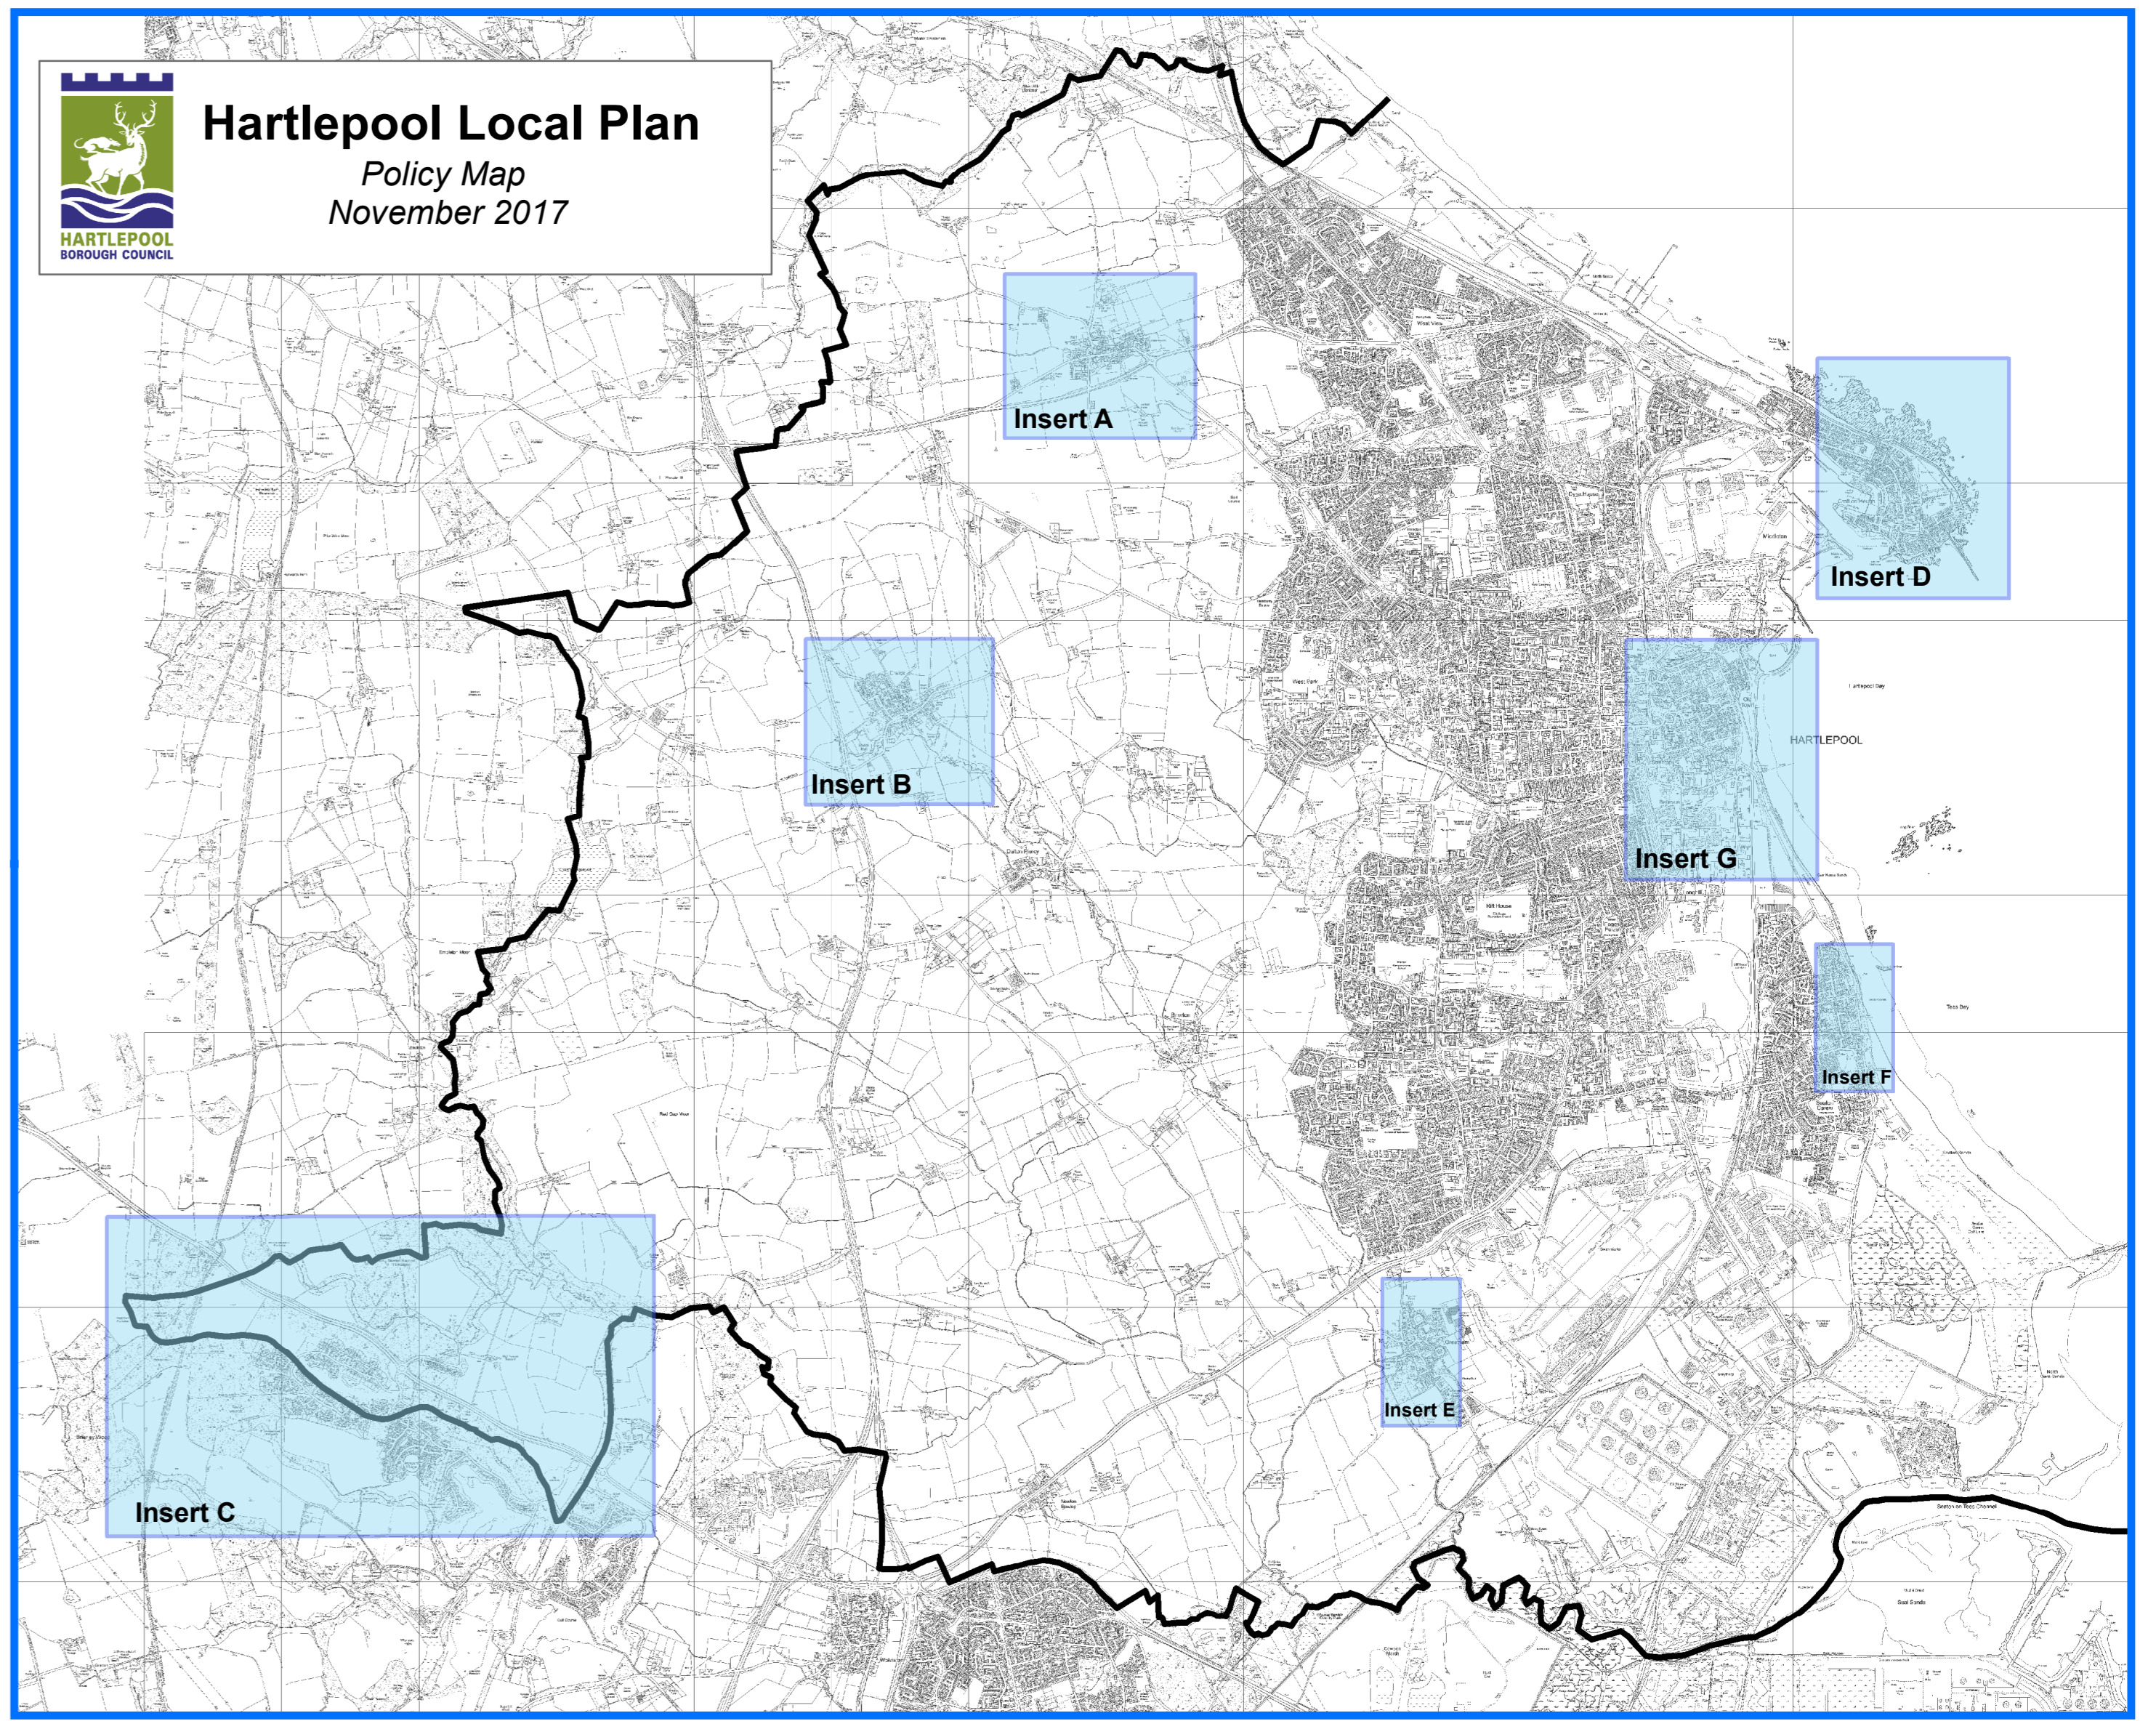

Insert A Hart Village - Scale 1:3,500

Insert D Headland - Scale 1:4,000

Insert Map Scale 1:40,000

Insert B Elwick Village - Scale 1:3,500

Insert C Wynyard - Scale 1:12,500

Insert E Greatham Village - Scale 1:4,000

Insert F Seaton Carew - Scale 1:4,000

Insert G Town Centre - Scale 1:5,000