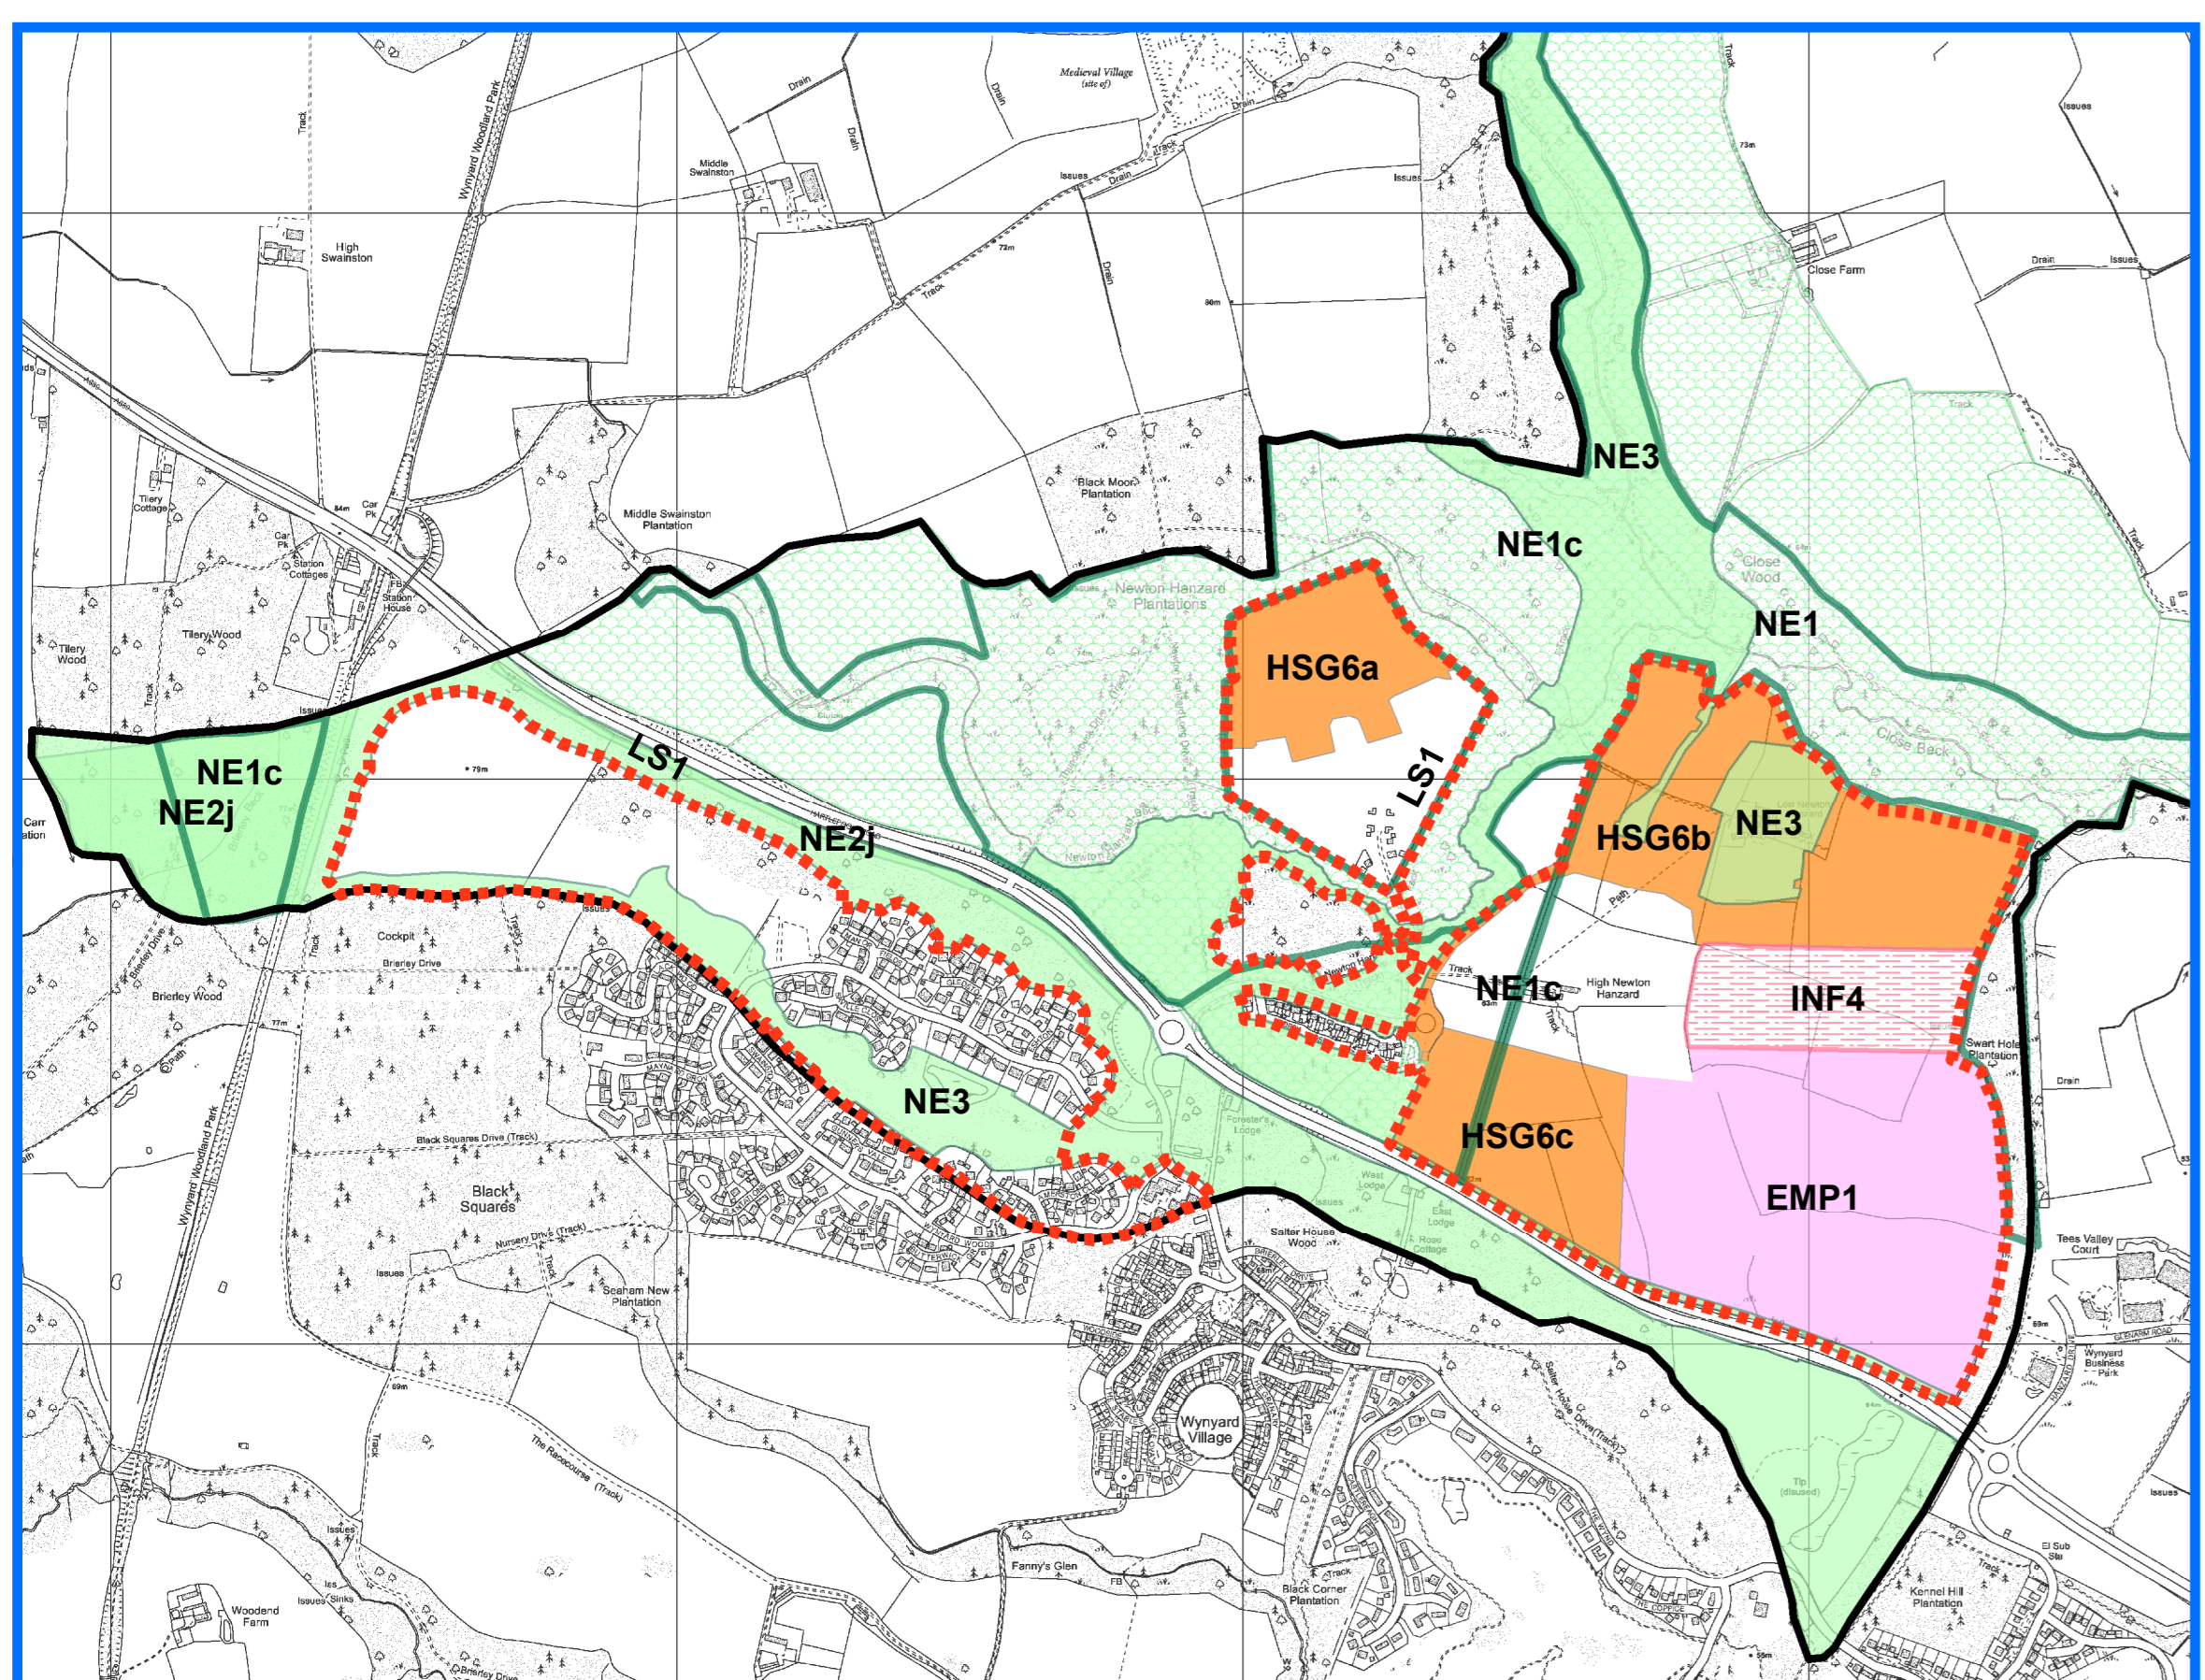

Insert A Hart Village - Scale 1:3,500

Insert D Headland - Scale 1:4,000

Insert Map Scale 1:40,000

Insert B Elwick Village - Scale 1:3,500

Insert C Wynyard - Scale 1:12,500

Insert E Greatham Village - Scale 1:4,000

Insert F Seaton Carew - Scale 1:4,000

Insert G Town Centre - Scale 1:5,000