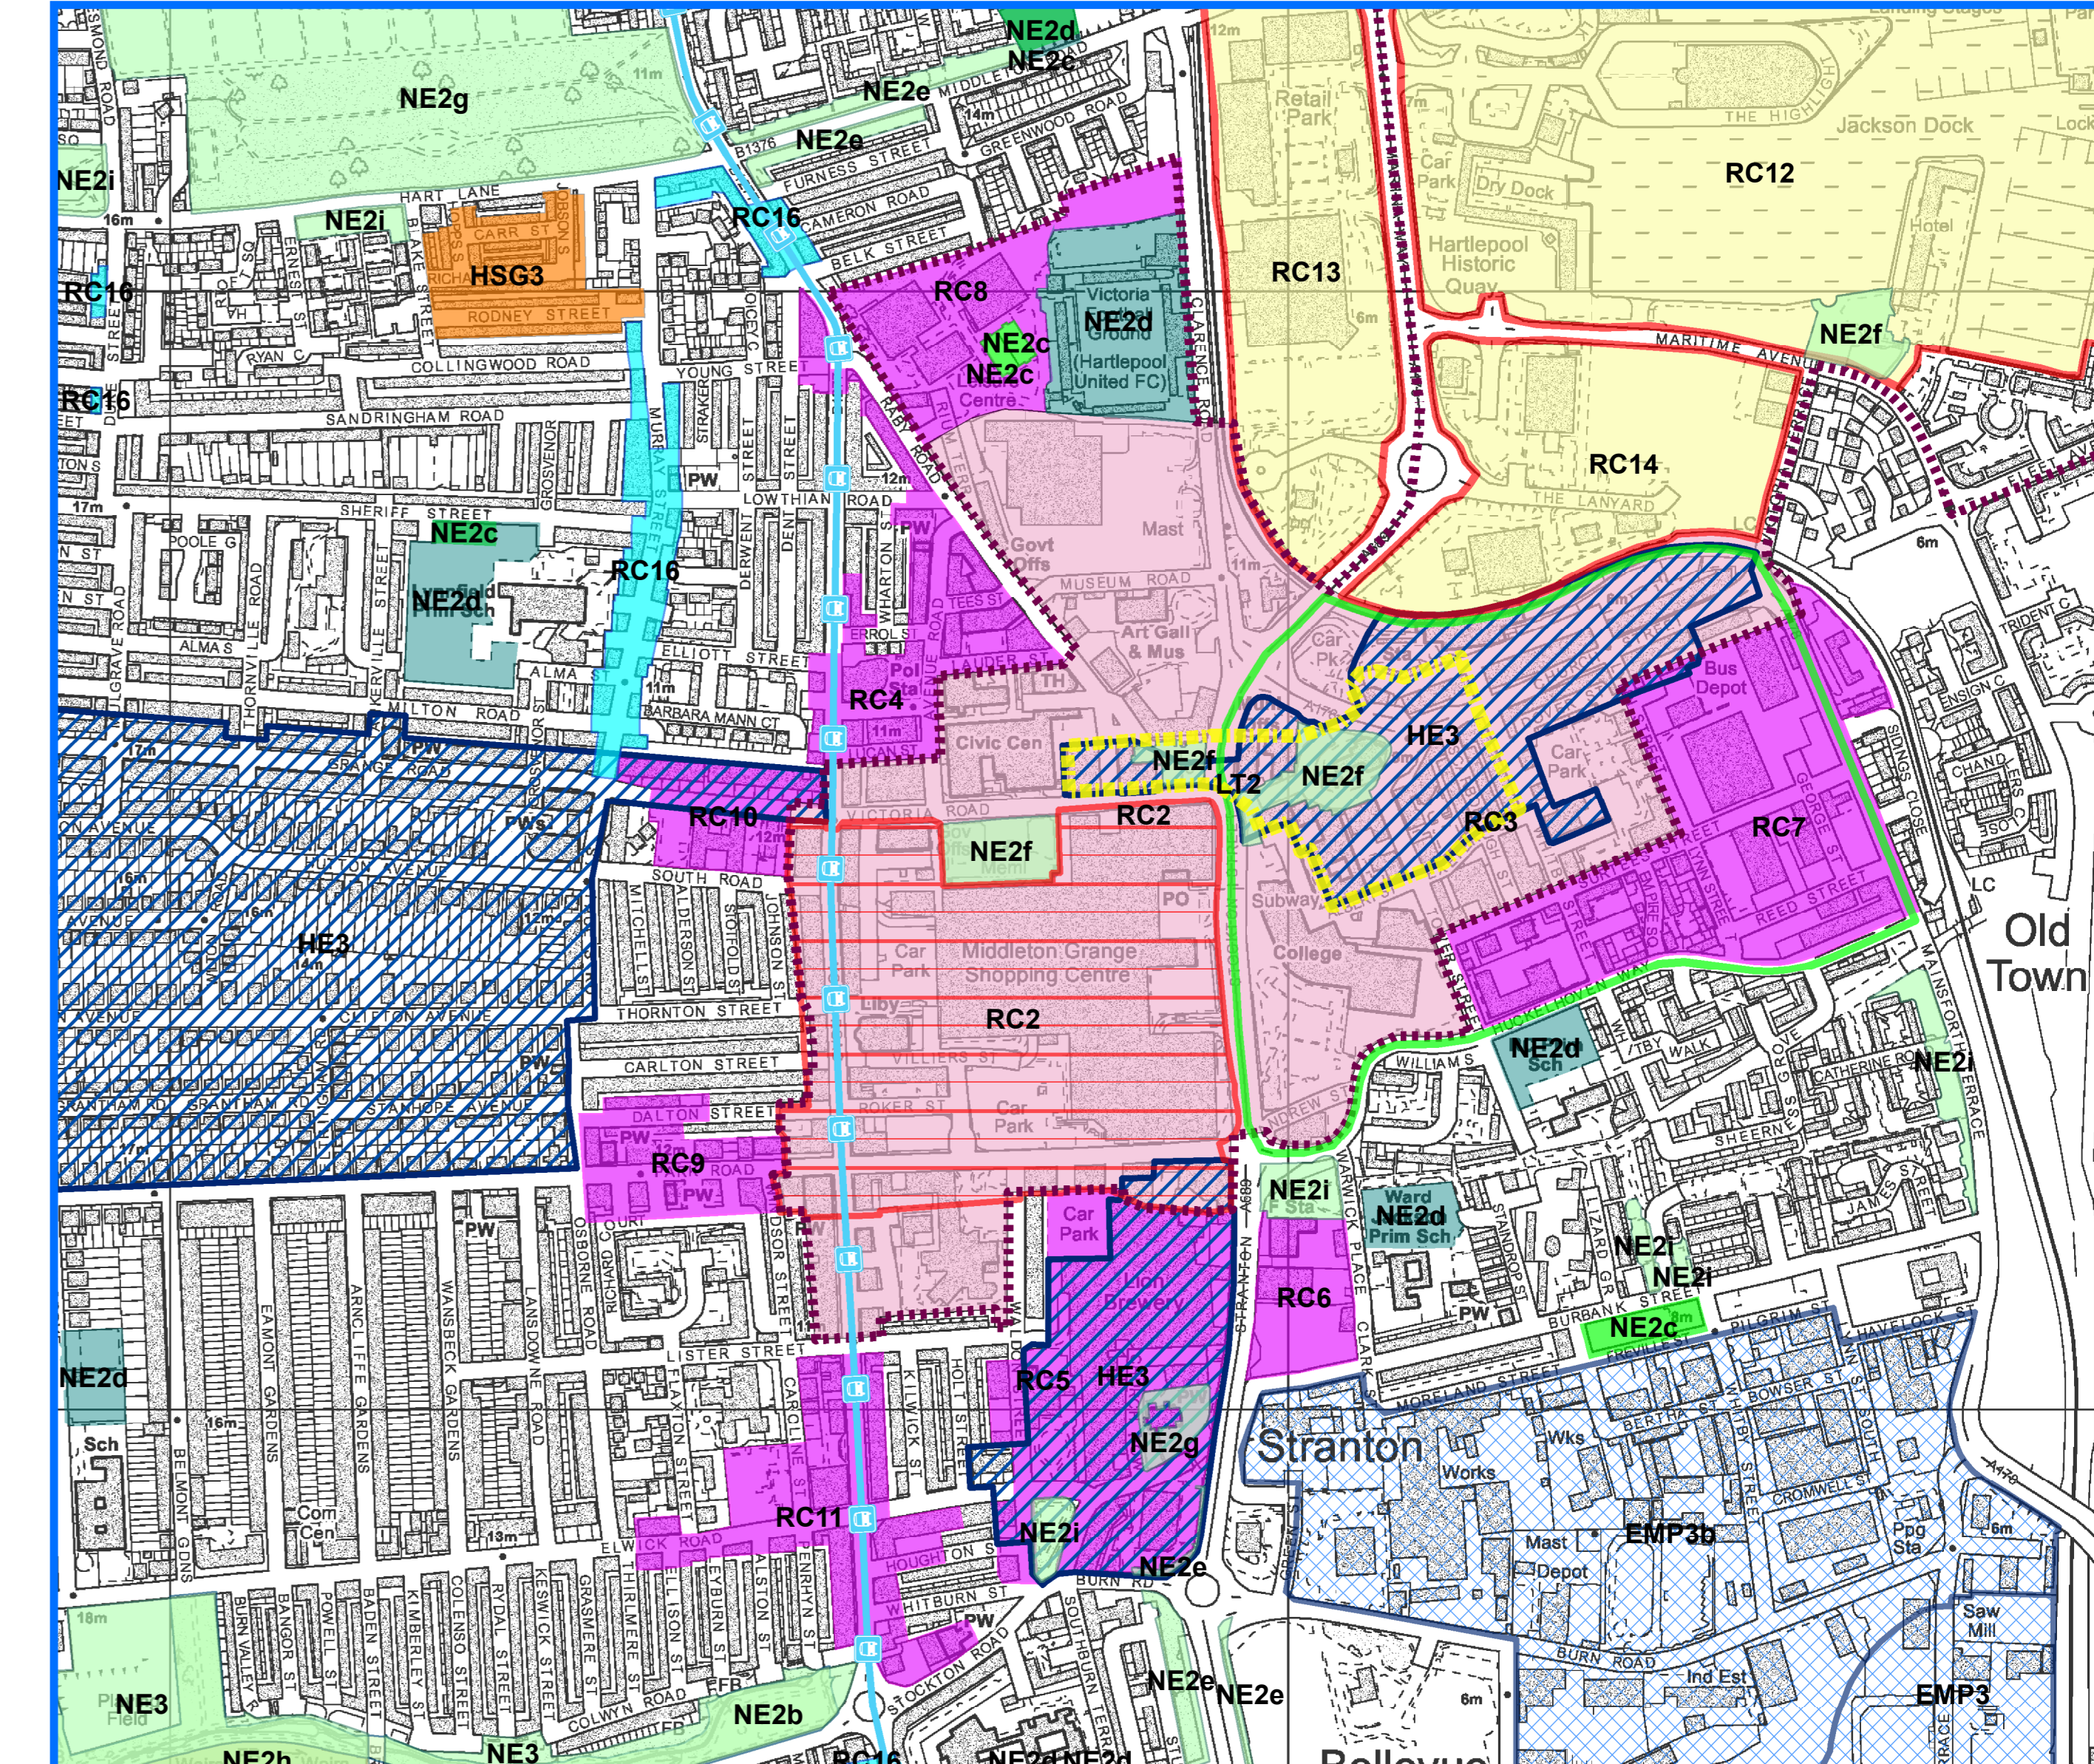

Insert A Hart Village - Scale 1:3,500

Insert D Headland - Scale 1:4,000

Insert Map Scale 1:40,000

Insert B Elwick Village - Scale 1:3,500

Insert C Wynyard - Scale 1:12,500

Insert E Greatham Village - Scale 1:4,000

Insert F Seaton Carew - Scale 1:4,000

Insert G Town Centre - Scale 1:5,000