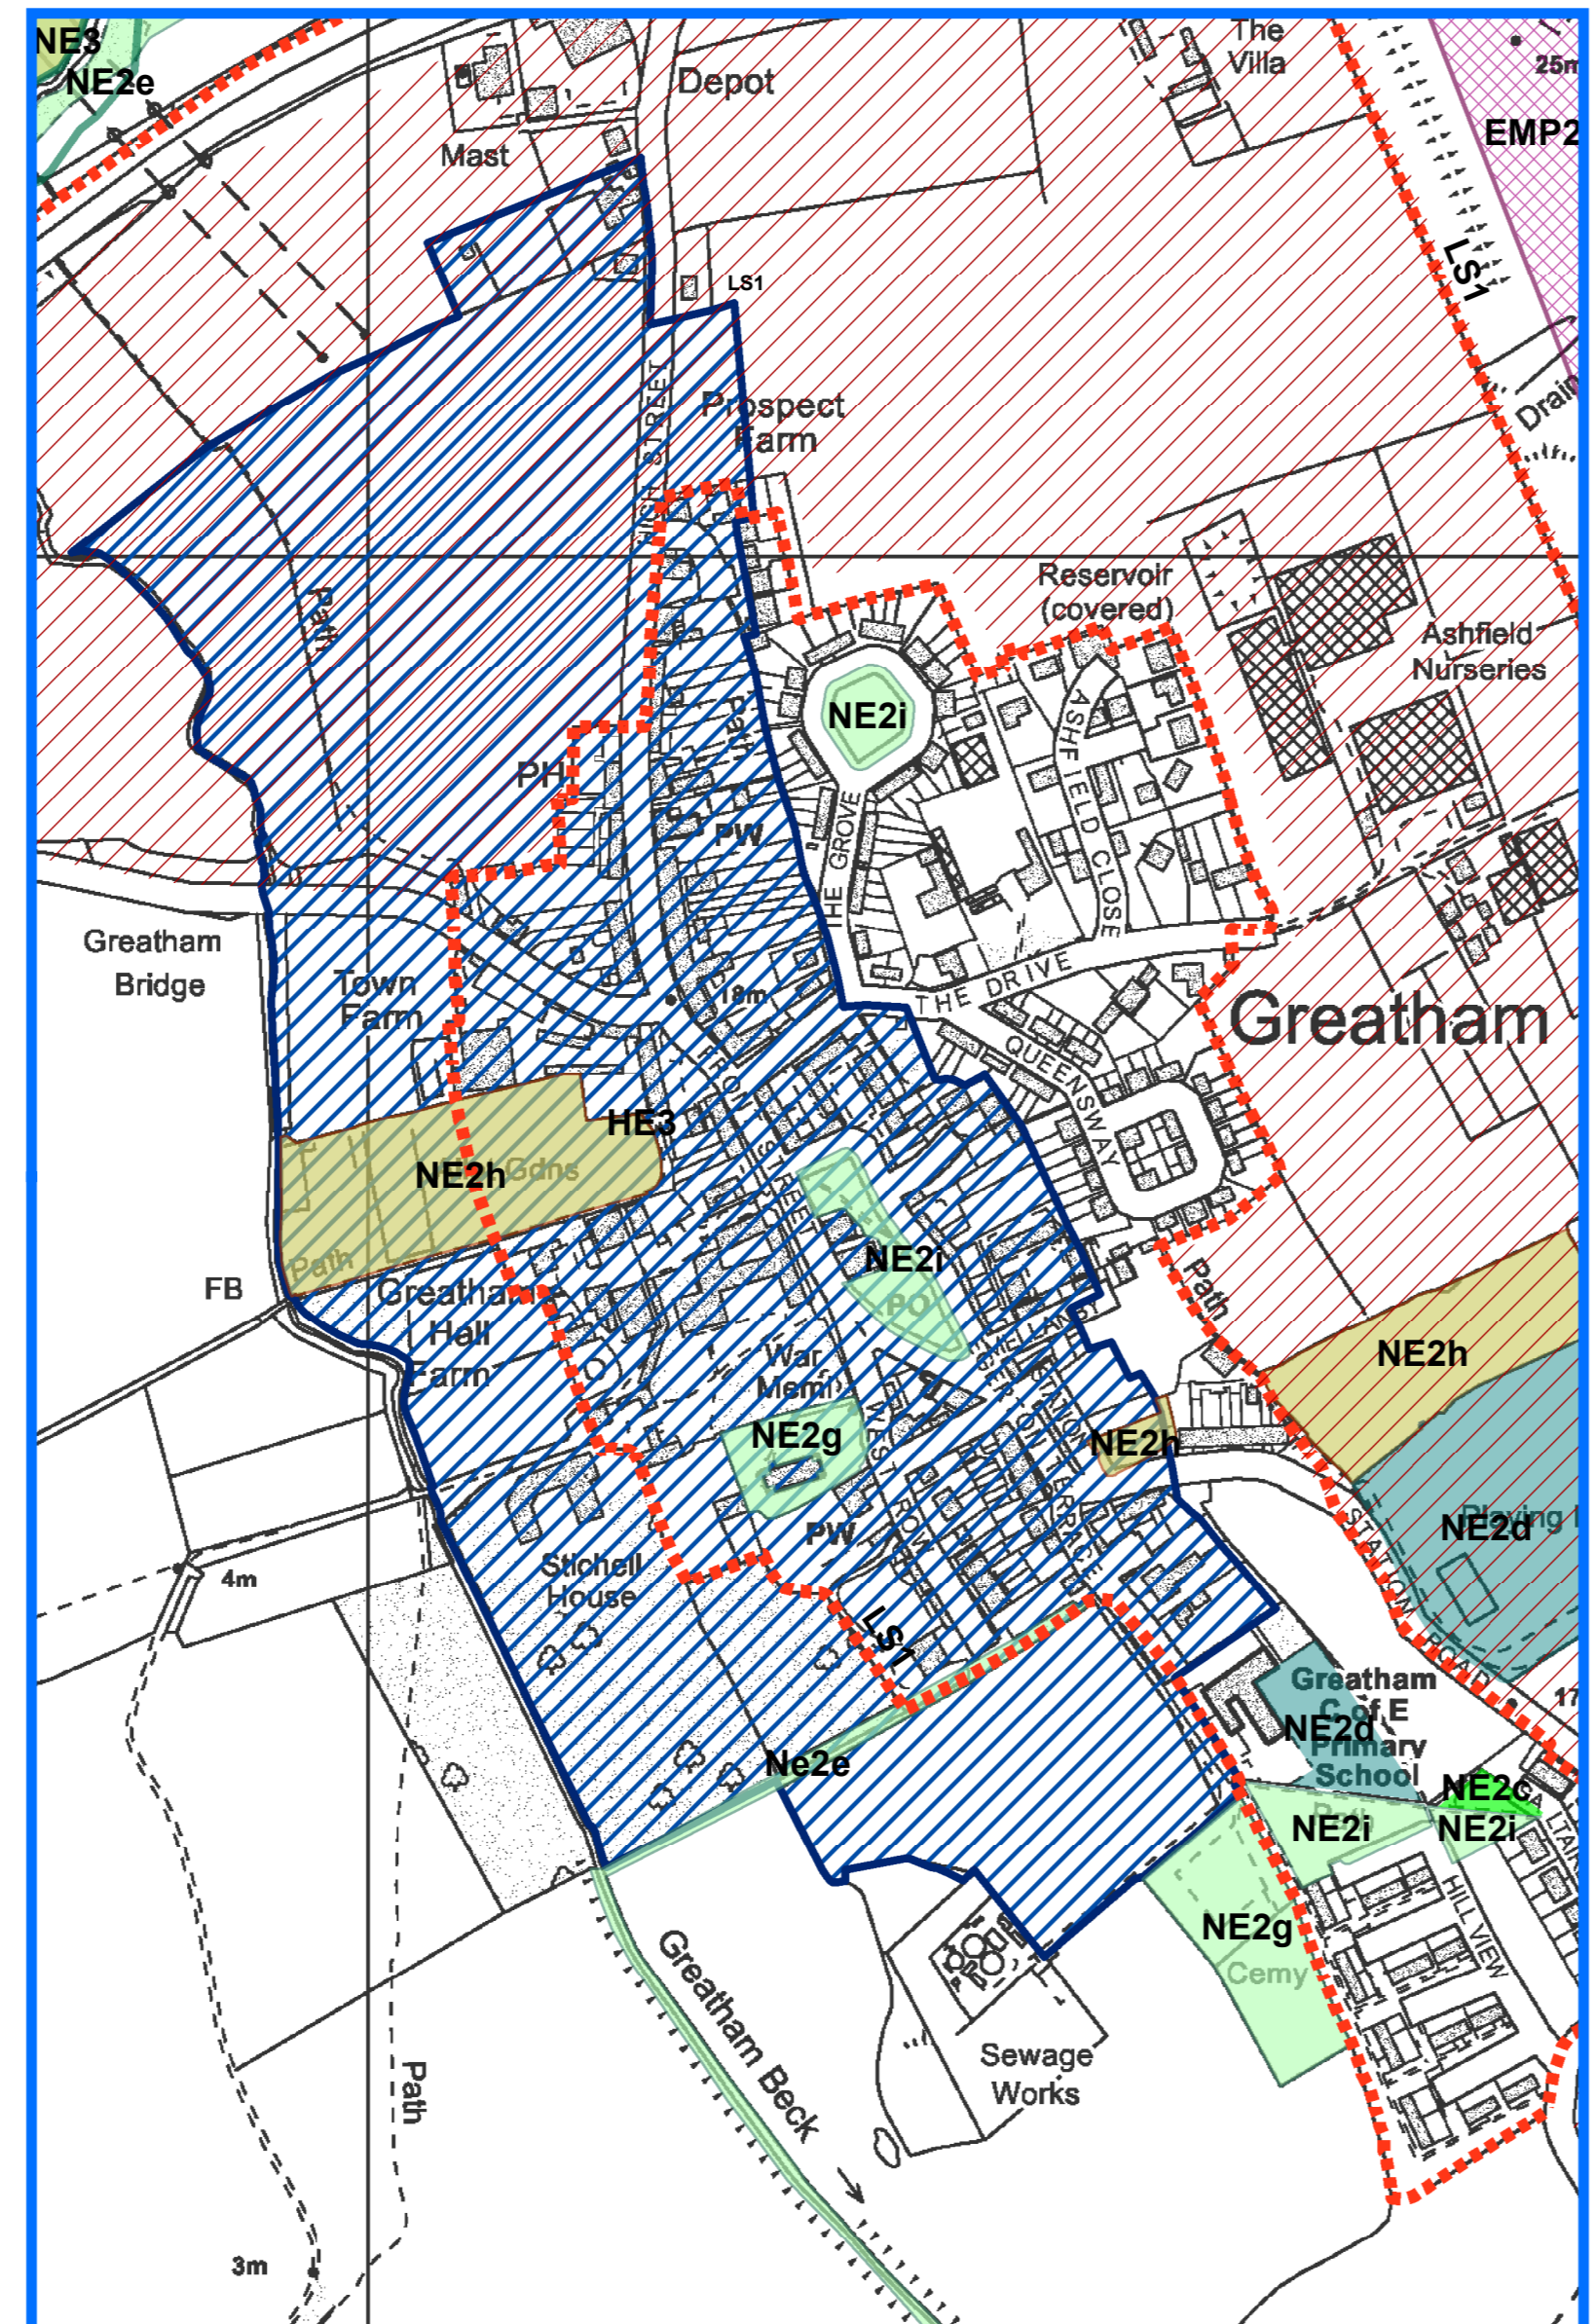

Insert A Hart Village - Scale 1:3,500

Insert D Headland - Scale 1:4,000

Insert Map Scale 1:40,000

Insert B Elwick Village - Scale 1:3,500

Insert C Wynyard - Scale 1:12,500

Insert E Greatham Village - Scale 1:4,000

Insert F Seaton Carew - Scale 1:4,000

Insert G Town Centre - Scale 1:5,000