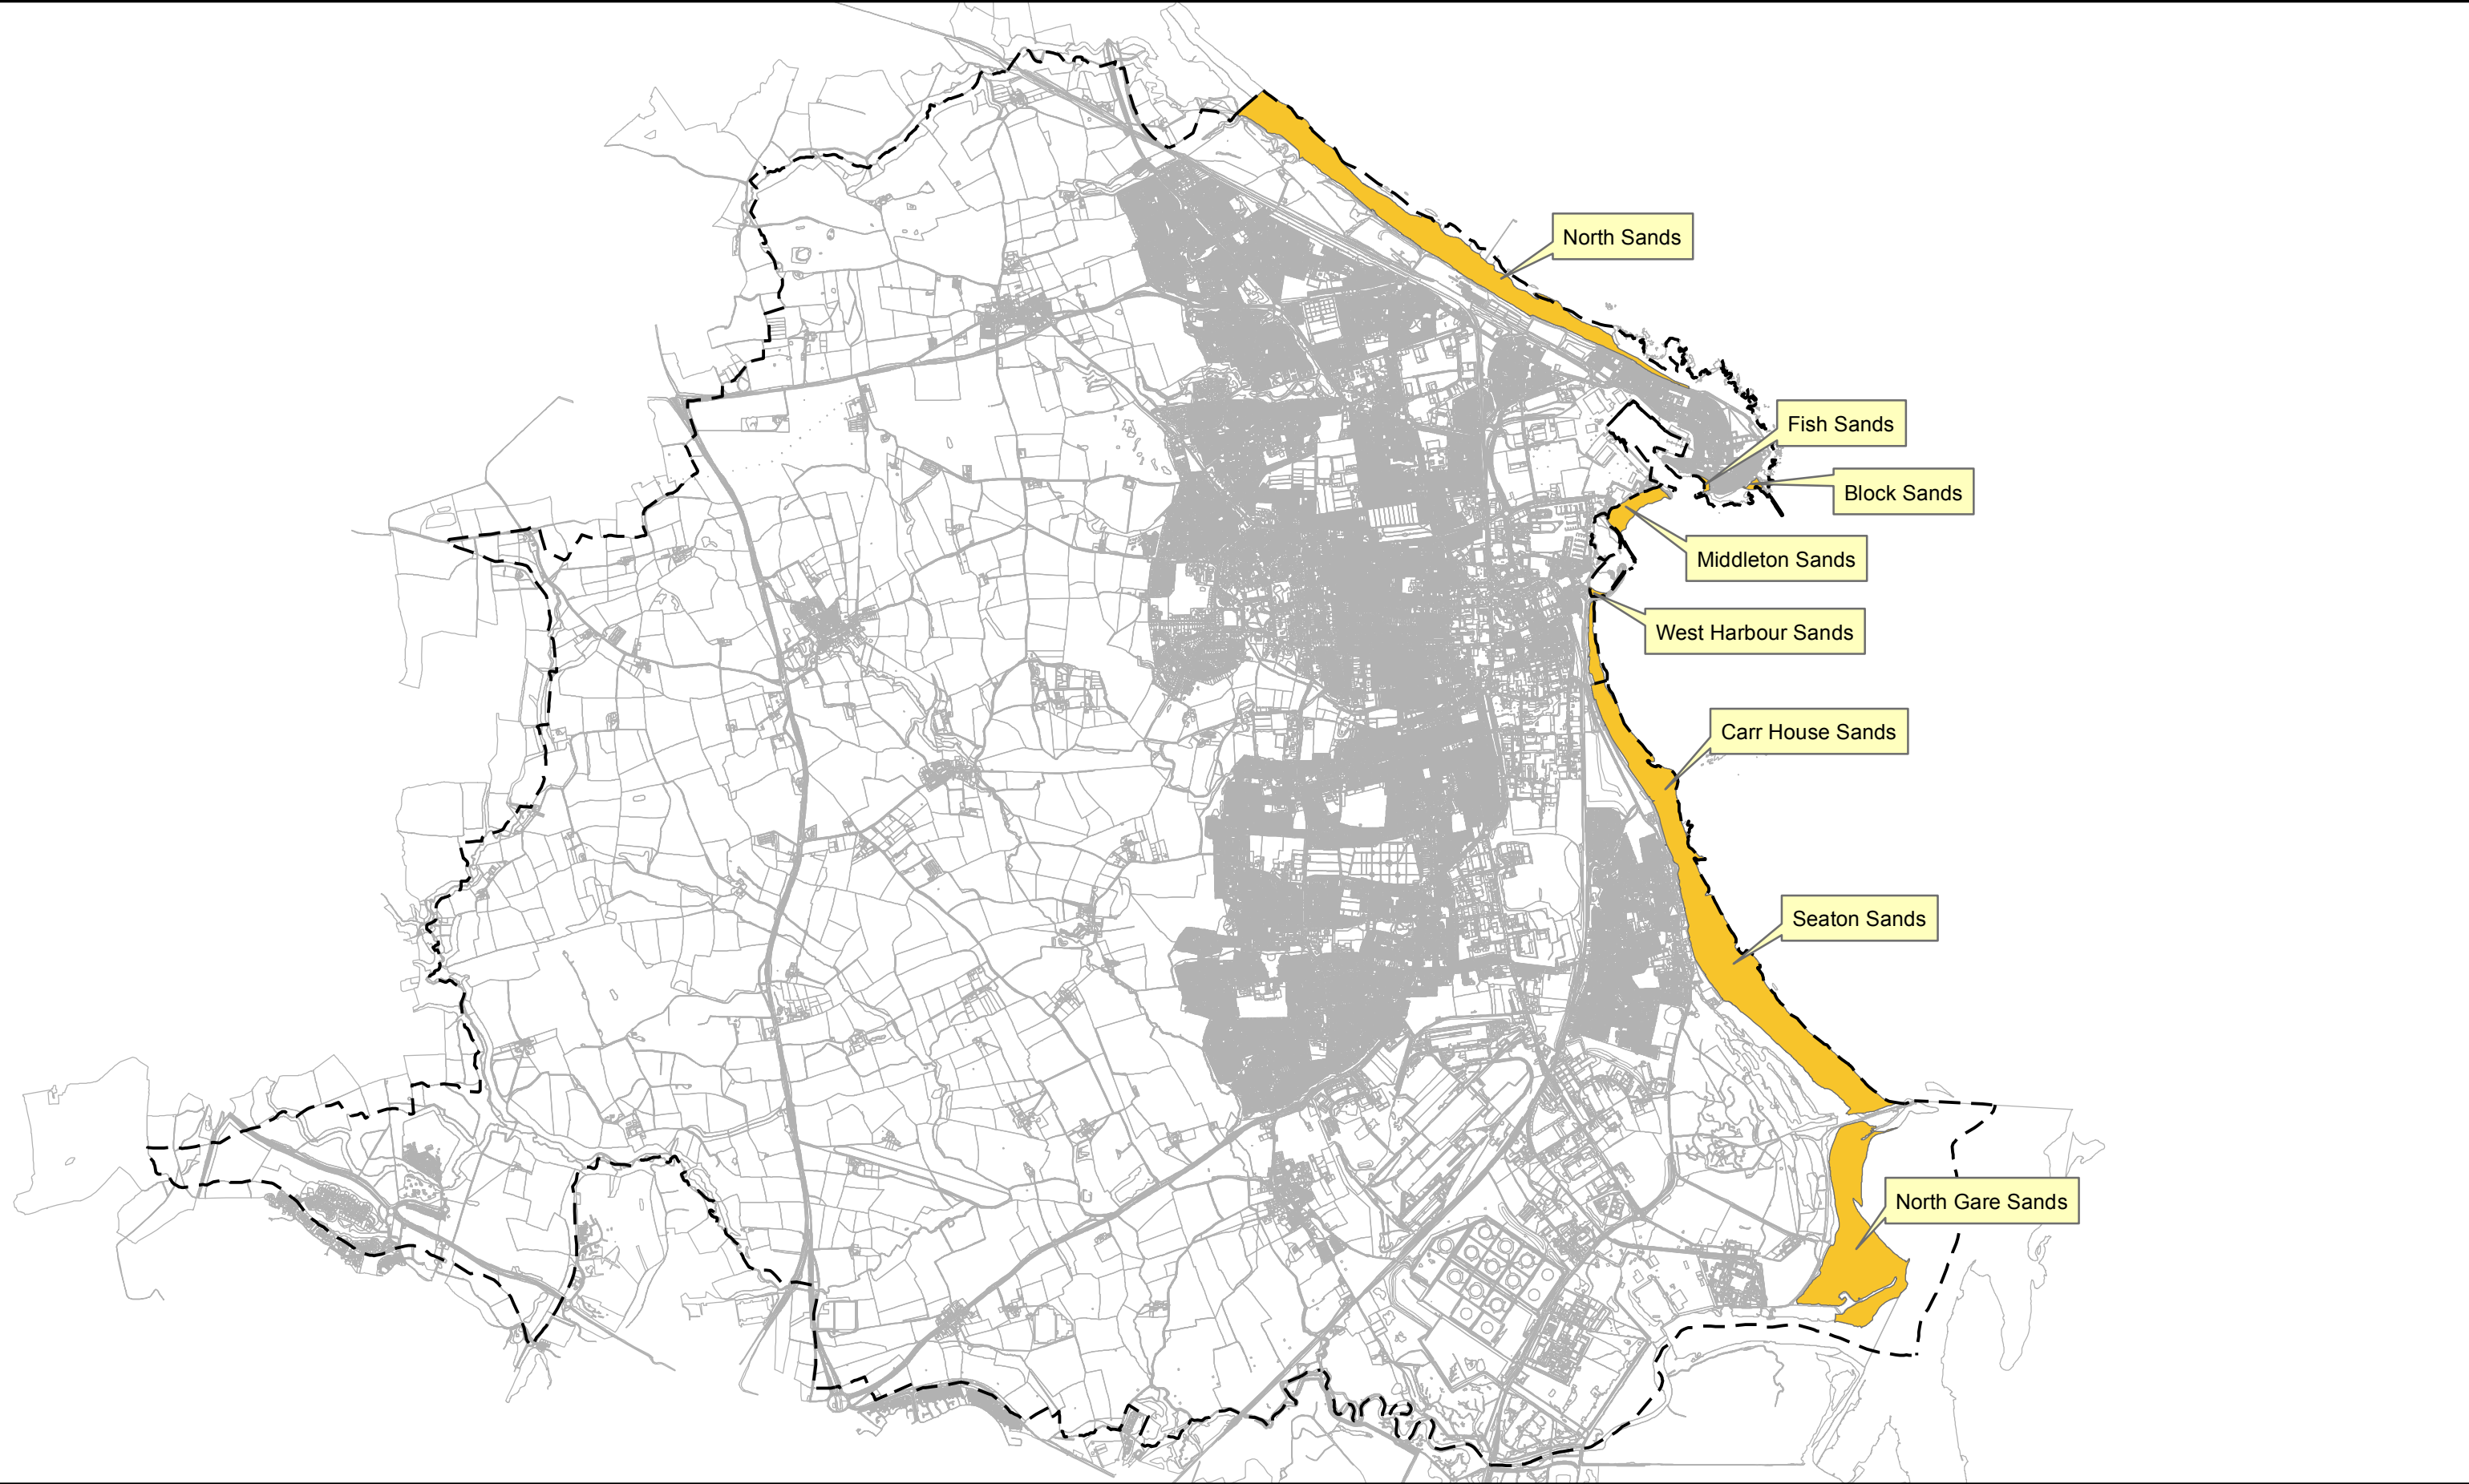

# Beaches of Hartlepool Borough

This map is based upon Ordnance Survey material with the permission of Ordnance Survey on behalf of the Controller of Her Majesty's Stationary Office Crown Copyright. Unauthorised reproduction infringes Crown copyright and may lead to prosecution or civil proceedings. (100023390) (2018)

**Sub Title:** Beaches of Hartlepool  
**Scale:** 1:50,000 @ A3  
**Date:** 20th March 2018  
**Drawn By:** Heritage & Countryside Section

Hartlepool Borough Council  
Regeneration & Neighbourhoods Department  
Heritage and Countryside  
Level 1, Civic Centre  
Victoria Road  
Hartlepool, TS24 8AY Tel: 01429 523524