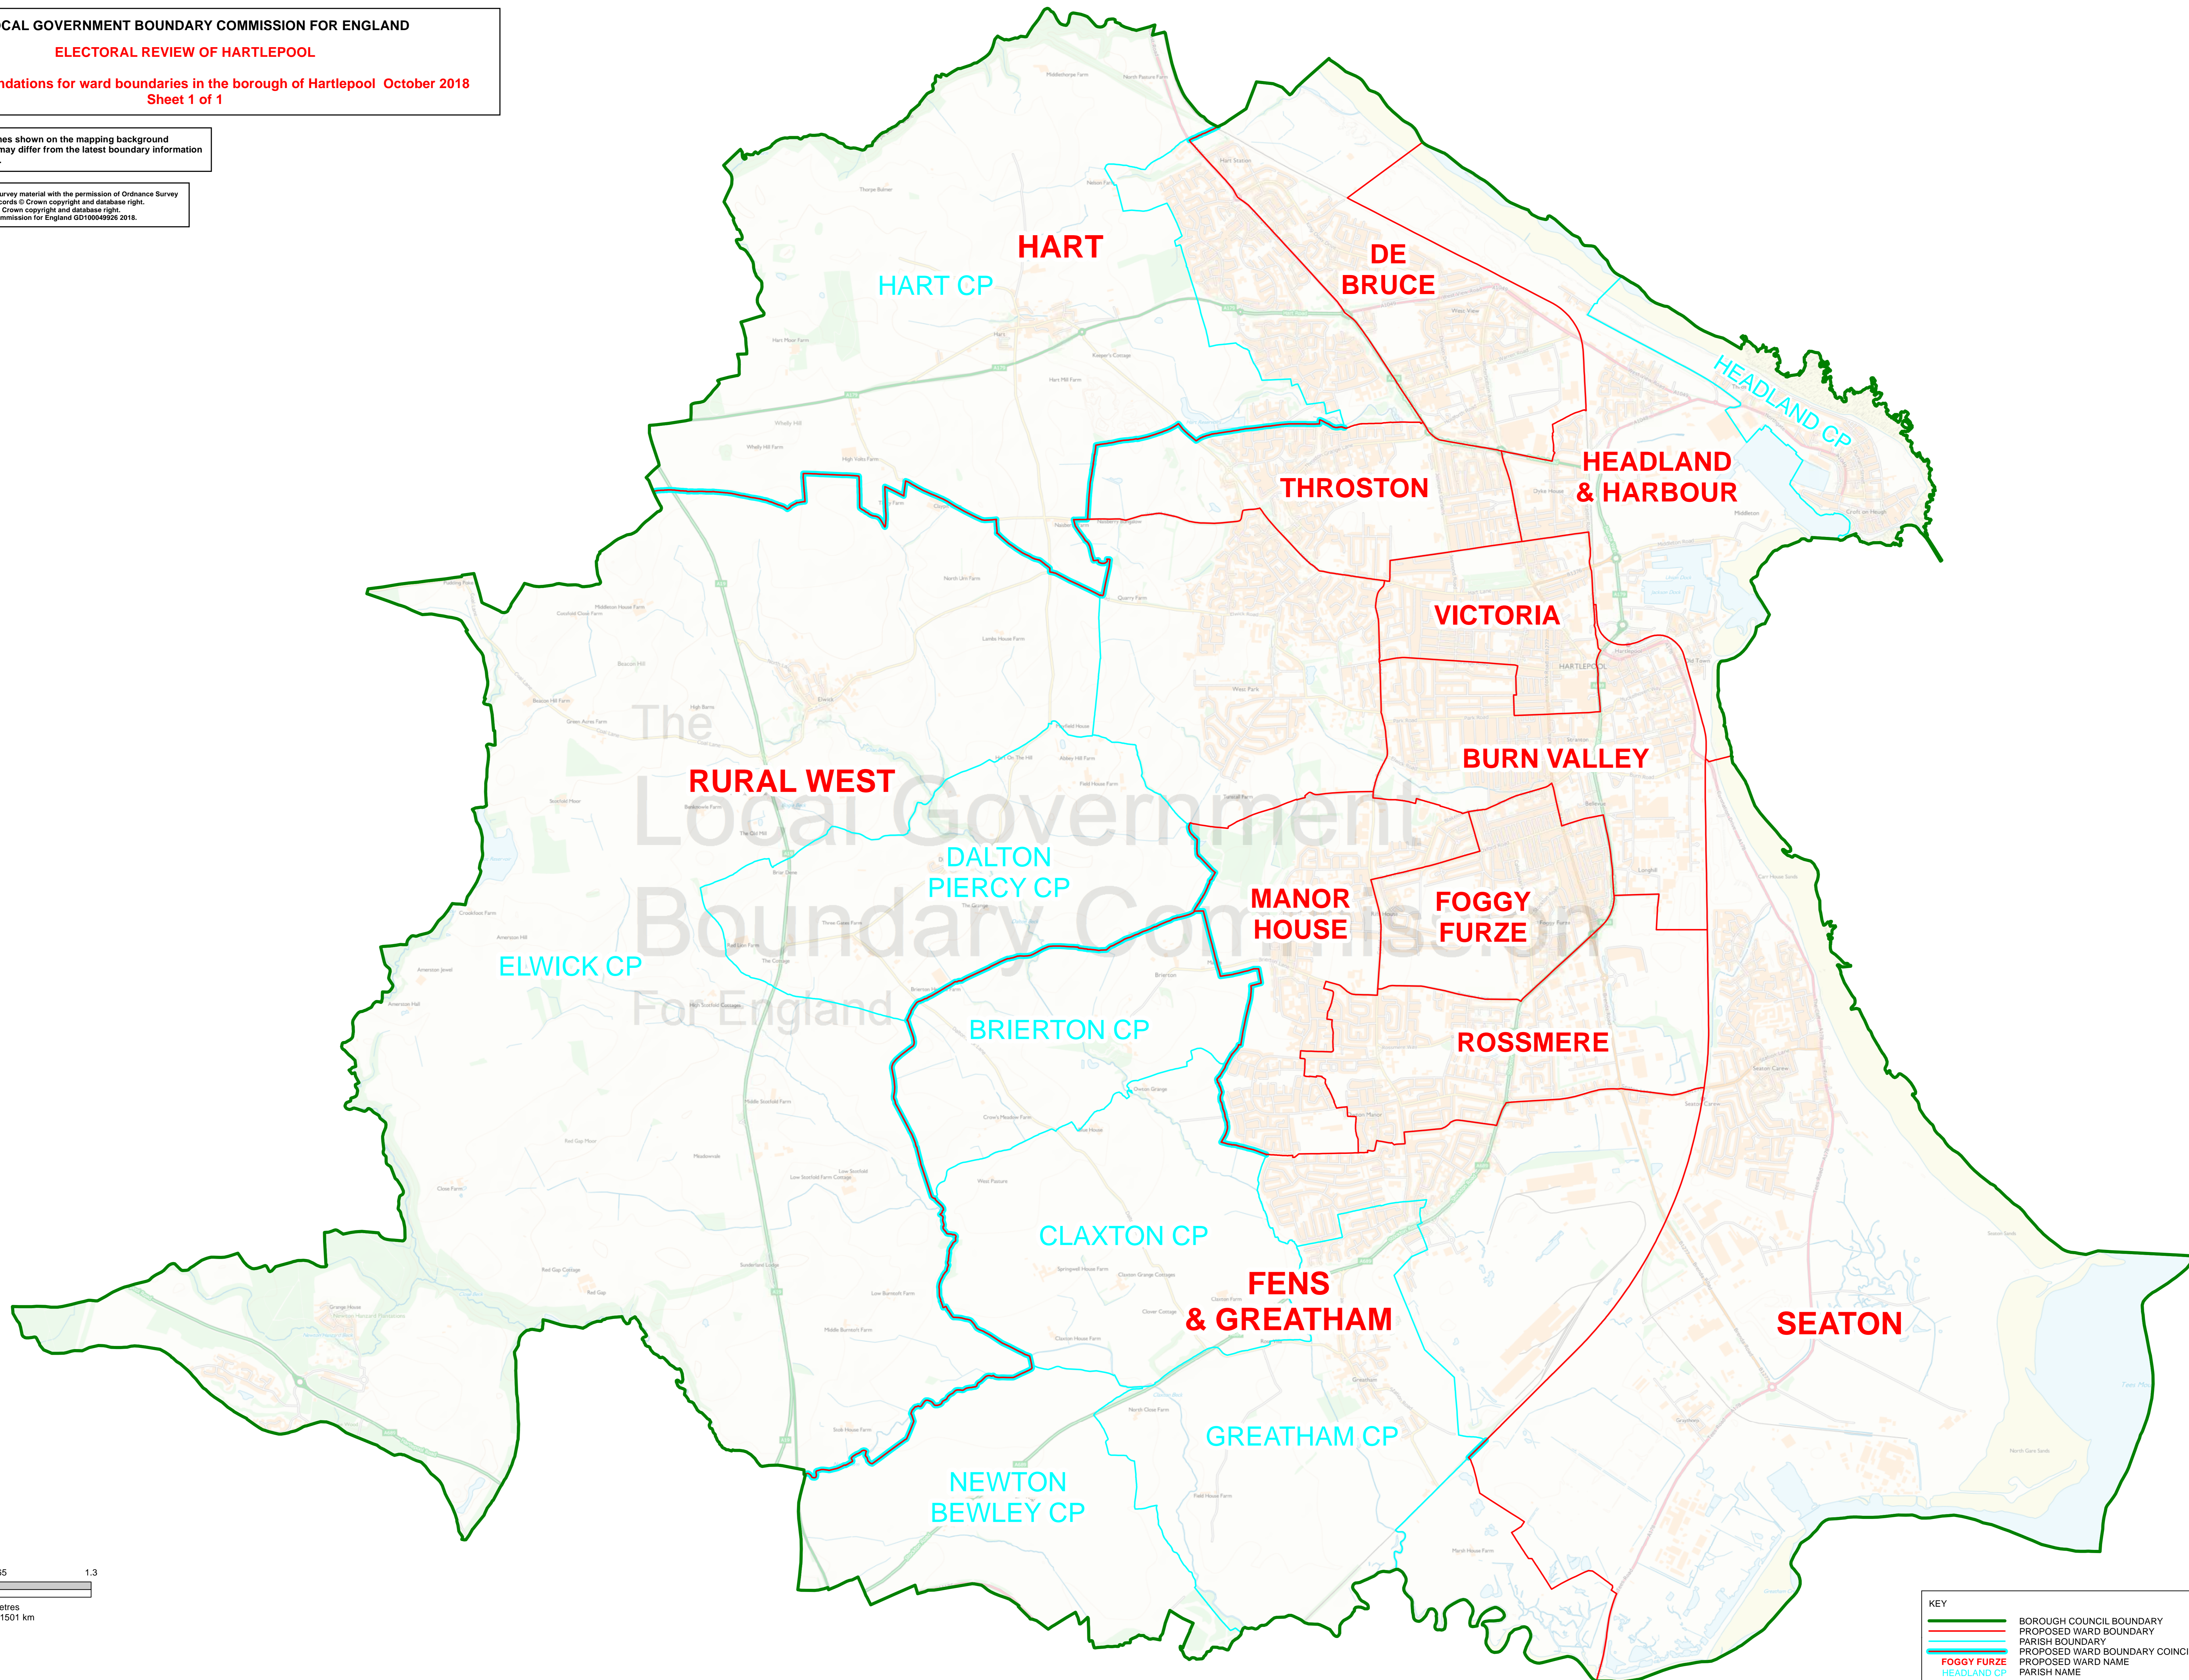

THE LOCAL GOVERNMENT BOUNDARY COMMISSION FOR ENGLAND

ELECTORAL REVIEW OF HARTLEPOOL

Draft recommendations for ward boundaries in the borough of Hartlepool October 2018
Sheet 1 of 1

KEY	
	BOROUGH COUNCIL BOUNDARY
	PROPOSED WARD BOUNDARY
	PARISH BOUNDARY
	PROPOSED WARD BOUNDARY COINCIDENT WITH PARISH BOUNDARY
	PROPOSED WARD NAME
	PARISH NAME