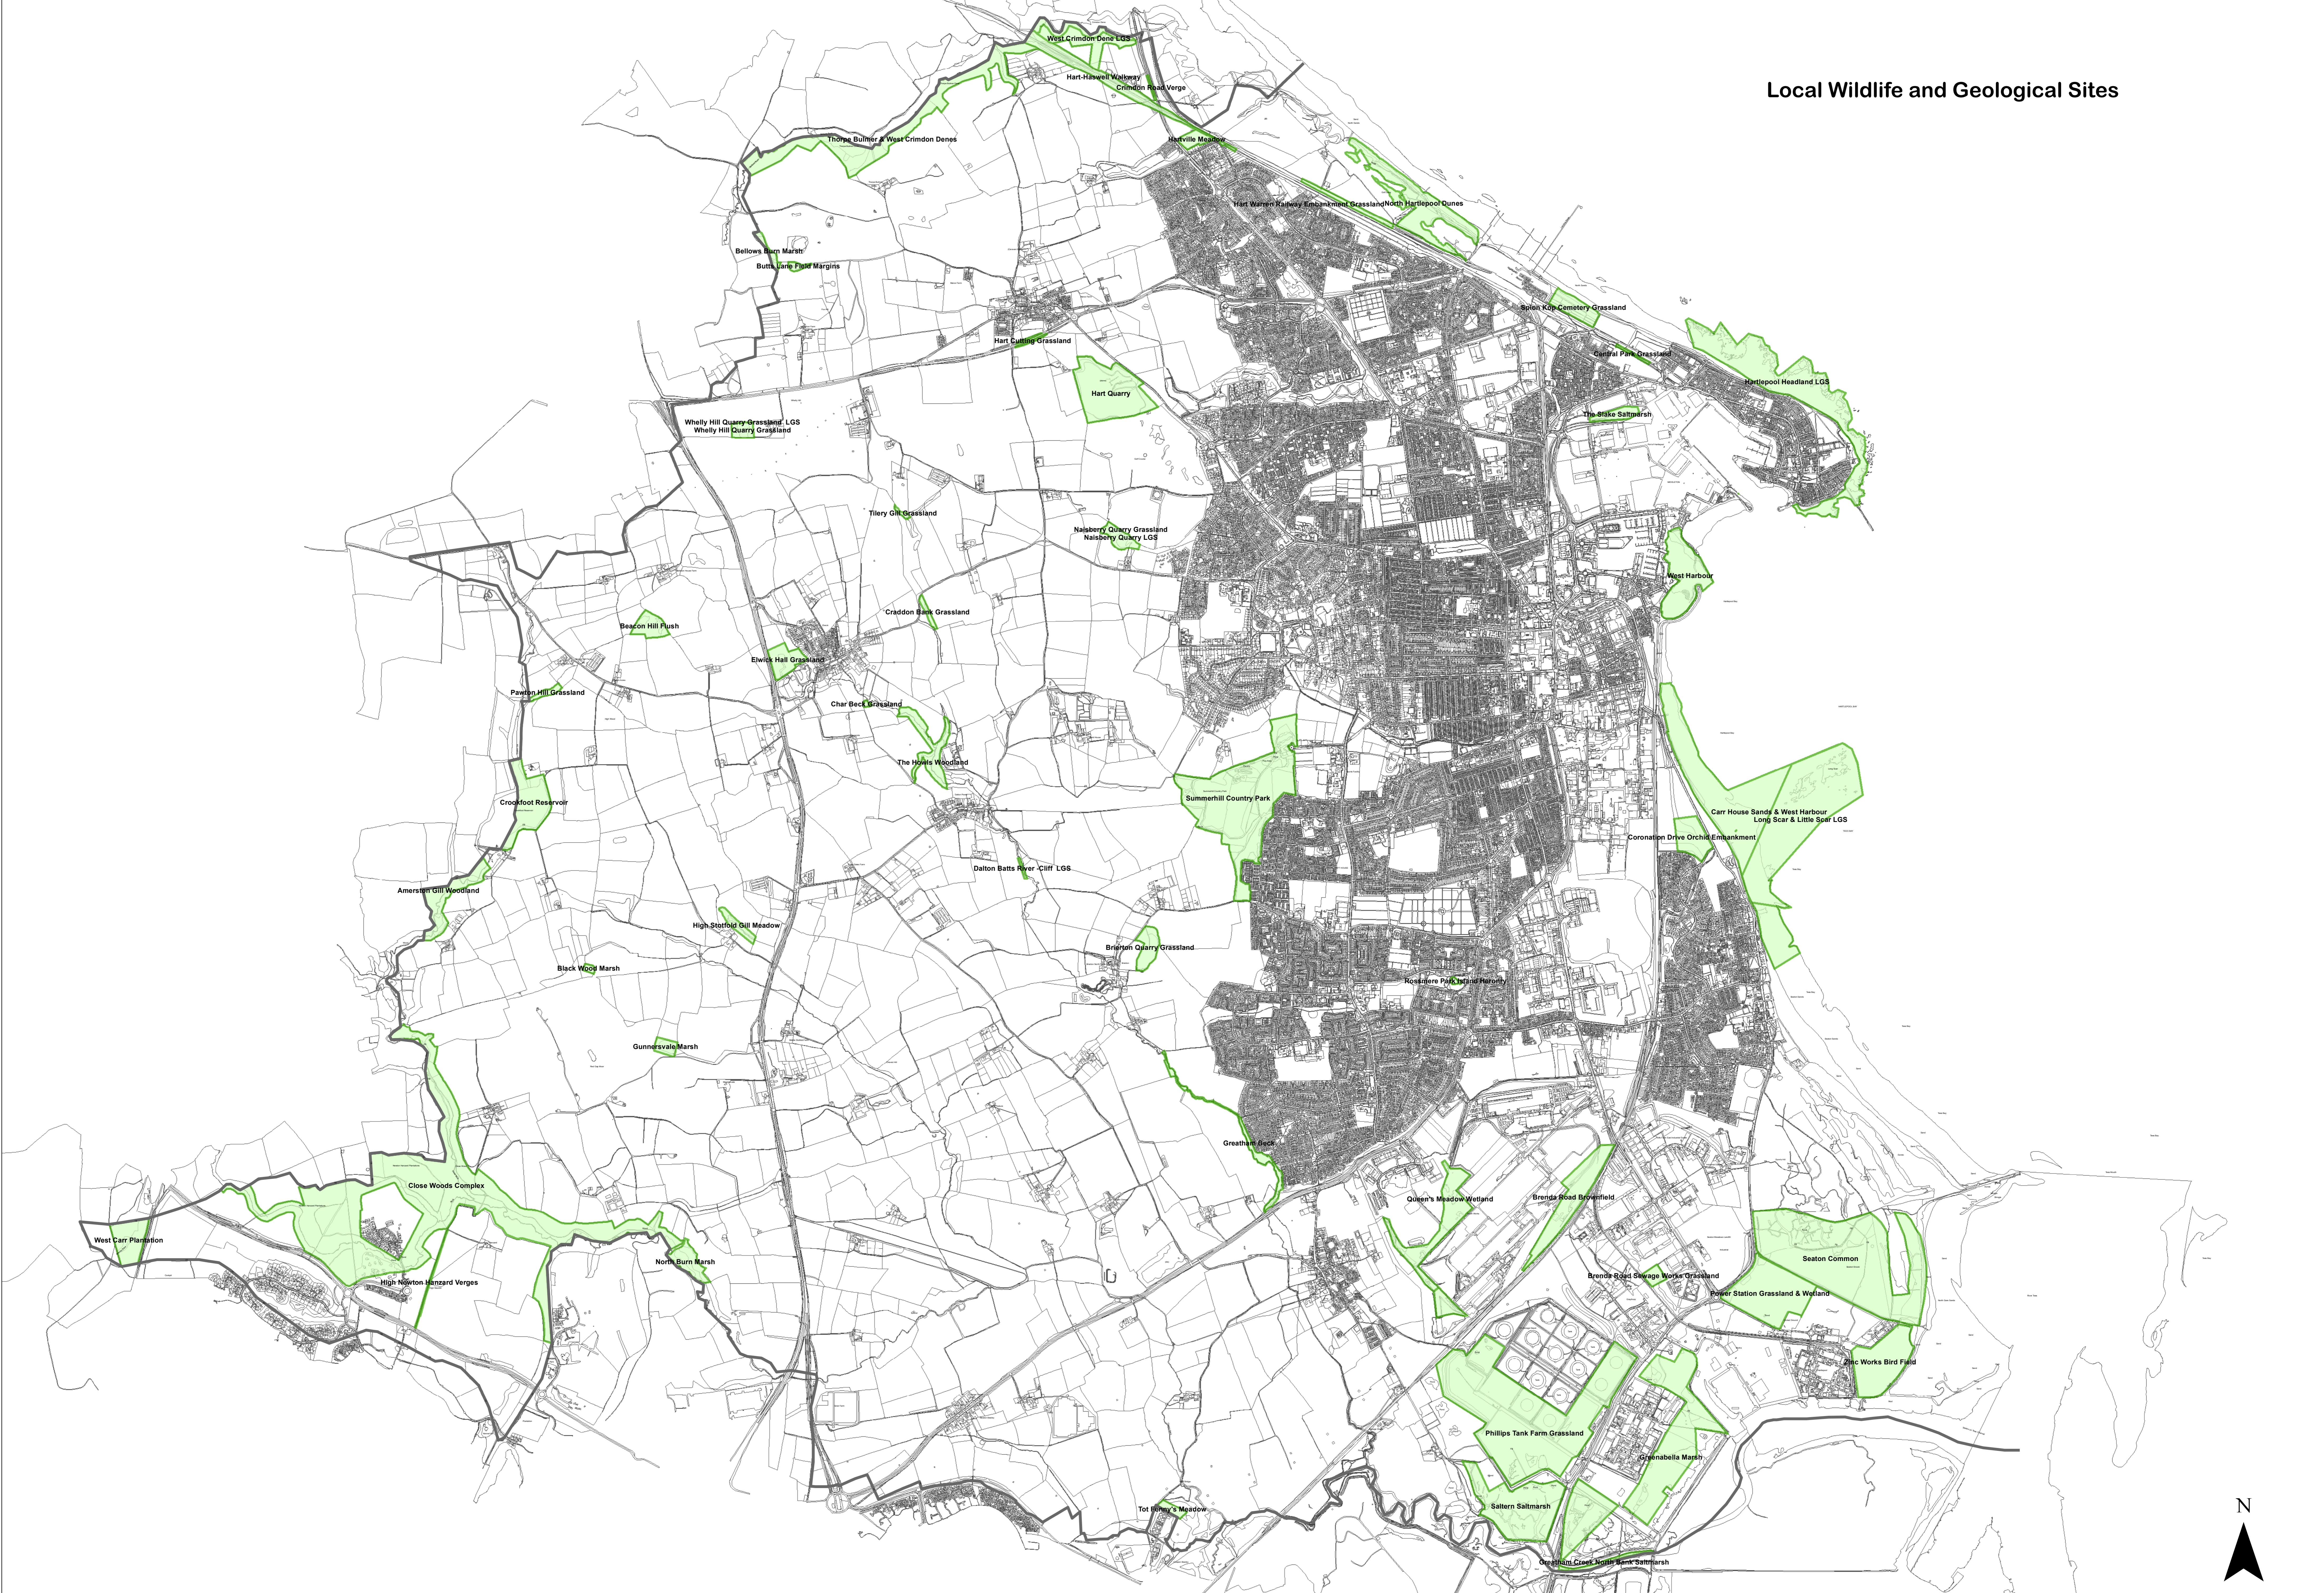

Local Wildlife and Geological Sites

Scale 1:15,000@A0