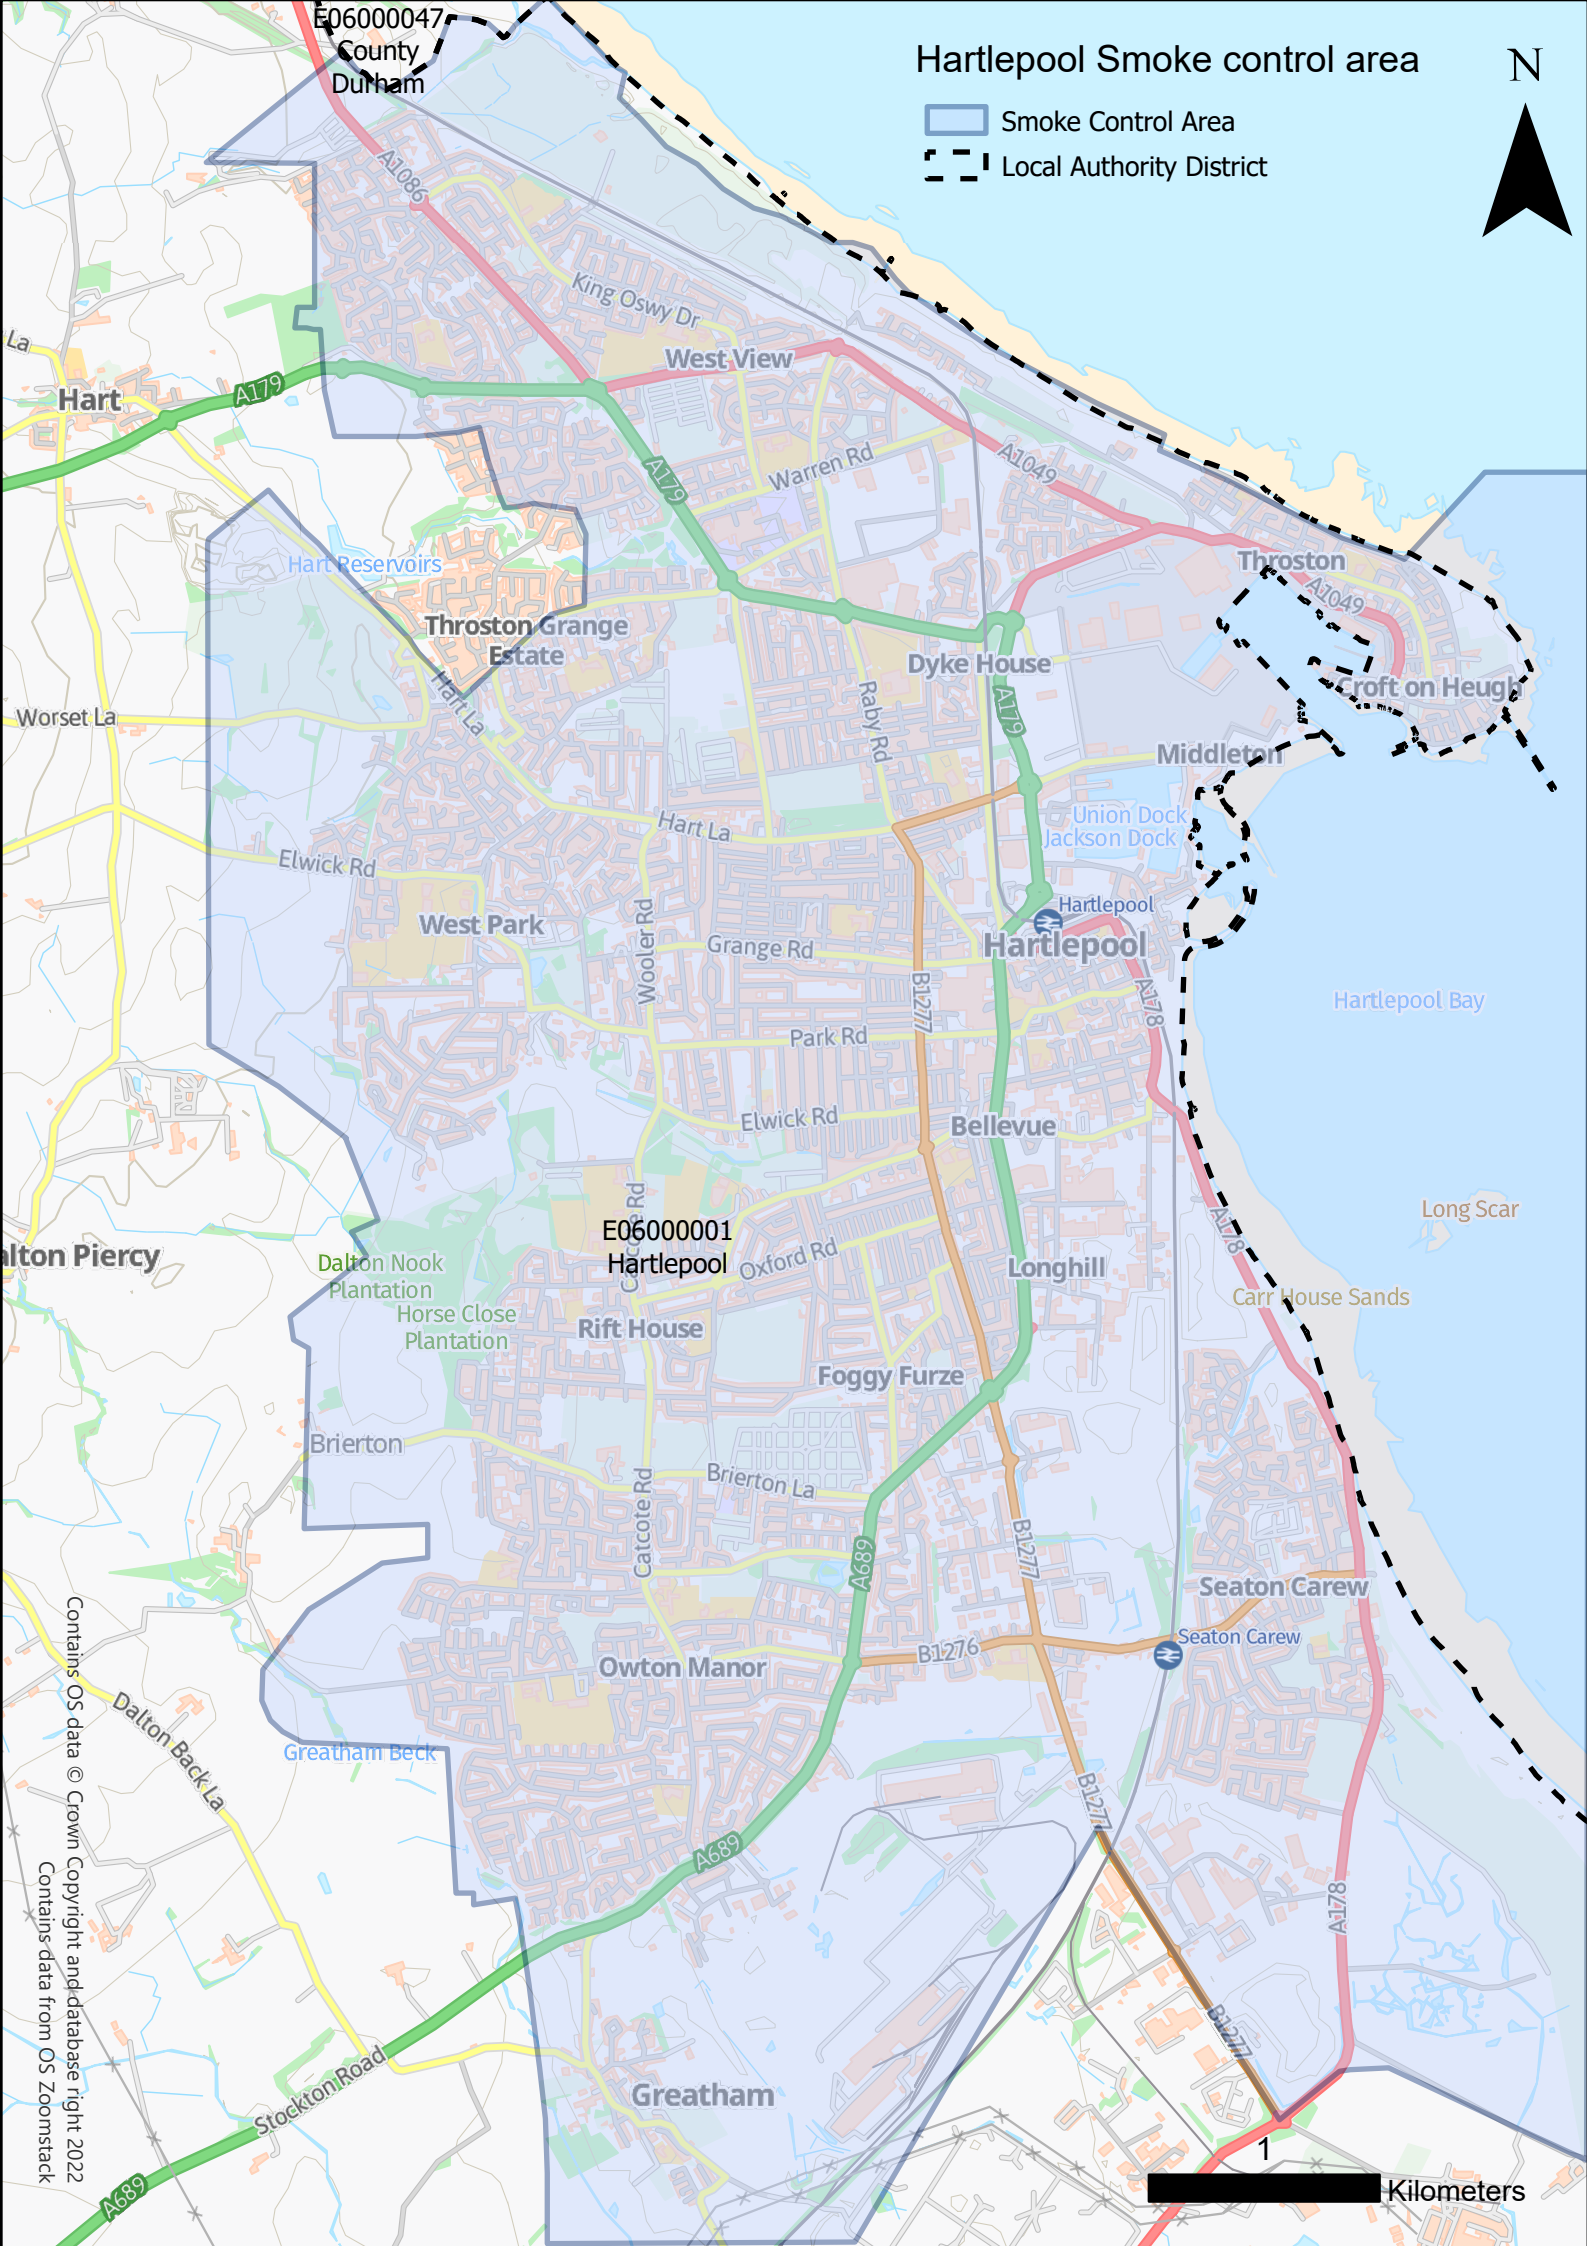

# Hartlepool Smoke control area

N

-  Smoke Control Area
-  Local Authority District

Contains OS data © Crown Copyright and database right 2022  
Contains data from OS Zoomstack

1

Kilometers